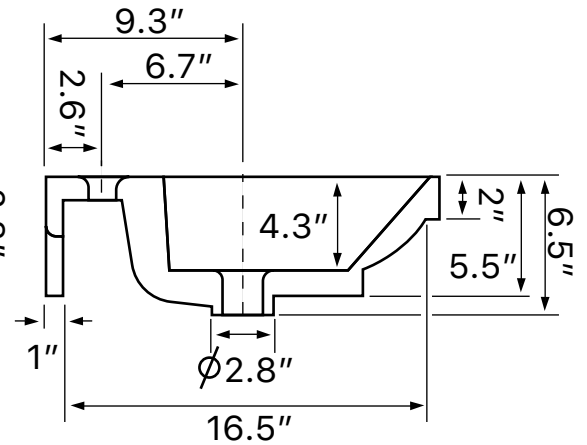

## Configurations

- Single Hole.
- Three Hole (8-inch centers).
- No Hole.

## Technical Information

Bowl type:	Single
Installation:	Wall mounted Drop In
Bowl dimensions:	Length: 26" Width: 13.1" Depth: 4.3"
Drain hole:	1.75"
Faucet hole:	1.38"
Hole configurations:	0, 1, 3
Weight:	50 lbs