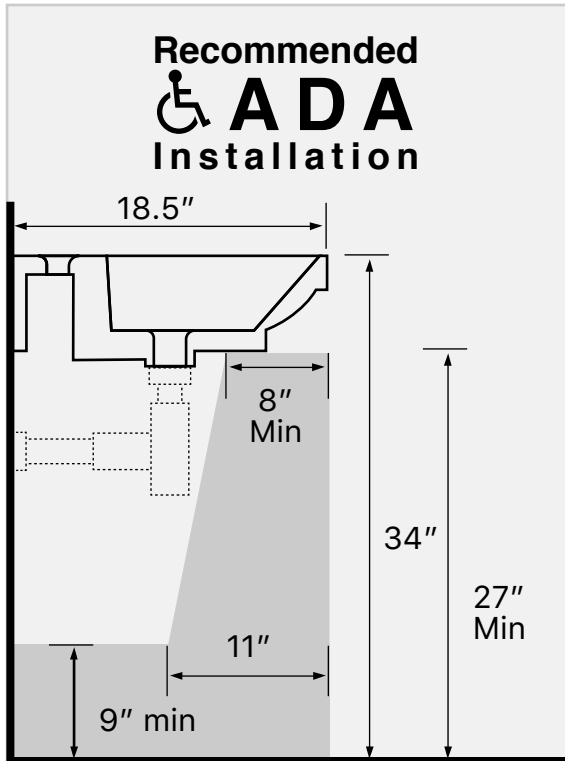

## Installation

- Wall mount installation.
- Drop in installation.

## Configurations

- Single Hole.
- Three Hole (8-inch centers).
- No Hole.

## Technical Information

Bowl type:	Single
Installation:	Wall mounted Drop In
Bowl dimensions:	Length: 26" Width: 13.1" Depth: 4.3"
Drain hole:	1.75"
Faucet hole:	1.38"
Hole configurations:	0, 1, 3
Weight:	50 lbs