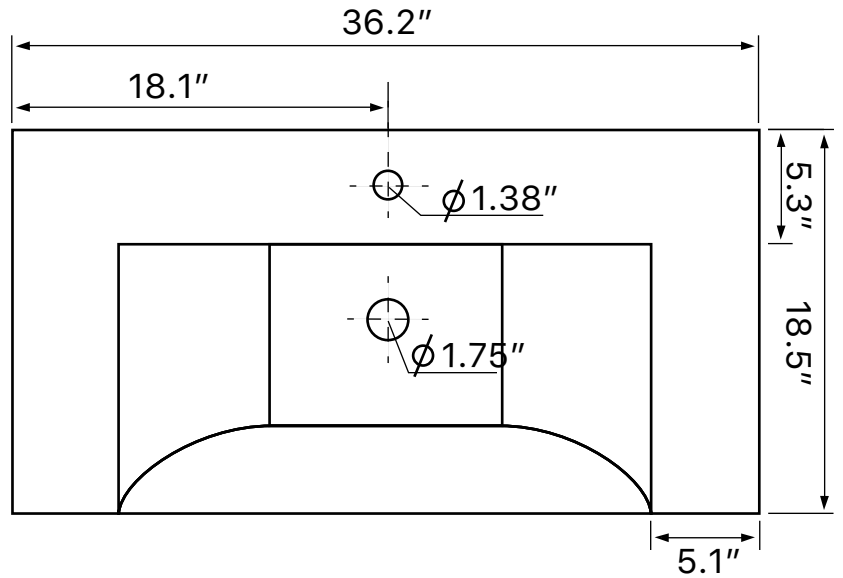

## Configurations

- Single Hole.
- Three Hole (8-inch centers).
- No Hole.

## Technical Information

Bowl type:	Single
Installation:	Wall mounted Drop In
Bowl dimensions:	Length: 26" Width: 13.1" Depth: 4.3"
Drain hole:	1.75"
Faucet hole:	1.38"
Hole configurations:	0, 1, 3
Weight:	50 lbs