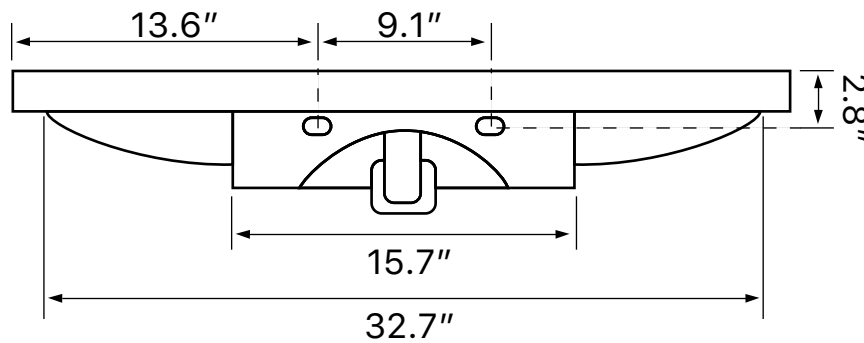

## Configurations

- Single Hole.
- Three Hole (8-inch centers).
- No Hole.

## Technical Information

Bowl type:	Single
Installation:	Wall mounted Drop In
Bowl dimensions:	Length: 26" Width: 13.1" Depth: 4.3"
Drain hole:	1.75"
Faucet hole:	1.38"
Hole configurations:	0, 1, 3
Weight:	50 lbs