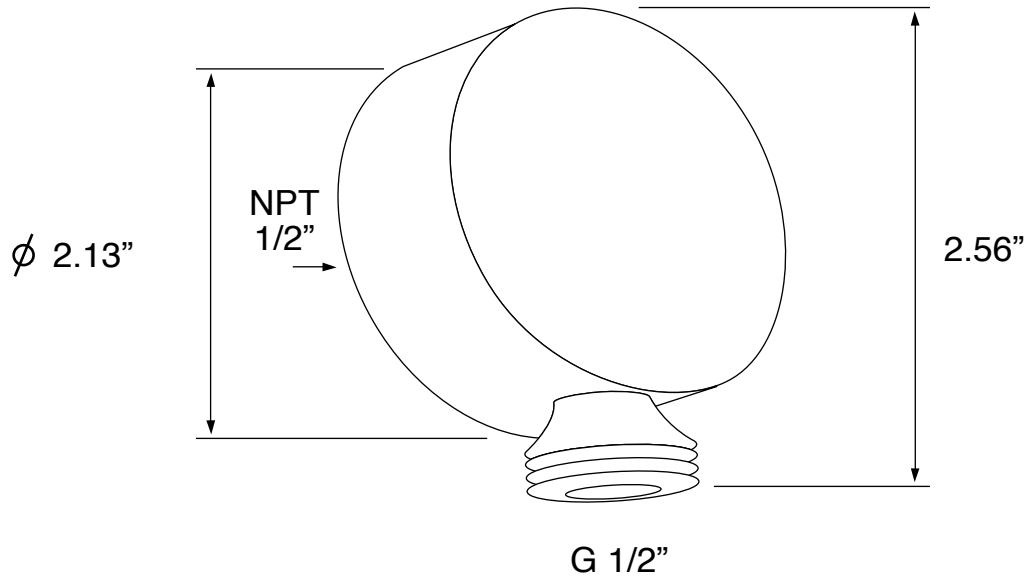

Features

- Solid brass rough-in valve included.
- 6" rain shower head.
- 2-way concealed diverter (2 water outlets).
- Pressure balance cartridge.
- Ceramic disc technology.
- 4-function hand shower.
- Hand shower mounting bracket included.
- 1/2" NPT inlets and outlets (compatible with US plumbing connections)

Shower Valve (Trim + Rough-in Valve)

Remer K09-CR

Hand Shower

Remer 318DK

Shower Hose

Remer 333CNX150-CR

Length 59.1"

Water Connection

Remer 309LUS-CR

Shower Bracket

Remer 339SO-CR

Technical Information

Shower head size:	6.30"
Shower head type:	Rain
Pivoting shower head:	Yes
Shower arm length:	5.12"
Rough-in included:	Yes
Material:	Brass ABS
Cartridge type:	Pressure balance Ceramic disc technology
Hand shower functions:	Wide Massage Vigorous Aerated spray