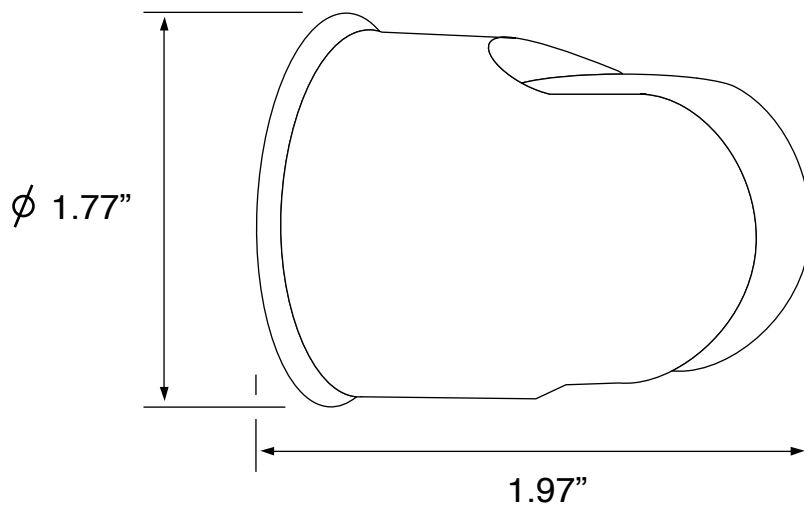

Shower Valve (Trim + Rough-in Valve)

Remer K09-CR

Hand Shower

Remer 318DK

Shower Hose

Remer 333CNX150-CR

Length 59.1"

Water Connection

Remer 309LUS-CR

Shower Bracket

Remer 339SO-CR

Technical Information

Shower head size:	6.30"
Shower head type:	Rain
Pivoting shower head:	Yes
Shower arm length:	5.12"
Rough-in included:	Yes
Material:	Brass ABS
Cartridge type:	Pressure balance Ceramic disc technology
Hand shower functions:	Wide Massage Vigorous Aerated spray