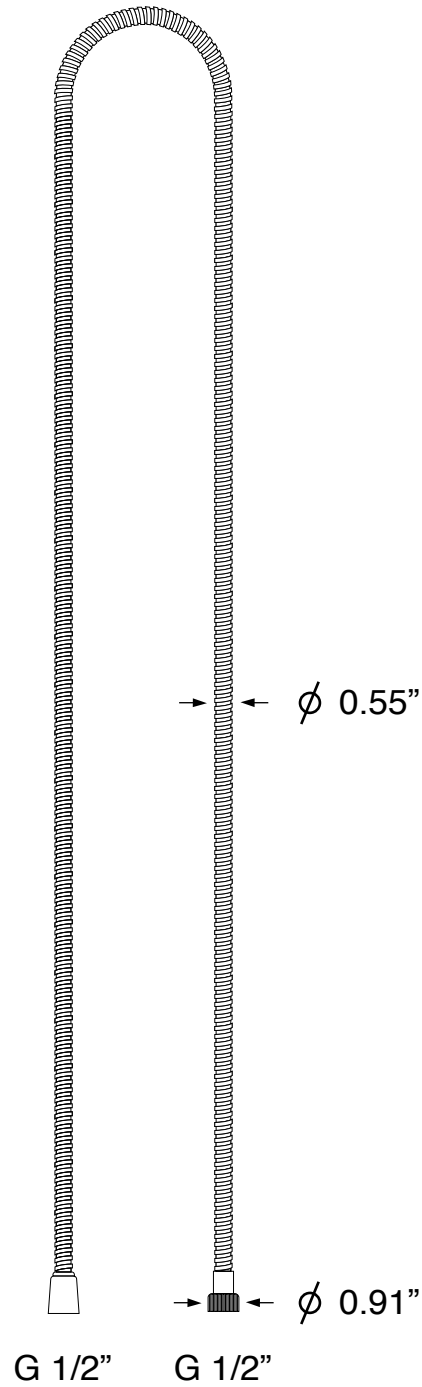

Features

- Solid brass rough-in valve included.
- 6" rain shower head.
- 2-way concealed diverter (2 water outlets).
- Pressure balance cartridge.
- Ceramic disc technology.
- 4-function hand shower.
- Hand shower mounting bracket included.
- 1/2" NPT inlets and outlets (compatible with US plumbing connections)

Installation

- Wall mounted installation.

Included Pieces

- Shower arm with flange. (Remer 342US-CR)
- 6" shower head. (Remer 354PL)
- 2-way shower diverter with rough-in valve. (Remer K09US-CR)
- 4-function hand shower. (Remer 318DK)
- Flexible shower hose. (Remer 333CNX150-CR)
- Water connection. (Remer 309LUS-CR)
- Shower mounting bracket. (Remer 339SO-CR)

Shower Valve (Trim + Rough-in Valve)

Remer K09-CR

Hand Shower

Remer 318DK

Shower Hose

Remer 333CNX150-CR

Length 59.1"

Water Connection

Remer 309LUS-CR

Shower Bracket

Remer 339SO-CR

Technical Information

Shower head size:	6.30"
Shower head type:	Rain
Pivoting shower head:	Yes
Shower arm length:	5.12"
Rough-in included:	Yes
Material:	Brass ABS
Cartridge type:	Pressure balance Ceramic disc technology
Hand shower functions:	Wide Massage Vigorous Aerated spray