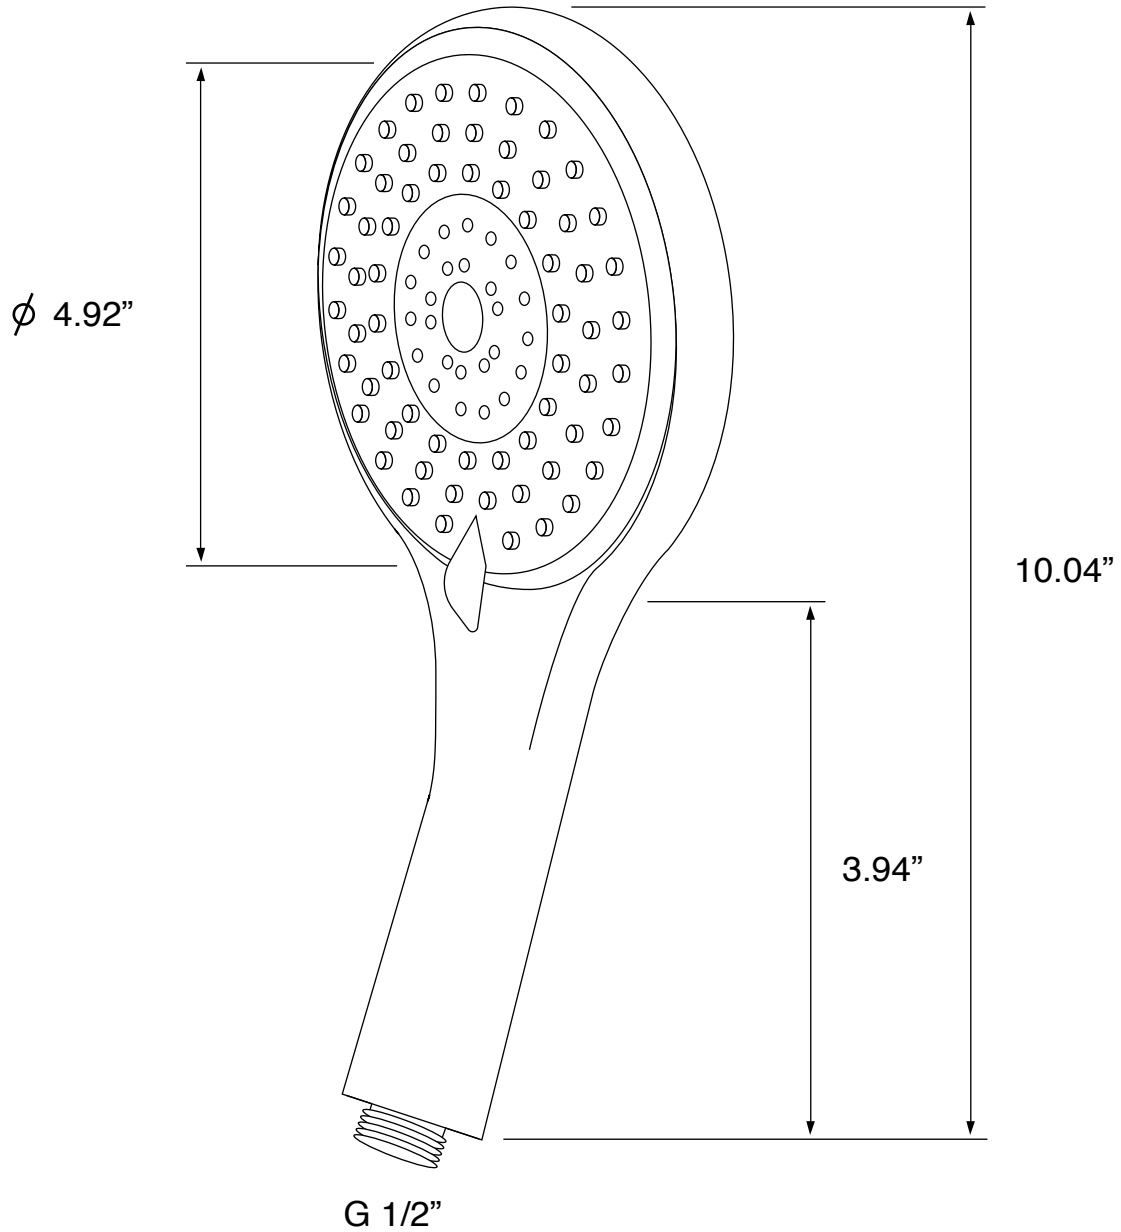

Features

- Solid brass rough-in valve included.
- 6" rain shower head.
- 2-way concealed diverter (2 water outlets).
- Pressure balance cartridge.
- Ceramic disc technology.
- 4-function hand shower.
- Hand shower mounting bracket included.
- 1/2" NPT inlets and outlets (compatible with US plumbing connections)

Installation

- Wall mounted installation.

Included Pieces

- Shower arm with flange. (Remer 342US-CR)
- 6" shower head. (Remer 354PL)
- 2-way shower diverter with rough-in valve. (Remer K09US-CR)
- 4-function hand shower. (Remer 318DK)
- Flexible shower hose. (Remer 333CNX150-CR)
- Water connection. (Remer 309LUS-CR)
- Shower mounting bracket. (Remer 339SO-CR)

Shower Valve (Trim + Rough-in Valve)

Remer K09-CR

Hand Shower

Remer 318DK

Shower Hose

Remer 333CNX150-CR

Length 59.1"

Water Connection

Remer 309LUS-CR

Shower Bracket

Remer 339SO-CR

Technical Information

Shower head size:	6.30"
Shower head type:	Rain
Pivoting shower head:	Yes
Shower arm length:	5.12"
Rough-in included:	Yes
Material:	Brass ABS
Cartridge type:	Pressure balance Ceramic disc technology
Hand shower functions:	Wide Massage Vigorous Aerated spray