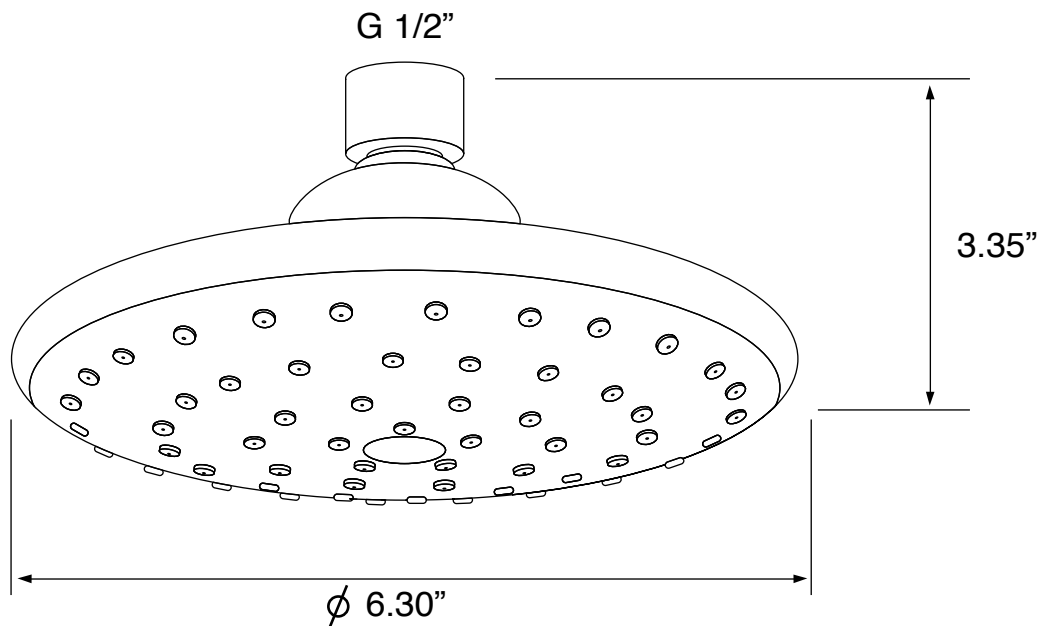

Features

- Solid brass rough-in valve included.
- 6" rain shower head.
- 2-way concealed diverter (2 water outlets).
- Pressure balance cartridge.
- Ceramic disc technology.
- 4-function hand shower.
- Hand shower mounting bracket included.
- 1/2" NPT inlets and outlets (compatible with US plumbing connections)

Installation

- Wall mounted installation.

Included Pieces

- Shower arm with flange. (Remer 342US-CR)
- 6" shower head. (Remer 354PL)
- 2-way shower diverter with rough-in valve. (Remer K09US-CR)
- 4-function hand shower. (Remer 318DK)
- Flexible shower hose. (Remer 333CNX150-CR)
- Water connection. (Remer 309LUS-CR)
- Shower mounting bracket. (Remer 339SO-CR)

Shower Valve (Trim + Rough-in Valve)

Remer K09-CR

Hand Shower

Remer 318DK

Shower Hose

Remer 333CNX150-CR

Length 59.1"

Water Connection

Remer 309LUS-CR

Shower Bracket

Remer 339SO-CR

Technical Information

Shower head size:	6.30"
Shower head type:	Rain
Pivoting shower head:	Yes
Shower arm length:	5.12"
Rough-in included:	Yes
Material:	Brass ABS
Cartridge type:	Pressure balance Ceramic disc technology
Hand shower functions:	Wide Massage Vigorous Aerated spray