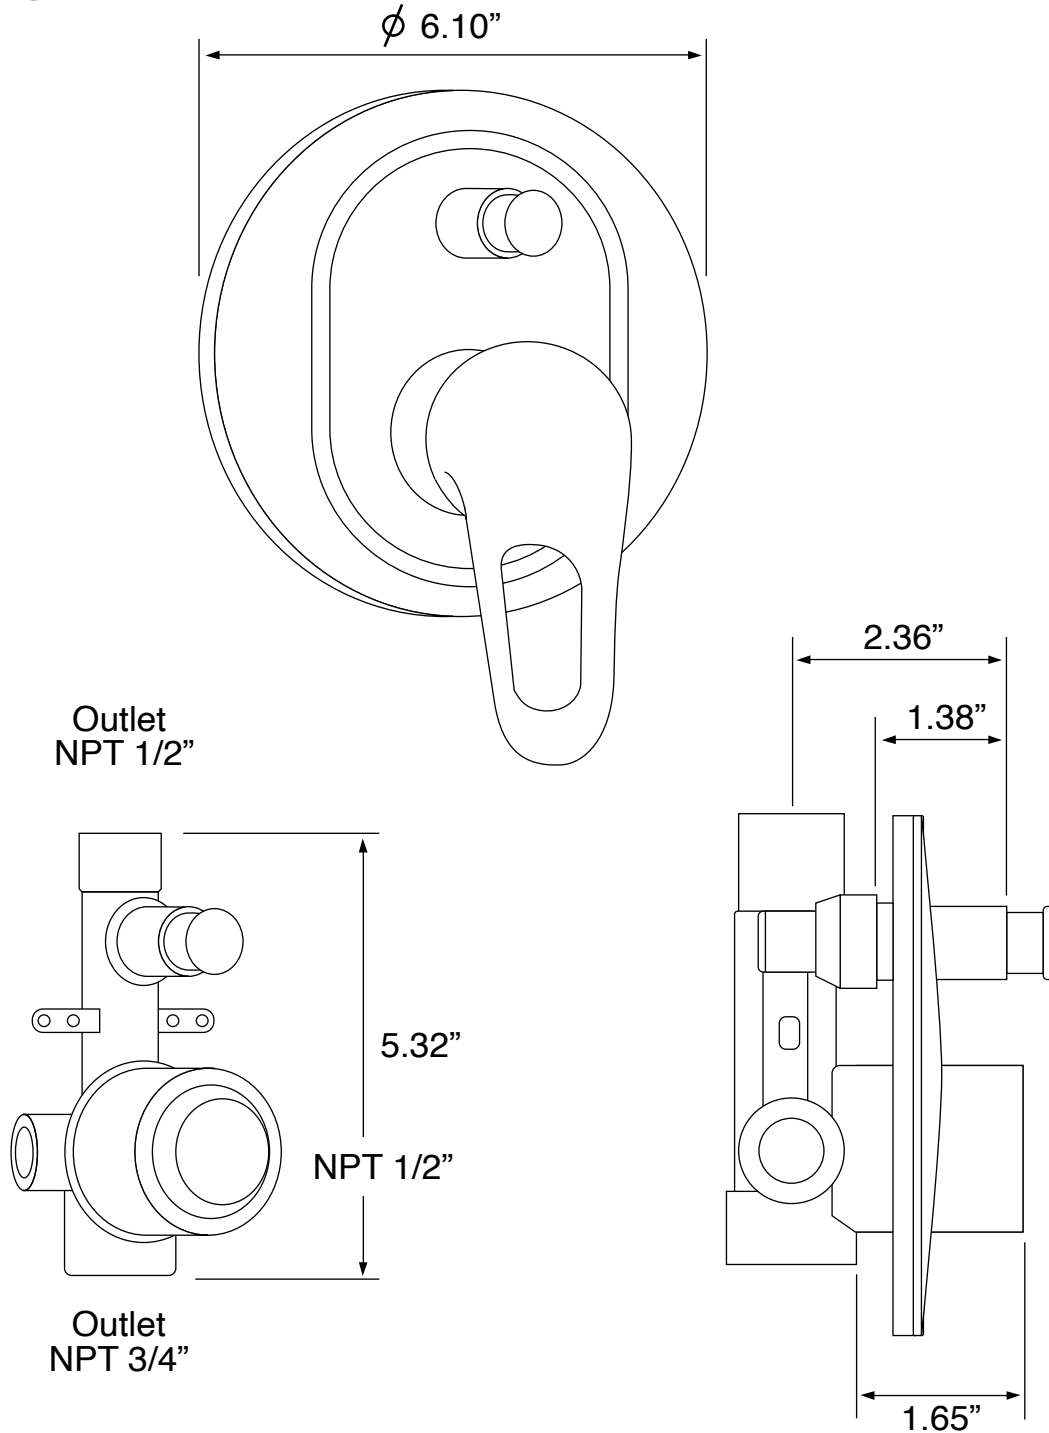

Features

- Solid brass rough-in valve included.
- 6" rain shower head.
- 2-way concealed diverter (2 water outlets).
- Pressure balance cartridge.
- Ceramic disc technology.
- 4-function hand shower.
- Hand shower mounting bracket included.
- 1/2" NPT inlets and outlets (compatible with US plumbing connections)

Installation

- Wall mounted installation.

Included Pieces

- Shower arm with flange. (Remer 342US-CR)
- 6" shower head. (Remer 354PL)
- 2-way shower diverter with rough-in valve. (Remer K09US-CR)
- 4-function hand shower. (Remer 318DK)
- Flexible shower hose. (Remer 333CNX150-CR)
- Water connection. (Remer 309LUS-CR)
- Shower mounting bracket. (Remer 339SO-CR)

Shower Valve (Trim + Rough-in Valve)

Remer K09-CR

Hand Shower

Remer 318DK

Shower Hose

Remer 333CNX150-CR

Length 59.1"

Water Connection

Remer 309LUS-CR

Shower Bracket

Remer 339SO-CR

Technical Information

Shower head size:	6.30"
Shower head type:	Rain
Pivoting shower head:	Yes
Shower arm length:	5.12"
Rough-in included:	Yes
Material:	Brass ABS
Cartridge type:	Pressure balance Ceramic disc technology
Hand shower functions:	Wide Massage Vigorous Aerated spray