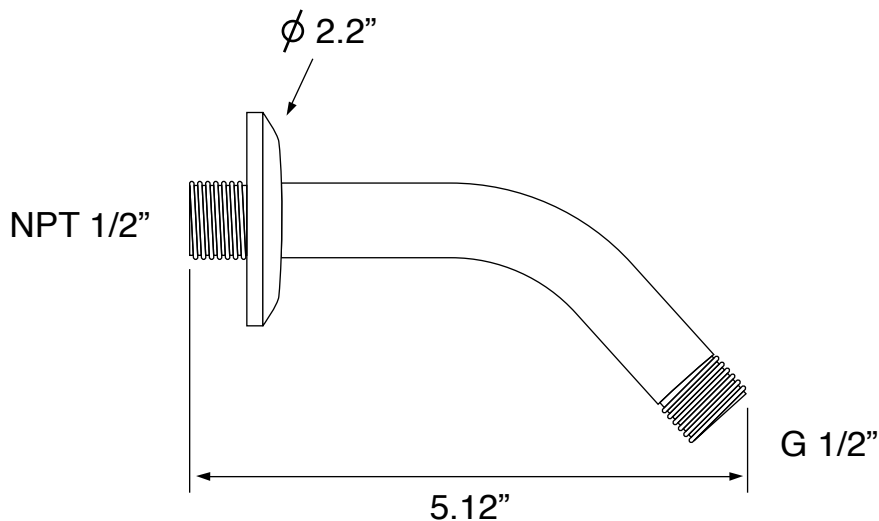

Shower Arm

Remer 342US-CR