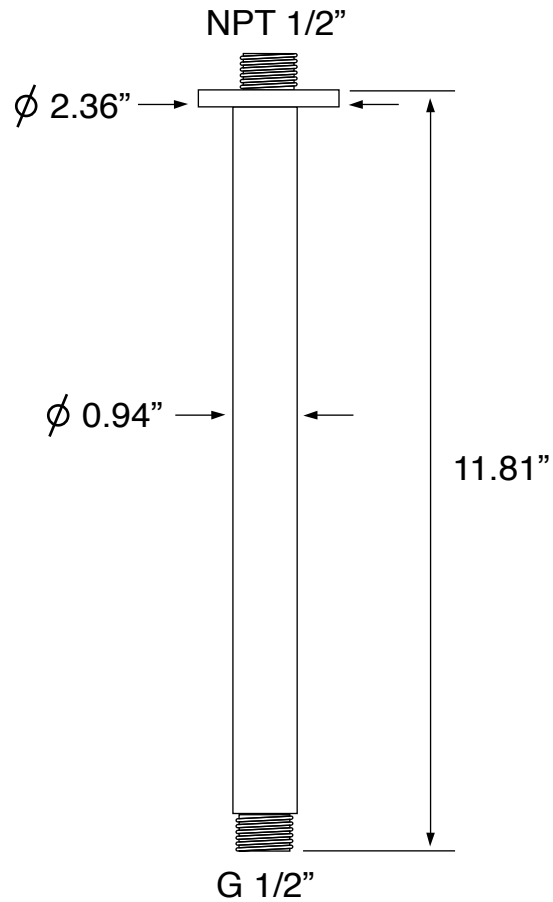

Shower Arm

Remer 347N30US-CR

Shower Head

Remer 356MD25