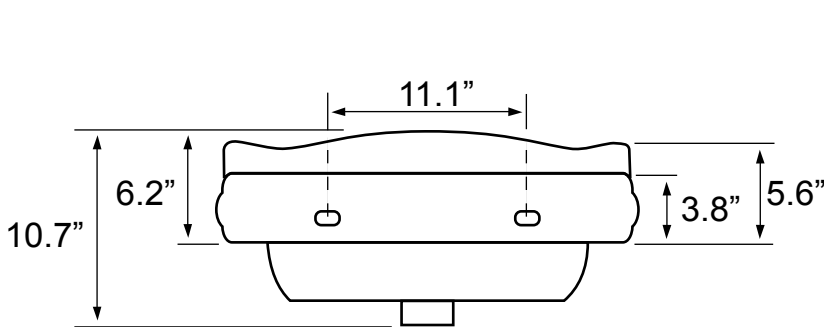

Features

- With overflow.
- Traditional design.

Material

- White ceramic bathroom sink.

Installation

- Wall mount installation.

Configurations

- Single Hole.
- Three Hole (8-inch centers).

Technical Information

Bowl type:	Single
Installation:	Wall mounted
Bowl dimensions:	Depth: 6"
	Length: 18.4"
	Width: 14"
Drain hole:	1.75"
Faucet hole:	1.38"
Hole configurations:	1, 3
Weight:	30 lbs

Notes