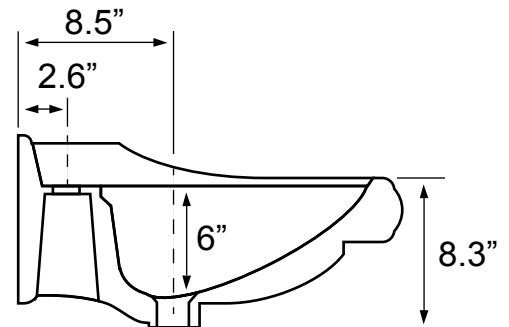

Features

- With overflow.
- Traditional design.

Material

- White ceramic bathroom sink.

Installation

- Wall mount installation.

Configurations

- Single Hole.
- Three Hole (8-inch centers).

Technical Information

Bowl type:	Single
Installation:	Wall mounted
Bowl dimensions:	Depth: 6"
	Length: 18.4"
	Width: 14"
Drain hole:	1.75"
Faucet hole:	1.38"
Hole configurations:	1, 3
Weight:	30 lbs

Notes