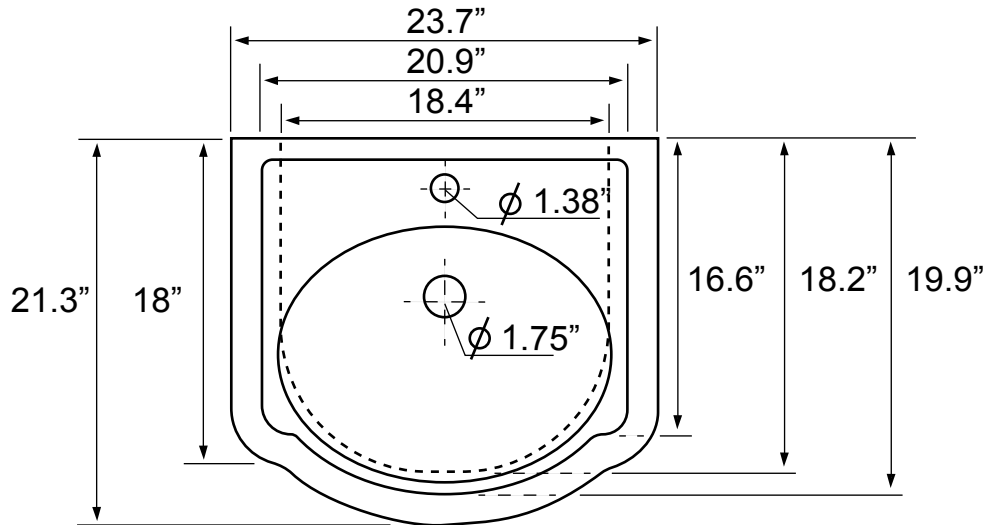

Features

- With overflow.
- Traditional design.

Material

- White ceramic bathroom sink.

Installation

- Wall mount installation.

Configurations

- Single Hole.
- Three Hole (8-inch centers).

Technical Information

Bowl type:	Single
Installation:	Wall mounted
Bowl dimensions:	Depth: 6"
	Length: 18.4"
	Width: 14"
Drain hole:	1.75"
Faucet hole:	1.38"
Hole configurations:	1, 3
Weight:	30 lbs

Notes