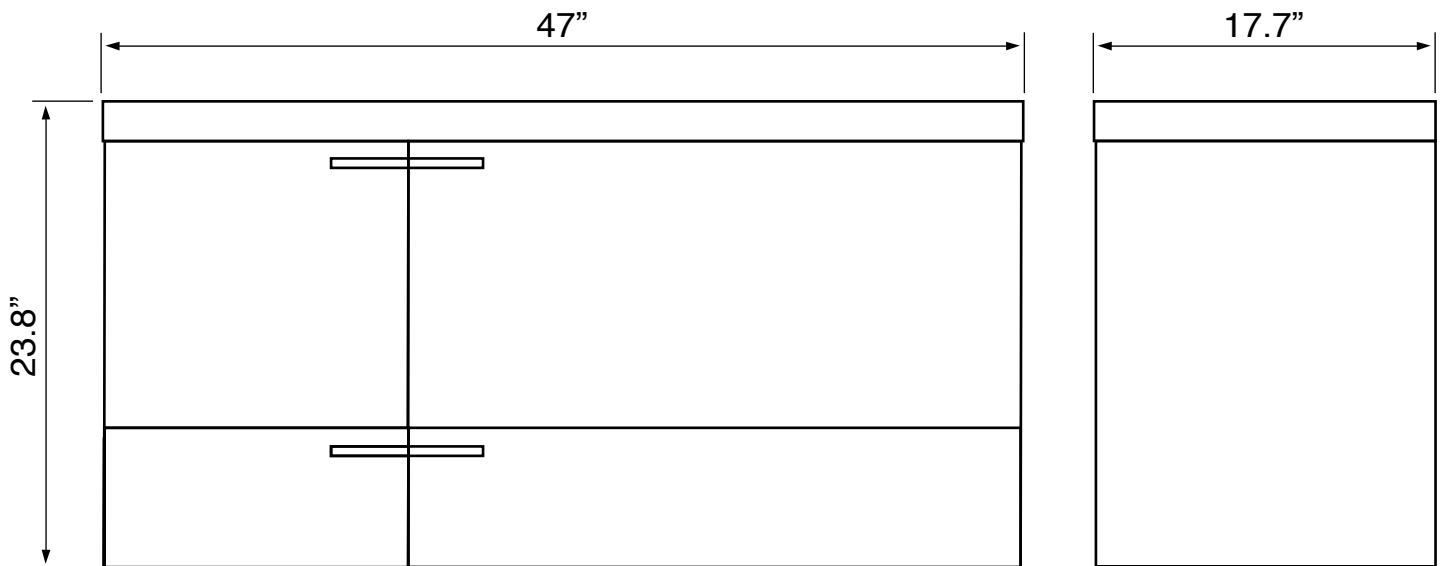

Technical Information

Bowl type:	Single, Trough
Installation:	Wall mounted
Bowl dimensions:	Depth: 4" Length: 43.31" Width: 11.02"
Drain hole:	1.75"
Faucet hole:	1.38"
Hole configurations:	1
Weight:	180 lbs