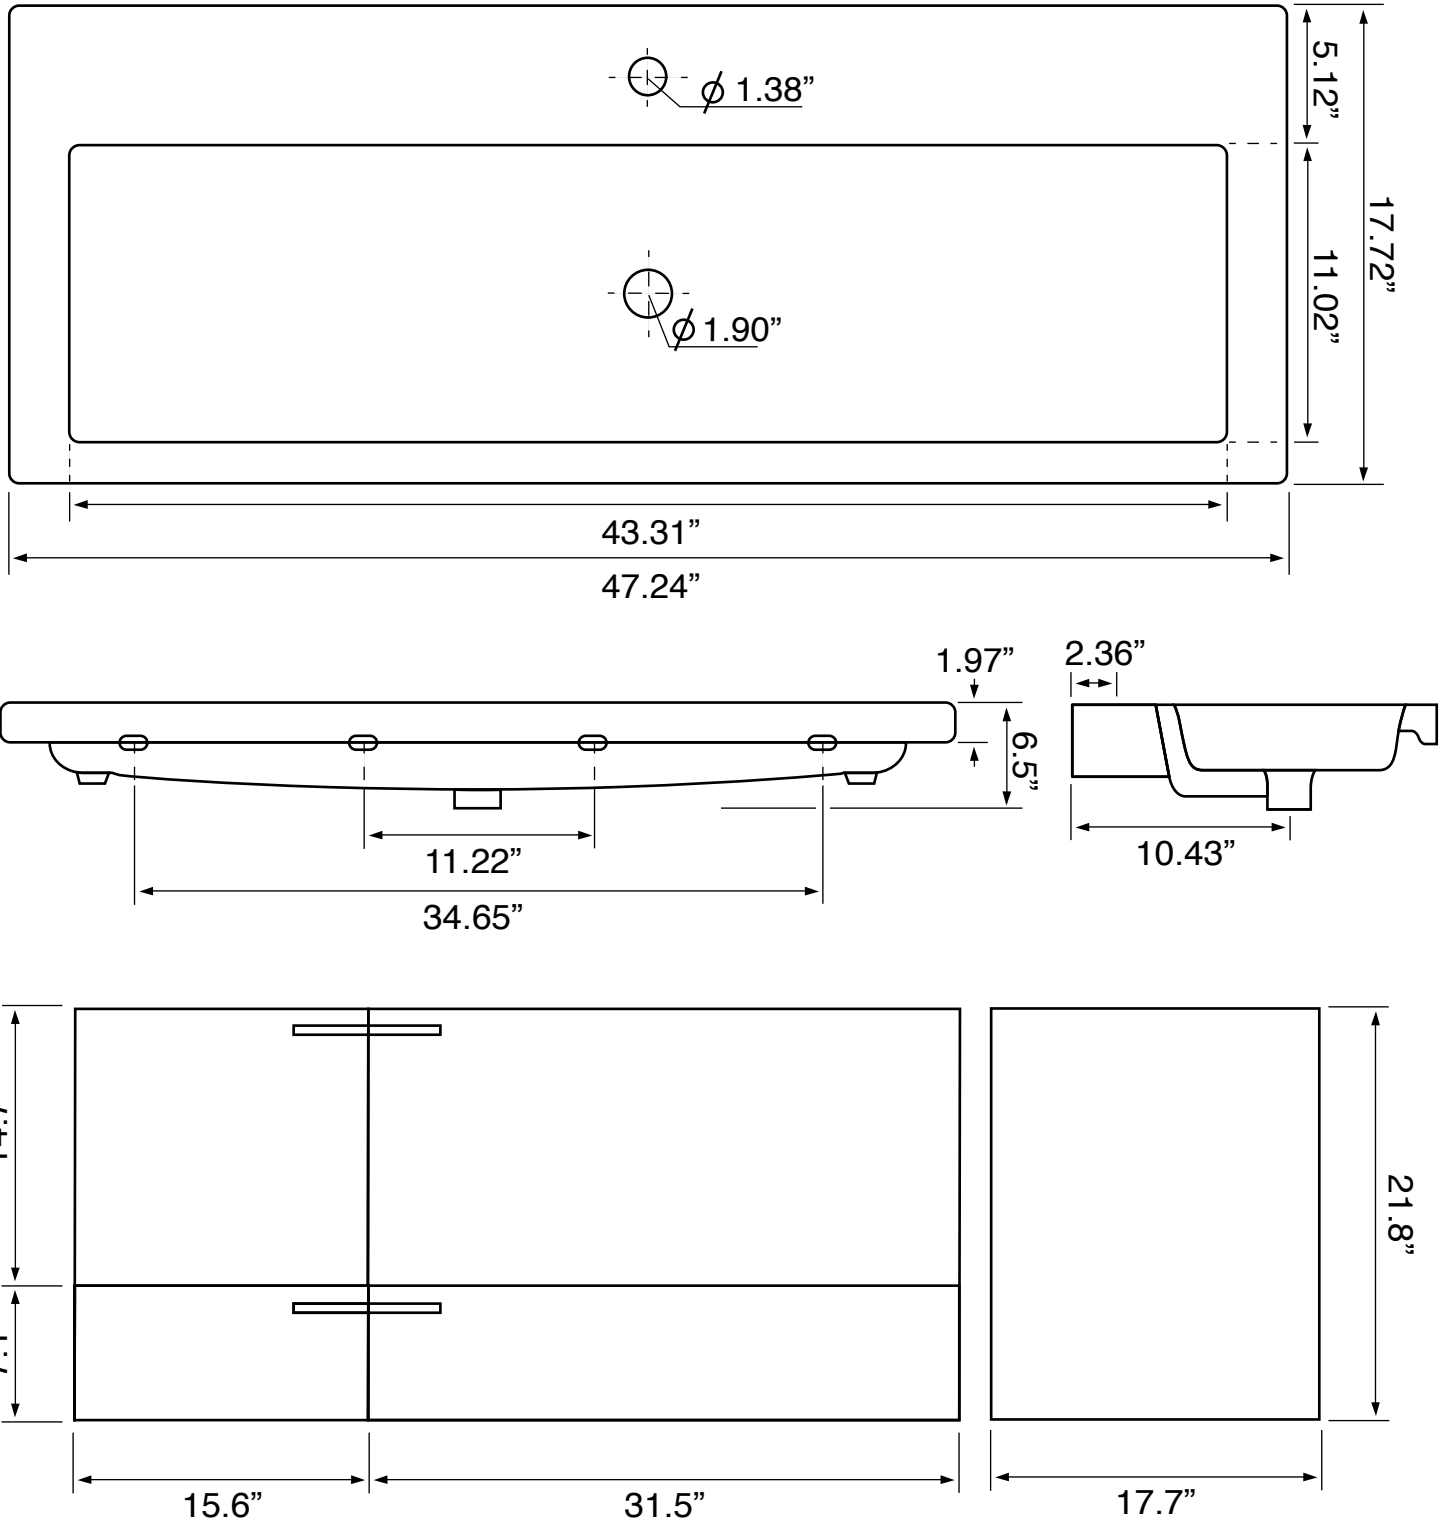

USA/Canada: 215.256.4197

Nameek's reserves the right to make revisions without notice to product specifications.
For more information, go to www.nameeks.com