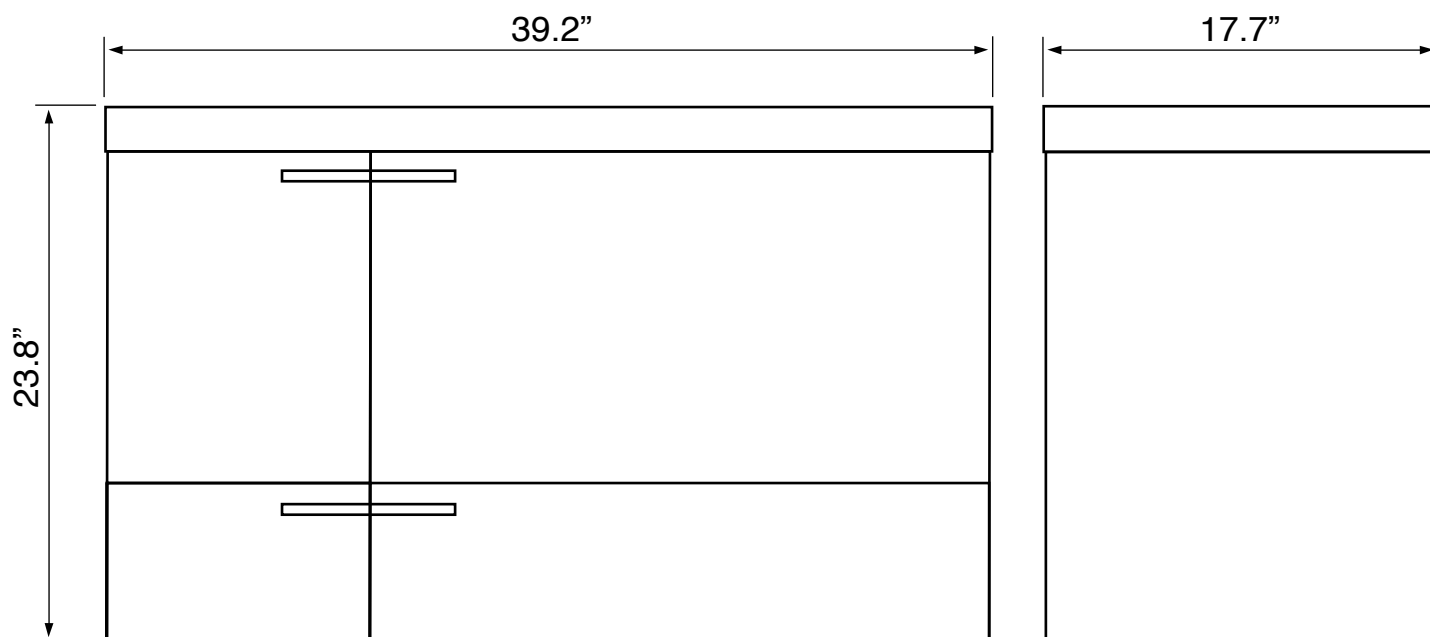

### Installation

- Wall mounted/floating installation.

### Configurations

- Single hole.
- Three hole (special order).
- No hole (special order).

### Technical Information

Bowl type:	Single
Installation:	Wall mounted
Bowl dimensions:	Depth: 3.5" Length: 19.69" Width: 11.02"
Drain hole:	1.90"
Faucet hole:	1.38"
Hole configurations:	0, 1, 3
Weight:	150 lbs