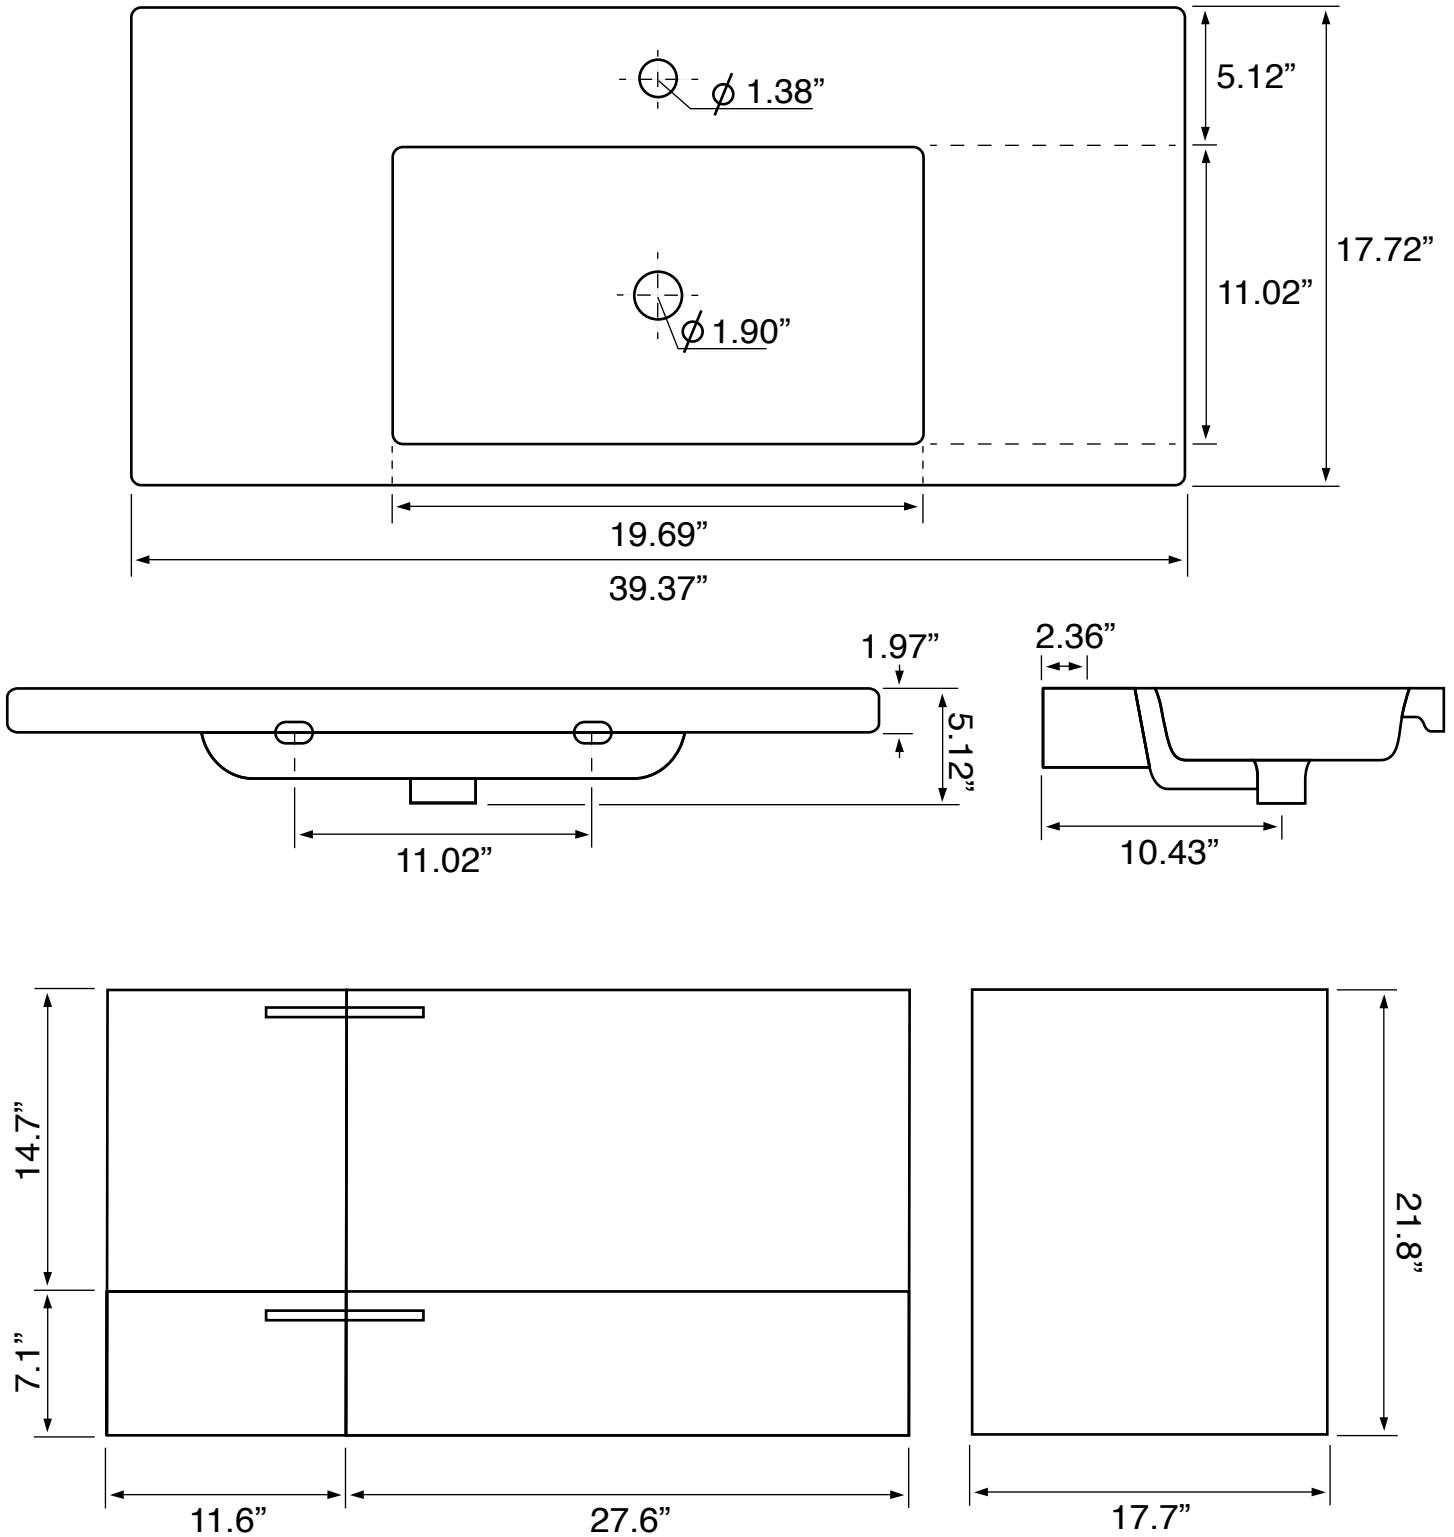

### Installation

- Wall mounted/floating installation.

### Configurations

- Single hole.
- Three hole (special order).
- No hole (special order).

### Technical Information

Bowl type:	Single
Installation:	Wall mounted
Bowl dimensions:	Depth: 3.5" Length: 19.69" Width: 11.02"
Drain hole:	1.90"
Faucet hole:	1.38"
Hole configurations:	0, 1, 3
Weight:	150 lbs