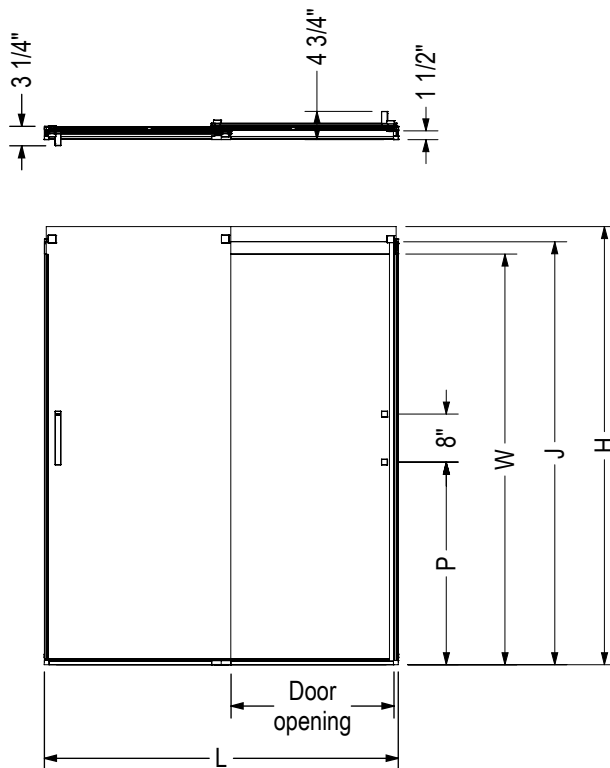

## STANDARD

Code	Description	H	J	W	L Adjustable	Door Opening	P	Wall adjustment
134690	Revelation SQ 6mm 70 1/2"-73" x 43 - 47"	73"	70 1/2"	68 3/8"	43" - 47"	16" - 20"	33 7/8"	1/2"
134691	Revelation SQ 6mm 70 1/2"-73" x 55 - 59"	73"	70 1/2"	68 3/8"	55" - 59"	22" - 26"	33 7/8"	1/2"
134692	Revelation SQ 6mm 56 3/4"-59 1/4" x 55 - 59"	59 1/4"	56 3/4"	54 5/8"	55" - 59"	22" - 26"	18 7/8"	1/2"
134693	Revelation SQ 8mm 70 1/2"-73" x 43 - 47"	73"	70 1/2"	68 3/8"	43" - 47"	16" - 20"	33 7/8"	1/2"
134694	Revelation SQ 8mm 70 1/2"-73" x 55 - 59"	73"	70 1/2"	68 3/8"	55" - 59"	22" - 26"	33 7/8"	1/2"
134695	Revelation SQ 8mm 56 3/4"-59 1/4" x 55 - 59"	59 1/4"	56 3/4"	54 5/8"	55" - 59"	22" - 26"	18 7/8"	1/2"

All dimensions are approximate. Structure measurements must be verified against the unit to ensure proper fit.