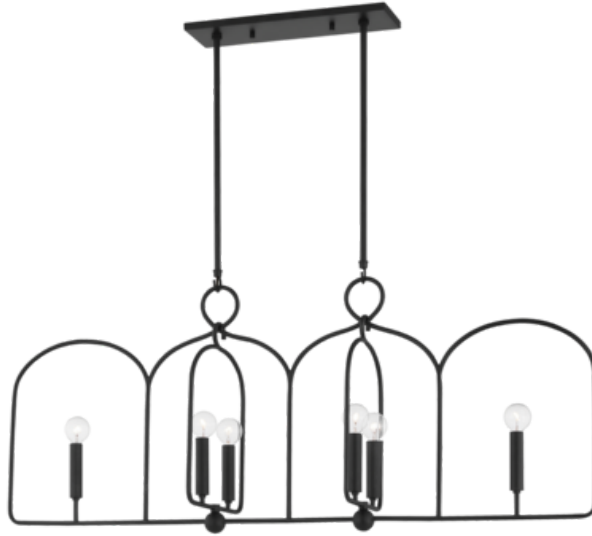

Mallory

Product ID **H512906-AI**

DIMENSIONAL INFORMATION

Height	14.50"
Length	45.25"
ADA Compliant	No
Hanging Type	-
Canopy/Backplate	4.75"W X 0.00"H
Width	10.00"
Minimum Height	23.00"
Maximum Height	55.25"
Weight	12.00lb.

SHIPPING INFORMATION

Carton 1	48.00" x 13.00" x 21.00"
Carton 1 Weight	16.80lb.
Shipping Method	UPS

LAMPING INFORMATION

Bulb 1	
(6) 40 Watt Max 120 VAC	
Bulb Included	No
Socket Type	E12 Candelabra - G16.5
UL Rating	Damp
Plug In	No