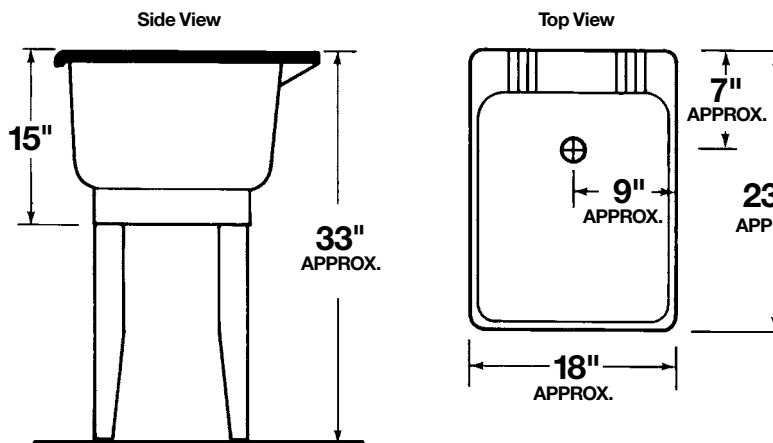

MUSTEE
Preferred by the "Pros"

12 UTILATUB® Floor Mount Laundry/Utility Tubs — Economy — Extra Narrow

SEE PAGE 2 FOR A LIST OF ACCESSORIES!

Design features:

- One piece molded construction, using Mustee's Co-Polypure™ resin
- Extra narrow – just 18" wide – fits where other tubs can't
- 15 Gallon capacity, extra deep 13" tub with smooth surface
- Leakproof, integrally molded-in drain with stopper
- Connects to standard 1½" P or S trap
- Accommodates dual-handle faucet with 4" center
- Includes finished steel legs with adjustable levelers
- Mold and mildew-resistant components
- Easy to assemble and install
- Color-fast white finish

Specifications

Colors & Models:	Model	Mounting	H x W x D	UPC
White	12	Floor	33" x 18" x 23-1/2"	6 71031 00007 1

General: Furnish and install as shown on plans, UTILATUB® Laundry/Utility Tub model 12, as manufactured by E.L. Mustee & Sons, Inc. Tub shall be one-piece molded construction using Co-Polypure™ resin with matched metal molds under extreme heat and pressure. Tub to be 18" wide and include integrally molded drain assembly for connection to standard 1-1/2" P or S-trap, stopper and finished steel legs with built-in levelers. 15 gallon capacity tub, 13" deep. Shall meet ANSI Z 124-2011. Color: White. Weight: 15 lbs.

► **Faucet**

Model No.

93.600

UPC

6 71031 00232 7

Chrome finish, 4" center set brass faucet. 7" swing spout with aerator, level handles, replaceable seats and stems. Aerator or hose end.

► **Faucet Block**

Model No.

20.600

UPC

6 71031 00031 6

Used when water supply lines are above the tub. Mounts to tub shelf when using a clamp-on faucet.

► **HandiFlo™ Fitting**

Model No.

94.700

UPC