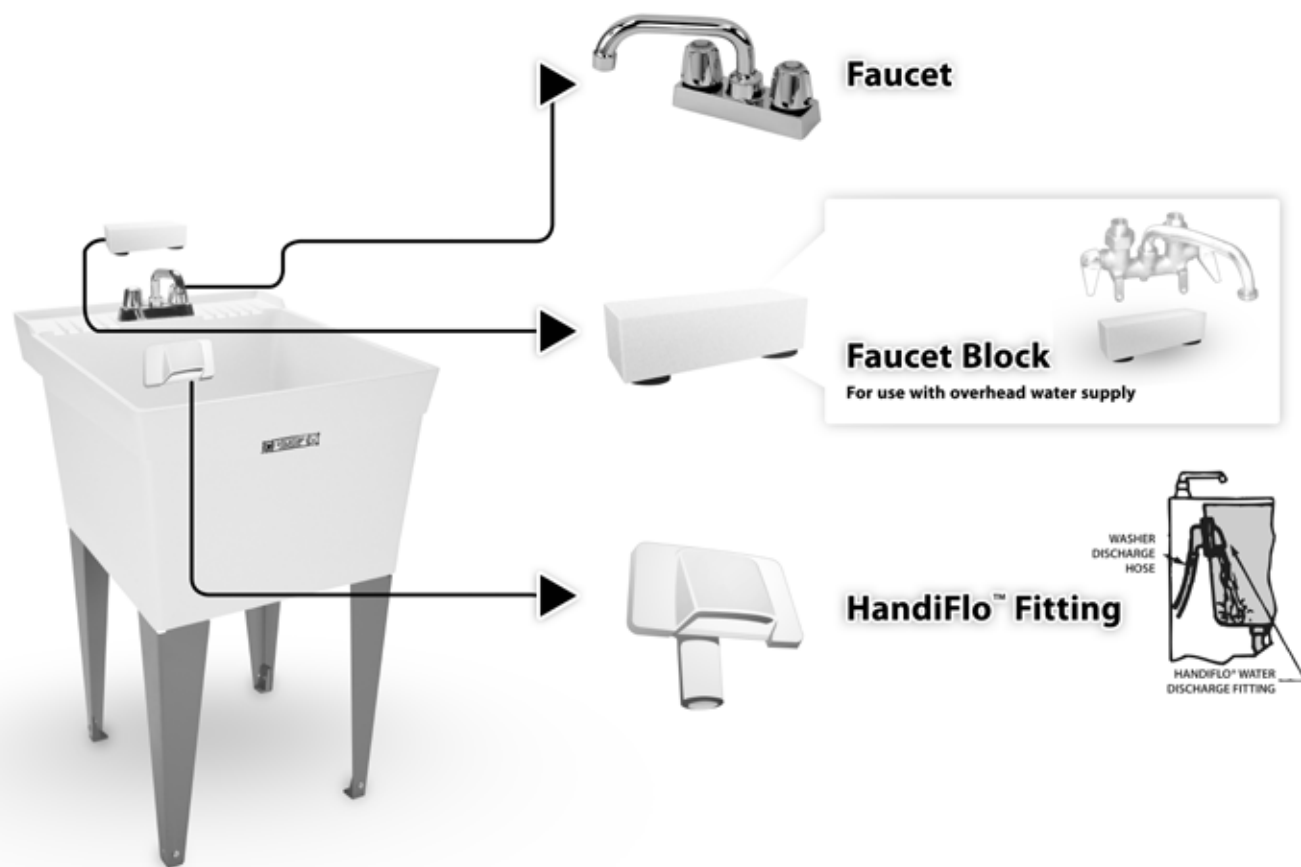

MUSTEE
Preferred by the "Pros"

12 UTILATUB® Floor Mount Laundry/Utility Tubs — Economy — Extra Narrow

SEE PAGE 2 FOR A LIST OF ACCESSORIES!

Design features:

- One piece molded construction, using Mustee's Co-Polypure™ resin
- Extra narrow – just 18" wide – fits where other tubs can't
- 15 Gallon capacity, extra deep 13" tub with smooth surface
- Leakproof, integrally molded-in drain with stopper
- Connects to standard 1½" P or S trap
- Accommodates dual-handle faucet with 4" center
- Includes finished steel legs with adjustable levelers
- Mold and mildew-resistant components
- Easy to assemble and install
- Color-fast white finish

Specifications

Colors & Models:	Model	Mounting	H x W x D	UPC
White	12	Floor	33" x 18" x 23-1/2"	6 71031 00007 1

General: Furnish and install as shown on plans, UTILATUB® Laundry/Utility Tub model 12, as manufactured by E.L. Mustee & Sons, Inc. Tub shall be one-piece molded construction using Co-Polypure™ resin with matched metal molds under extreme heat and pressure. Tub to be 18" wide and include integrally molded drain assembly for connection to standard 1-1/2" P or S-trap, stopper and finished steel legs with built-in levelers. 15 gallon capacity tub, 13" deep. Shall meet ANSI Z 124-2011. Color: White. Weight: 15 lbs.

► **Faucet**

Model No.

93.600

UPC

6 71031 00232 7

Chrome finish, 4" center set brass faucet. 7" swing spout with aerator, level handles, replaceable seats and stems. Aerator or hose end.

► **Faucet Block**

Model No.

6 71031 00287 7

Dispenses water from washing machine discharge hose into laundry tub. Eliminates draping washer machine hose over back/side wall of laundry tub and conceals discharge hose. Mounts to back or side wall of laundry tub, includes mounting hardware.