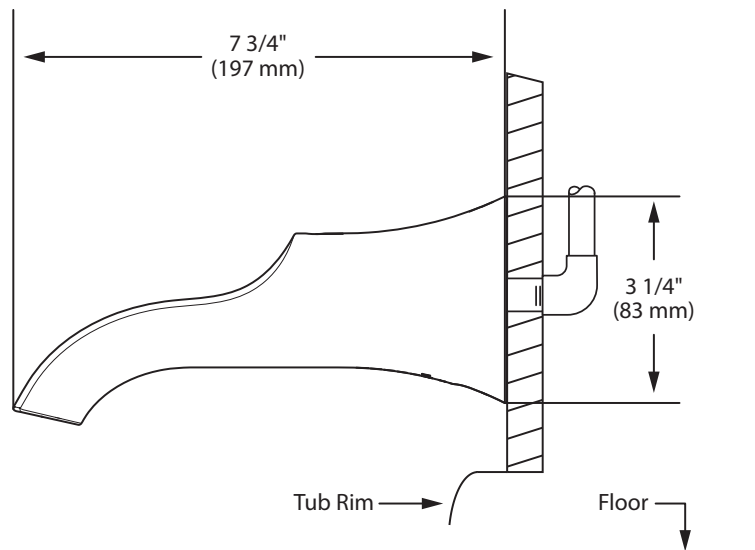

DESCRIPTION

- Metal construction with various finishes identified by suffix
- Designed to be installed on a 1/2" pipe slip fit-CC connection

STANDARDS

- Third party certified to meet ASME A112.18.1/ CSA B125.1 and all applicable requirements referenced therein

DOUX™
Tub Spouts 1/2" Slip Fit

Models: S3836 series

CRITICAL DIMENSIONS

(DO NOT SCALE)