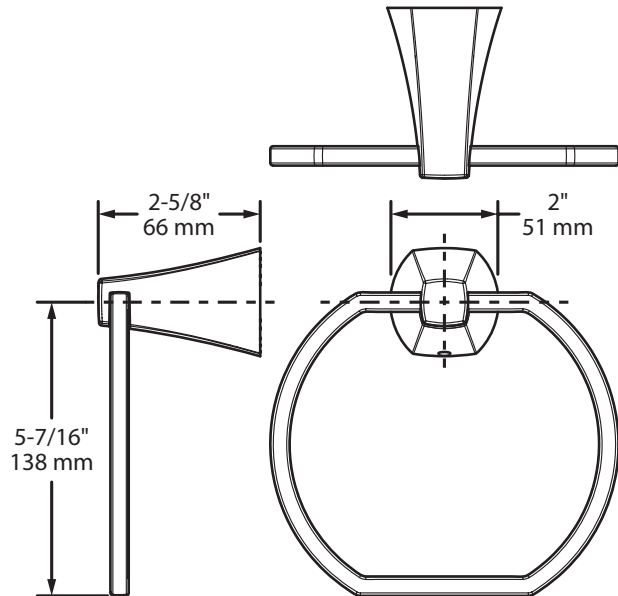

Lindor™ Technical Specification

Towel Ring

MY8786

Stock Numbers:

- **MY8786CH – Towel Ring**
Chrome
- **MY8786BN – Towel Ring**
Brushed Nickel
- **MY8786BL – Towel Ring**
Matte Black

Dimensions:

Materials:

Towel Ring Post is constructed of zinc.
Ring is aluminum.