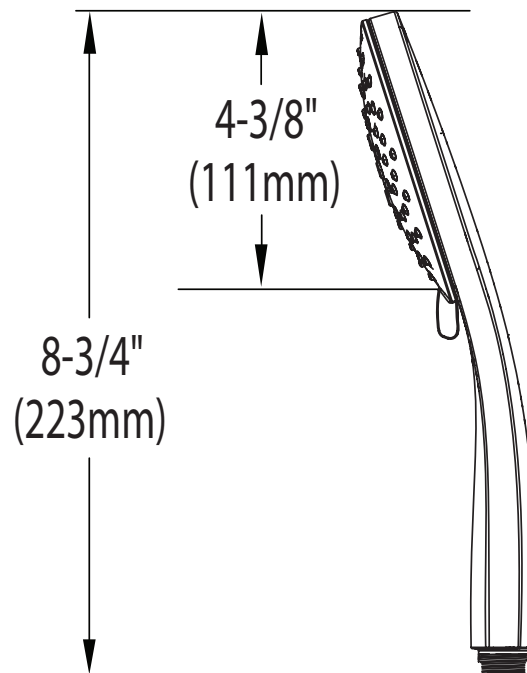

## FLOW

- Flow is limited to 1.75 gpm (6.6 L/min) max

## CRITICAL DIMENSIONS

(DO NOT SCALE)