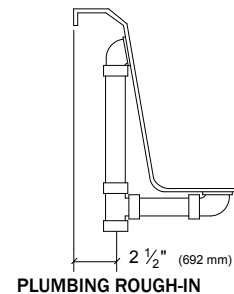

Models 5075/5575

Brentwood™

Swirl-way® Rectangular Whirlpool or Bathtub

Bathtub and Whirlpool Features

- 72" x 42" x 22-1/2" rectangular bathtub
- Sculpted armrests and lumbar backrest
- One pillow
- Drop-in or undermount installation
- Two decorative handles
- Mansfield® Limited Ten Year Warranty
- Available in standard colors (white, almond, biscuit and bone) and premium colors (British khaki, sterling silver, black and ice gray)

MADE IN USA

Models 5075/5575

Brentwood™

Swirl-way® Rectangular Whirlpool or Bathtub

Specifications

| Model # | Description | Codes/Standards |
|---------|--|---|
| 5575 | 72" X 42" X 22-1/2" Rectangular bathtub |    |
| 5075BAS | 72" X 42" X 22-1/2" Basic Whirlpool Package | |
| 5075LUX | 72" X 42" X 22-1/2" Luxury Whirlpool Package | |

| Specification | Description | Specification | Description |
|-------------------------|---|----------------------|--|
| Material | Acrylic, fiberglass reinforced | Number of Jets | 14 |
| Construction | Self-contained, pre-plumbed whirlpool bath, mounted on a pre-leveled base | Water Capacity | 88 gal. (min.) / 99 gal. (max.) |
| Pump Motor | Basic: 1.5 HP Single speed induction pump Luxury: 1.5 HP Variable speed induction pump | Floor Loading Weight | 47 lbs. / sq. ft. (229 kg/m ²) |
| Electrical Requirements | Basic: One 120V, 20 Amp, GFCI dedicated circuit. Optional heater: separate 120V, 20 Amp, GFCI dedicated circuit. Luxury: Two separate 120V, 20 Amp, GFCI dedicated circuits. | Shipping Weight | whirlpool - 175 lbs. bathtub - 165 lbs. |
| On/Off Control | Basic: 1-button electronic control pad Luxury: 5-button electronic control pad with digital readout showing temperature of water, speed of pump and time remaining in 20-minute cycle. | Warranty | Limited Ten Year |

Technical Information

Pump location shown for clarity.
STD - Standard Location

Rough-in measurements may vary 1/4" (+/-)

No apron available on this model

These dimensions are nominal and subject to change without notice.