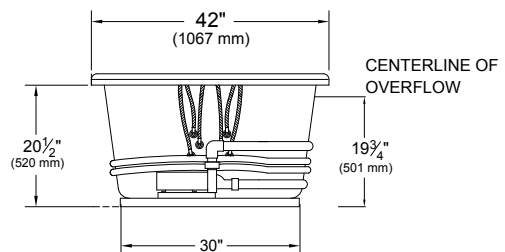

MADE IN USA

Models 5075/5575

Brentwood™

Swirl-way® Rectangular Whirlpool or Bathtub

Specifications

| Model # | Description | Codes/Standards |
|---------|--|---|
| 5575 | 72" X 42" X 22-1/2" Rectangular bathtub |    |
| 5075BAS | 72" X 42" X 22-1/2" Basic Whirlpool Package | |
| 5075LUX | 72" X 42" X 22-1/2" Luxury Whirlpool Package | |

| Specification | Description | Specification | Description |
|-------------------------|---|----------------------|--|
| Material | Acrylic, fiberglass reinforced | Number of Jets | 14 |
| Construction | Self-contained, pre-plumbed whirlpool bath, mounted on a pre-leveled base | Water Capacity | 88 gal. (min.) / 99 gal. (max.) |
| Pump Motor | Basic: 1.5 HP Single speed induction pump Luxury: 1.5 HP Variable speed induction pump | Floor Loading Weight | 47 lbs. / sq. ft. (229 kg/m ²) |
| Electrical Requirements | Basic: One 120V, 20 Amp, GFCI dedicated circuit. Optional heater: separate 120V, 20 Amp, GFCI dedicated circuit. Luxury: Two separate 120V, 20 Amp, GFCI dedicated circuits. | Shipping Weight | whirlpool - 175 lbs. bathtub - 165 lbs. |
| On/Off Control | Basic: 1-button electronic control pad Luxury: 5-button electronic control pad with digital readout showing temperature of water, speed of pump and time remaining in 20-minute cycle. | Warranty | Limited Ten Year |

Technical Information

Pump location shown for clarity.
STD - Standard Location

Rough-in measurements may vary 1/4" (+/-)

No apron available on this model

These dimensions are nominal and subject to change without notice.