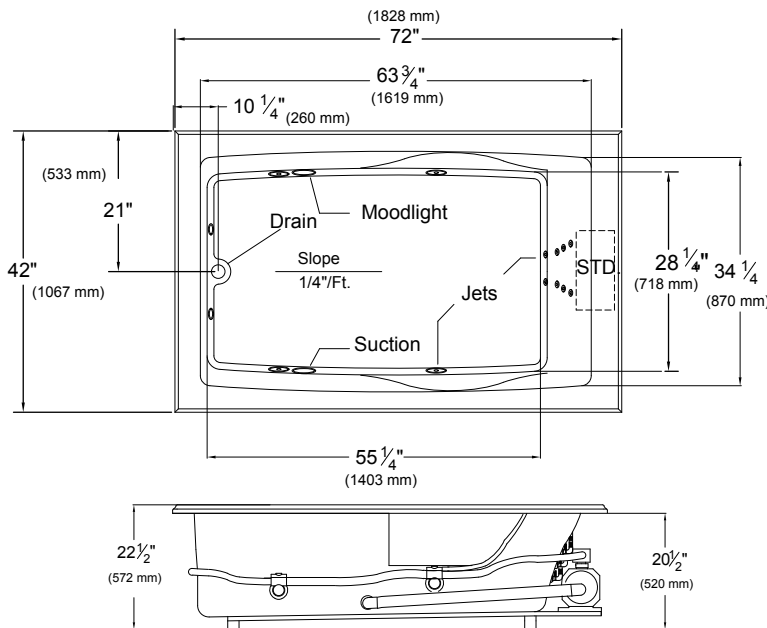

Models 5075/5575

Brentwood™

Swirl-way® Rectangular Whirlpool or Bathtub

Bathtub and Whirlpool Features

- 72" x 42" x 22-1/2" rectangular bathtub
- Sculpted armrests and lumbar backrest
- One pillow
- Drop-in or undermount installation
- Two decorative handles
- Mansfield® Limited Ten Year Warranty
- Available in standard colors (white, almond, biscuit and bone) and premium colors (British khaki, sterling silver, black and ice gray)

MADE IN USA

Models 5075/5575

Brentwood™

Swirl-way® Rectangular Whirlpool or Bathtub

Specifications

| Model # | Description | Codes/Standards |
|---------|--|---|
| 5575 | 72" X 42" X 22-1/2" Rectangular bathtub |    |
| 5075BAS | 72" X 42" X 22-1/2" Basic Whirlpool Package | |
| 5075LUX | 72" X 42" X 22-1/2" Luxury Whirlpool Package | |

| Specification | Description | Specification | Description |
|-------------------------|---|----------------------|--|
| Material | Acrylic, fiberglass reinforced | Number of Jets | 14 |
| Construction | Self-contained, pre-plumbed whirlpool bath, mounted on a pre-leveled base | Water Capacity | 88 gal. (min.) / 99 gal. (max.) |
| Pump Motor | Basic: 1.5 HP Single speed induction pump Luxury: 1.5 HP Variable speed induction pump | Floor Loading Weight | 47 lbs. / sq. ft. (229 kg/m ²) |
| Electrical Requirements | Basic: One 120V, 20 Amp, GFCI dedicated circuit. Optional heater: separate 120V, 20 Amp, GFCI dedicated circuit. Luxury: Two separate 120V, 20 Amp, GFCI dedicated circuits. | Shipping Weight | whirlpool - 175 lbs. bathtub - 165 lbs. |
| On/Off Control | Basic: 1-button electronic control pad Luxury: 5-button electronic control pad with digital readout showing temperature of water, speed of pump and time remaining in 20-minute cycle. | Warranty | Limited Ten Year |

Technical Information

Pump location shown for clarity.
STD - Standard Location

Rough-in measurements may vary 1/4" (+/-)

No apron available on this model

These dimensions are nominal and subject to change without notice.