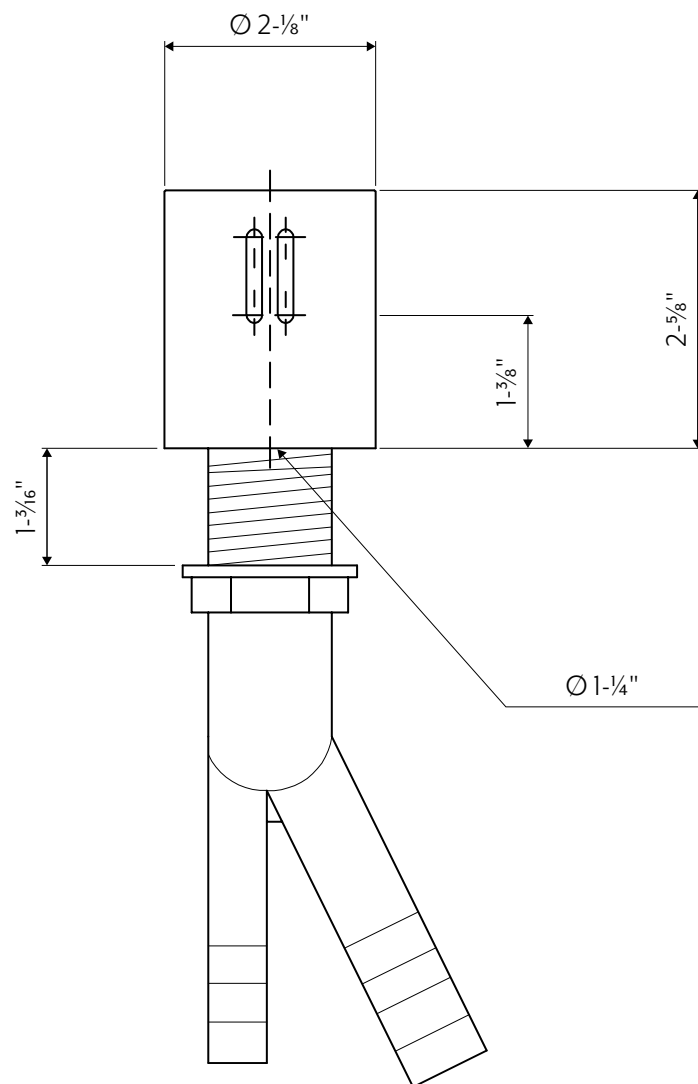

- Marine Grade 316L machined stainless steel construction
- Maximum counter thickness: 1-³/₁₆"
- Minimum install hole diameter: 1-¹/₄"
- Deck mounted
- High-precision machining: all parts are perfectly assembled
- Fully recyclable
- Areas of application: Indoor & outdoor