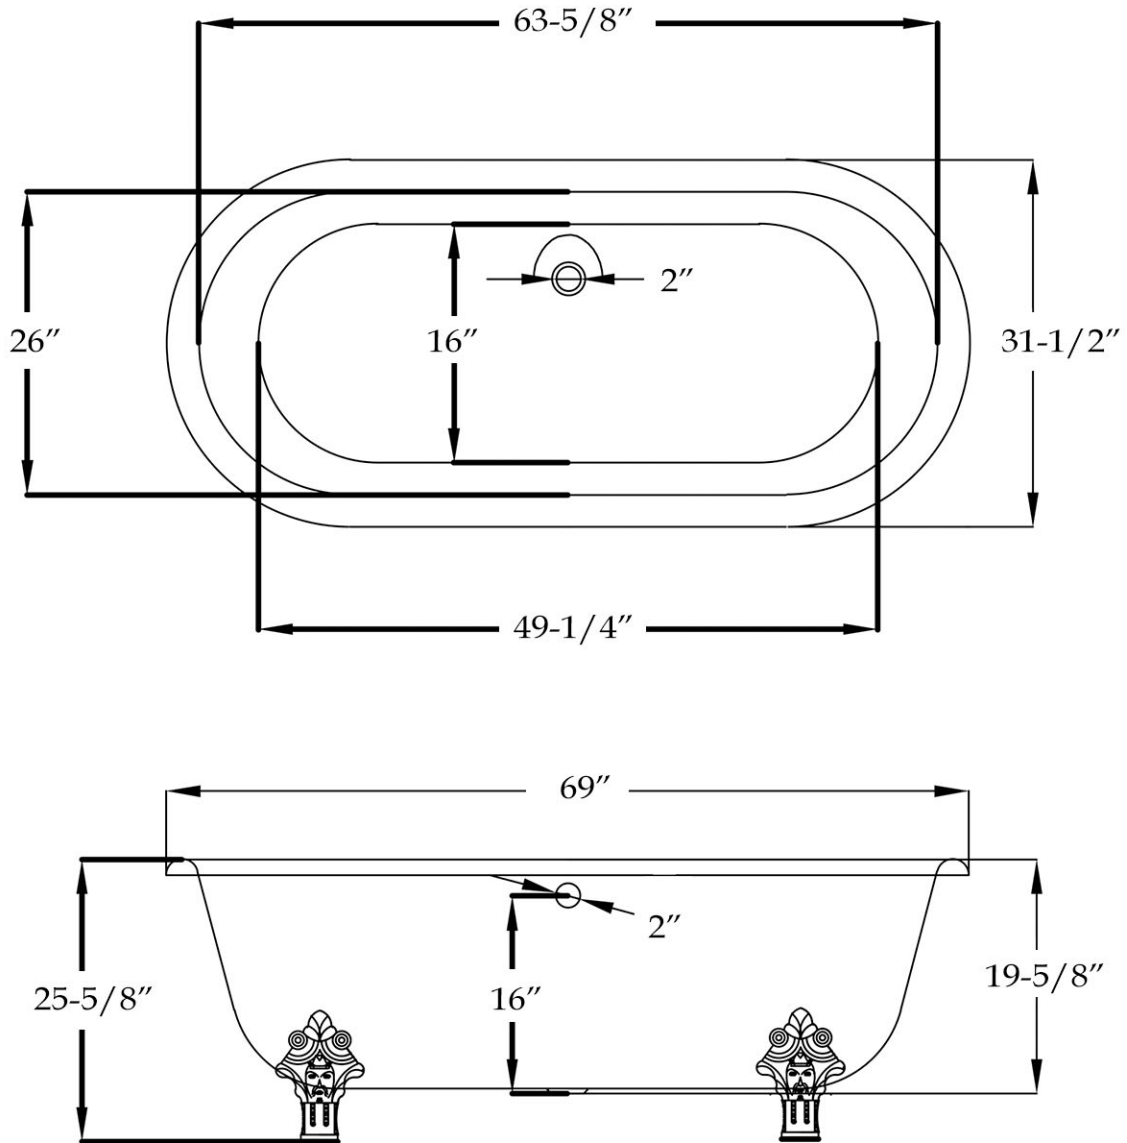

MAIDSTONE

[www.MaidstoneSupply.com](http://www.MaidstoneSupply.com)

Double Ended Clawfoot Tub

Part No: 2201MDE-69-0

Weight (empty): 319 lbs    Weight (filled): 935 lbs    Capacity: 69 gal    Water depth: 16"

Note: Rough-in dimensions may vary +/- 1/2" and are subject to change. No responsibility is assumed by Maidstone.