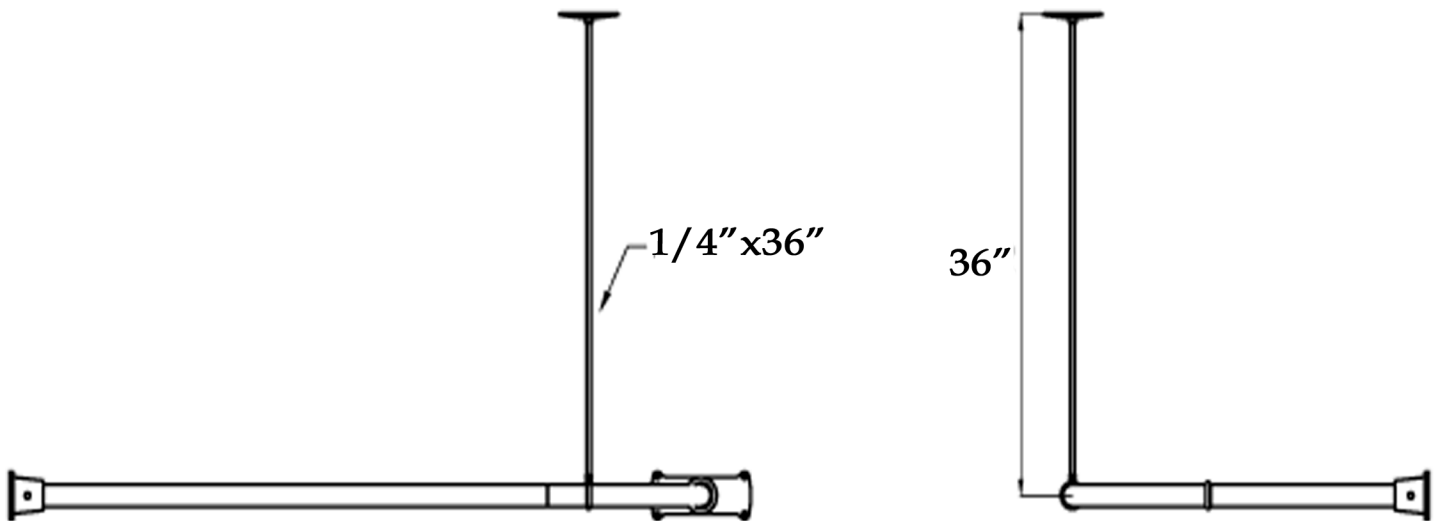

MAIDSTONE

www.MaidstoneSupply.com

Enclosure Ring/Rod

Part No:143-LR3

Contact Maidstone for additional information and specifications. For complete warranty information and a list of dealers visit www.MaidstoneSupply.com. All products and specifications are subject to change without notice. Maidstone is not responsible for typographical and/or dimensional errors. Typographical errors are subject to correction.

Note: Rough-in dimensions may vary +/- 1/2" and are subject to change. No responsibility is assumed by Maidstone.