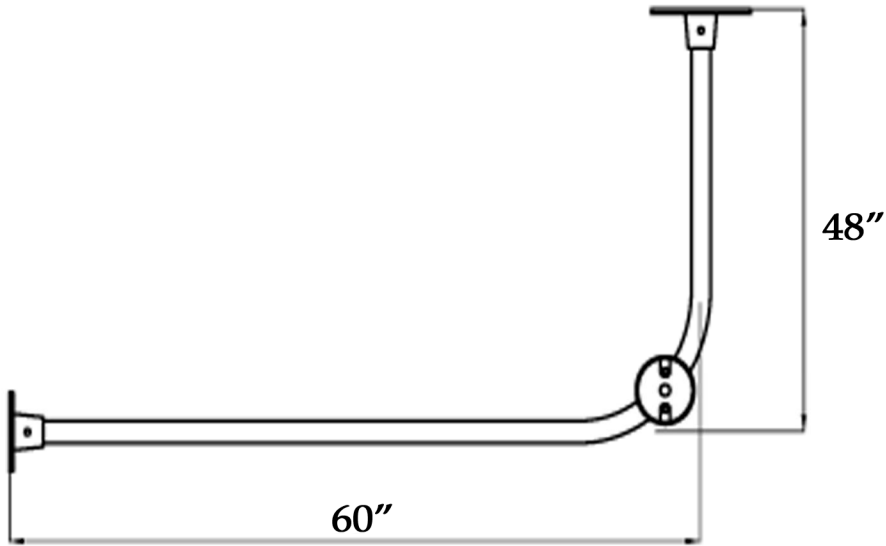

MAIDSTONE

www.MaidstoneSupply.com

Enclosure Ring/Rod

Part No:143-LR3

Contact Maidstone for additional information and specifications. For complete warranty information and a list of dealers visit www.MaidstoneSupply.com. All products and specifications are subject to change without notice. Maidstone is not responsible for typographical and/or dimensional errors. Typographical errors are subject to correction.

Note: Rough-in dimensions may vary +/- 1/2" and are subject to change. No responsibility is assumed by Maidstone.