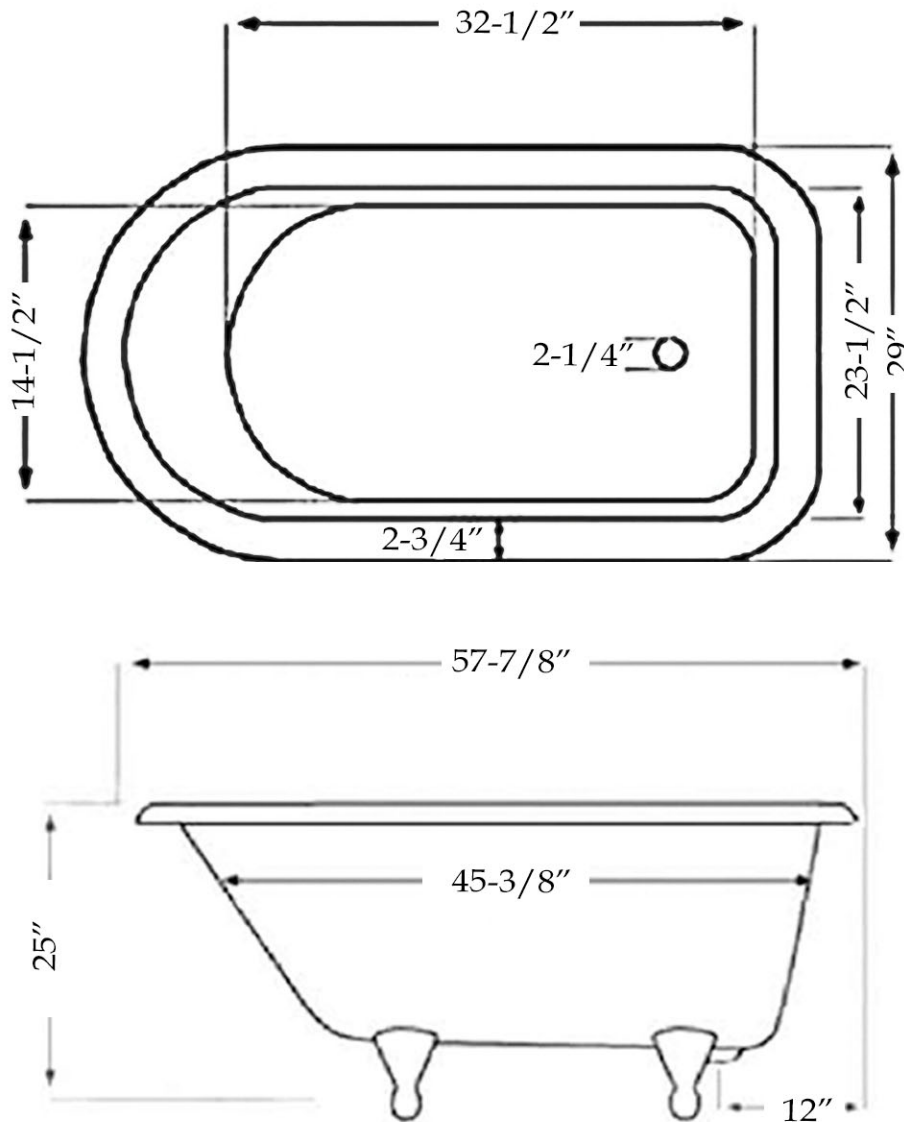

MAIDSTONE

www.MaidstoneSupply.com

Roll Top Clawfoot Tub

Part No: 1202CL57-0

Volume: 43 gal

Weight: 71 lbs

Water Depth: 13"

Contact Maidstone for additional information and specifications. For complete warranty information and a list of dealers visit www.MaidstoneSupply.com. All products and specifications are subject to change without notice. Maidstone is not responsible for typographical and/or dimensional errors. Typographical errors are subject to correction.

Note: Rough-in dimensions may vary +/- 1/2" and are subject to change. No responsibility is assumed by Maidstone.