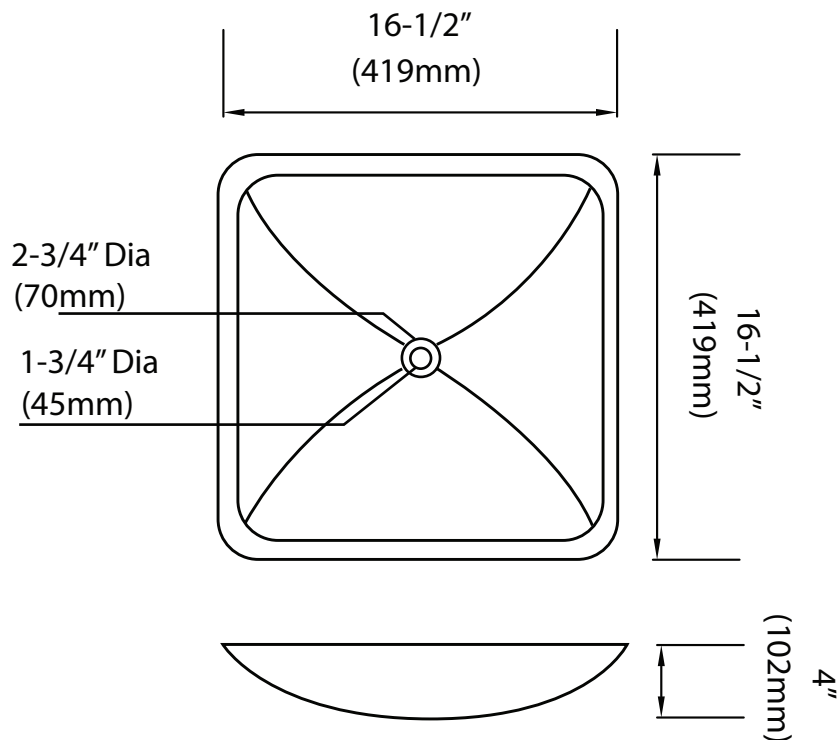

COMPLIANCE

CSA B45.5-11/IAPMO Z124-11
ADA Compatible

For clarification, please contact Madeli Customer Care at (800)-819-6988 or (305)-718-8817 Ext. 1

All dimensions are approximate and subject to standard tolerance. Specifications subject to change without prior notice.