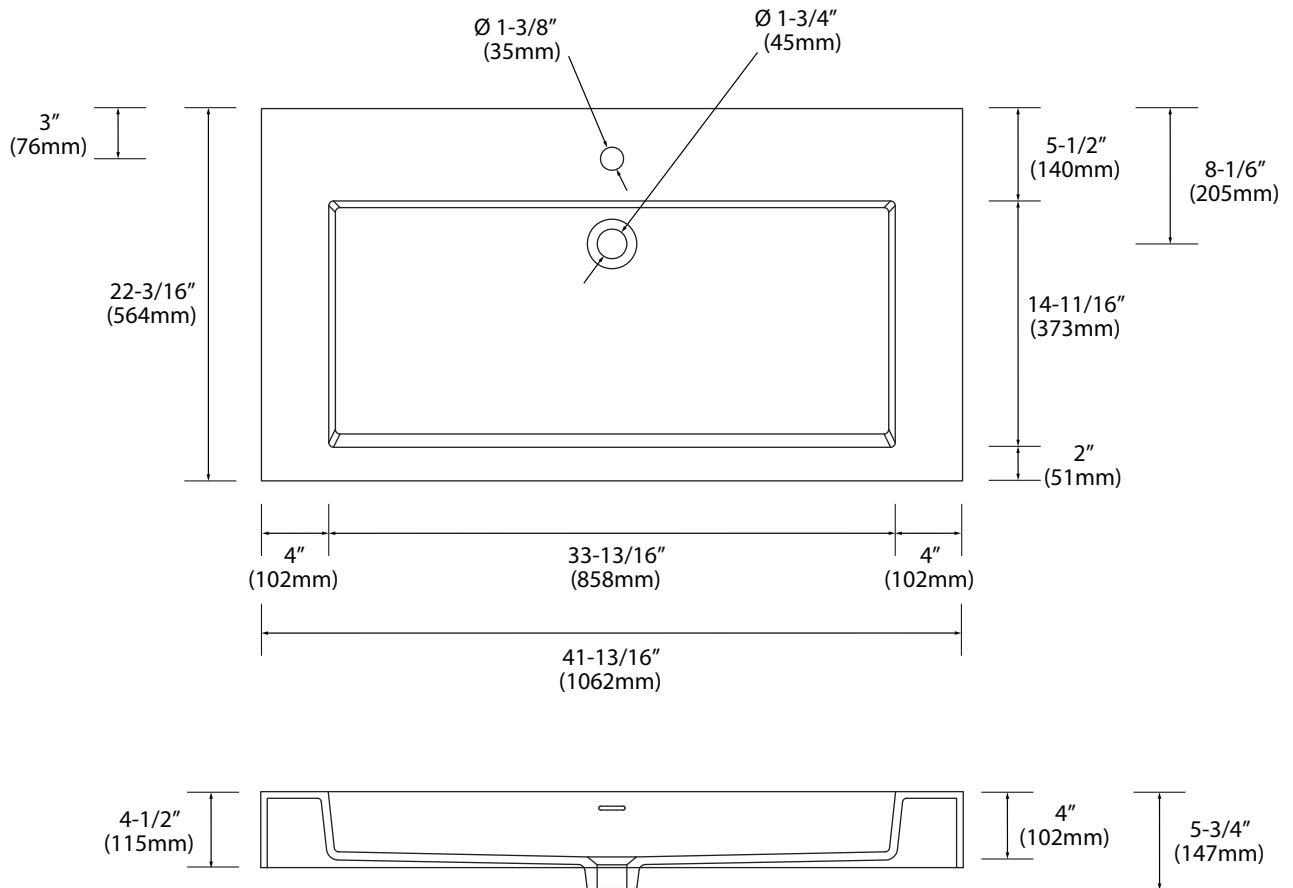

X-Stone Trough Sink - 42"

Specification & Installation Guide

Features

- X-Stone Trough sink 42"
- Size: 41-13/16"(1062mm)L x 22-3/16"(564mm)W x 4-1/2"(115mm)H
- Material: Solid Surface
- With overflow
- 4"H backsplash & sidesplash: Optional
- Single faucet: XTU2245-42-110-WH (shown)
- 8" widespread: XTU2245-42-130-WH
- No faucet hole: XTU2245-42-100-WH
- Packaging Dimensions: 45" x 25" x 7-1/2"
- Gross Weight: 64 lbs. / 29 kgs.

Finish

- Glossy White

Compliance: CSA B45.5-11/IAPMO Z124-11

For clarification, please contact Madeli Customer Care at (800)-819-6988 or (305)-718-8817 Ext. 1 or service@madeli.com

All dimensions are approximate and subject to standard tolerance. Specifications subject to change without prior notice.