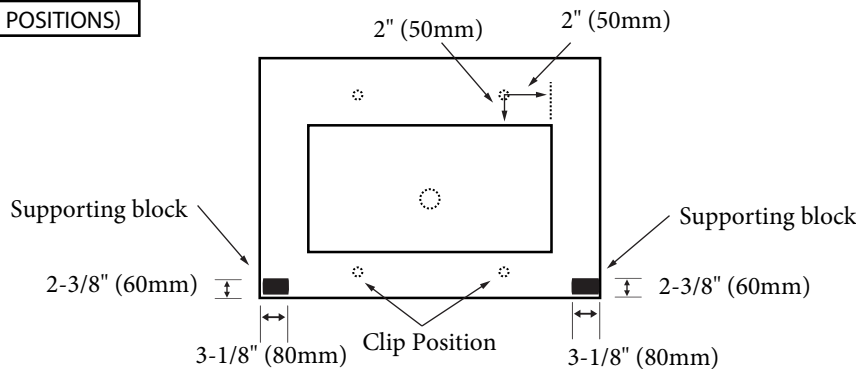

- QSV2230-24-110-XX - Single faucet (as shown)
- QSV2230-24-130-XX - 8" widespread

Quartzstone Countertop - 24"

Specification & Installation Guide

FEATURES

- Design: Quartzstone Countertop with apron.
- Material: Quartz composite.
- Type: Above-counter with under mount sink
- Dimension: 23-7/8" (606 mm)L x 22-3/16" (564 mm)W x 2-15/16" (75 mm)H
- Slab thickness: 3/4" (20 mm)
- Basin cut-out for Madeli undermount sink CB-2015.
- Faucet hole(s): Single or 8" widespread.
- 3" apron on front/ back/left/right sides.
- Backsplash included: 23-7/8" (606 mm)L X 3/4" (20 mm) X 3-15/16" (100 mm)H
- Packaging Dimensions: 27" (686 mm) x 26" (660 mm) x 7" (178 mm)
- Gross Weight: 44lbs (20kg).

FINISHES

- White (WH)
- White Carrara (WC)
- Soft Grey (SG)

TOP VIEW

UNDER SIDE VIEW (CLIP POSITIONS)

BACK VIEW

For clarification, please contact Madeli Customer Care at (800)-819-6988 or (305)-718-8817 Ext. 1

All dimensions are approximate and subject to standard tolerance. Specifications subject to change without prior notice.