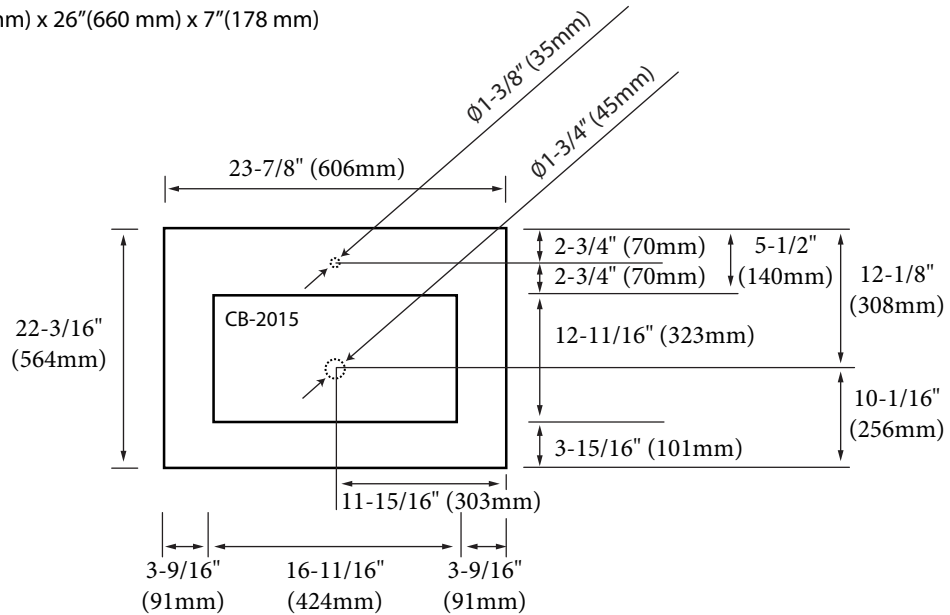

- QSV2230-24-110-XX - Single faucet (as shown)
- QSV2230-24-130-XX - 8" widespread

Quartzstone Countertop - 24"

Specification & Installation Guide

FEATURES

- Design: Quartzstone Countertop with apron.
- Material: Quartz composite.
- Type: Above-counter with under mount sink
- Dimension: 23-7/8" (606 mm)L x 22-3/16" (564 mm)W x 2-15/16" (75 mm)H
- Slab thickness: 3/4" (20 mm)
- Basin cut-out for Madeli undermount sink CB-2015.
- Faucet hole(s): Single or 8" widespread.
- 3" apron on front/ back/left/right sides.
- Backsplash included: 23-7/8" (606 mm)L X 3/4" (20 mm) X 3-15/16" (100 mm)H
- Packaging Dimensions: 27" (686 mm) x 26" (660 mm) x 7" (178 mm)
- Gross Weight: 44lbs (20kg).

FINISHES

- White (WH)
- White Carrara (WC)
- Soft Grey (SG)

TOP VIEW

UNDER SIDE VIEW (CLIP POSITIONS)

BACK VIEW

For clarification, please contact Madeli Customer Care at (800)-819-6988 or (305)-718-8817 Ext. 1

All dimensions are approximate and subject to standard tolerance. Specifications subject to change without prior notice.