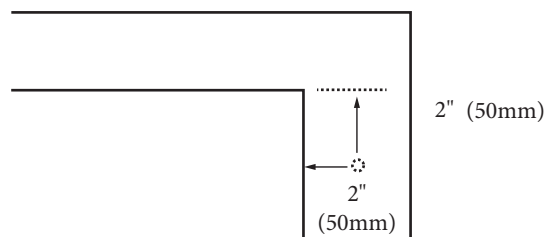

Quartzstone Countertop – 36"

Specification & Installation Guide

FEATURES

- Design: Quartzstone Countertop
- Material: Quartz composite.
- Dimension: 35-13/16" (910 mm)L x 22-3/16" (564 mm)W x 3/4" (20 mm)H
- Basin cut-out for Madeli under mount sink CB-2015
- Faucet hole(s): Single or 8" widespread.
- 4"H backsplash is included
- Packaging Dimensions: 39" (991 mm) x 25" (635 mm) x 4" (102 mm)
- Gross Weight: 56 lbs (26 kg)

FINISHES

- White (WH)
- White Carrara (WC)
- Mocha (MO)

TOP VIEW

UNDER SIDE VIEW (CLIP POSITIONS)

For clarification, please contact Madeli Customer Care at (800)-819-6988 or (305)-718-8817 Ext. 1

All dimensions are approximate and subject to standard tolerance. Specifications subject to change without prior notice.