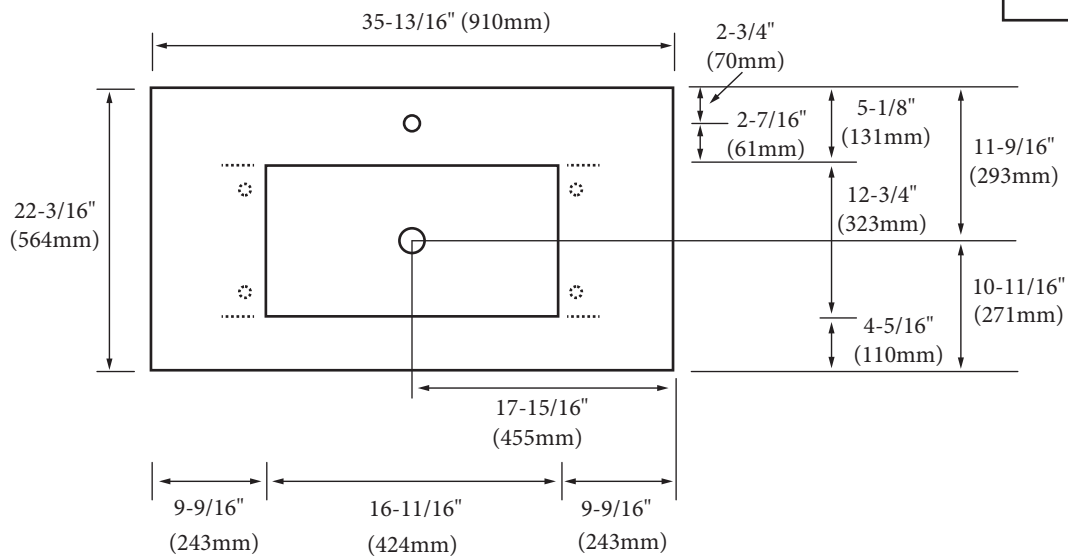

Quartzstone Countertop – 36"

Specification & Installation Guide

FEATURES

- Design: Quartzstone Countertop
- Material: Quartz composite.
- Dimension: 35-13/16" (910 mm)L x 22-3/16" (564 mm)W x 3/4" (20 mm)H
- Basin cut-out for Madeli under mount sink CB-2015
- Faucet hole(s): Single or 8" widespread.
- 4"H backsplash is included
- Packaging Dimensions: 39" (991 mm) x 25" (635 mm) x 4" (102 mm)
- Gross Weight: 56 lbs (26 kg)

FINISHES

- White (WH)
- White Carrara (WC)
- Mocha (MO)

TOP VIEW

UNDER SIDE VIEW (CLIP POSITIONS)

For clarification, please contact Madeli Customer Care at (800)-819-6988 or (305)-718-8817 Ext. 1

All dimensions are approximate and subject to standard tolerance. Specifications subject to change without prior notice.