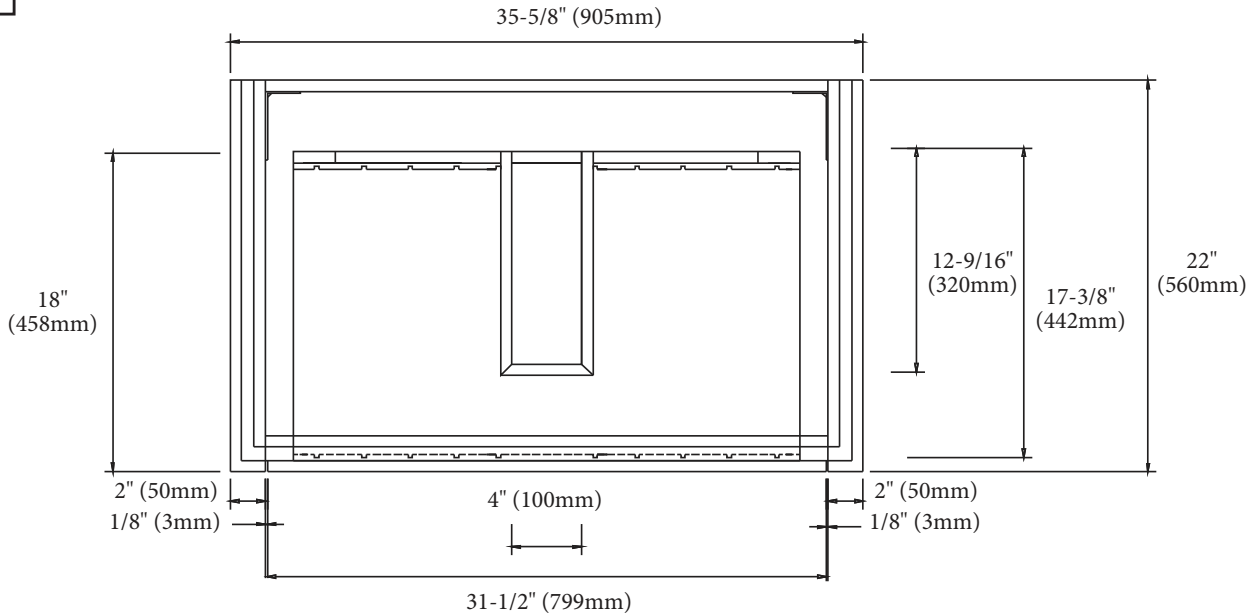

Metro - 36"

Specification & Installation Guide

Features

- Free standing 36" vanity : 33"(838mm)H x 22"(560mm)D x 35-5/8"(905mm)W
- Furniture grade plywood layered with solid wood veneer and protected with several coats of polyurethane (No particle board or MDF used)
- Matching finish inside out
- Two fully adjustable drawers with full-extension soft-close European hardware
- Drawers include adjustable tempered glass dividers and retainers
- Feet option: 4 L-feet or 2 S-feet in polished chrome or brushed nickel.

Package Dimensions

40" x 26" x 30"

Weight

182 lbs. / 83 kgs

S-FEET

SIDE VIEW

Metro - 36"

Specification & Installation Guide

TOP VIEW

BACK VIEW

Metro - 36"

Specification & Installation Guide

FRONT VIEW

ROUGH-IN DIMENSIONS

Metro - 36"

Specification & Installation Guide