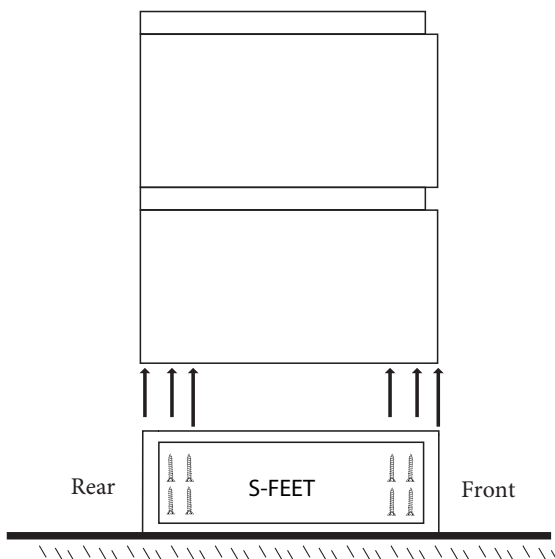

3. S- Feet installation