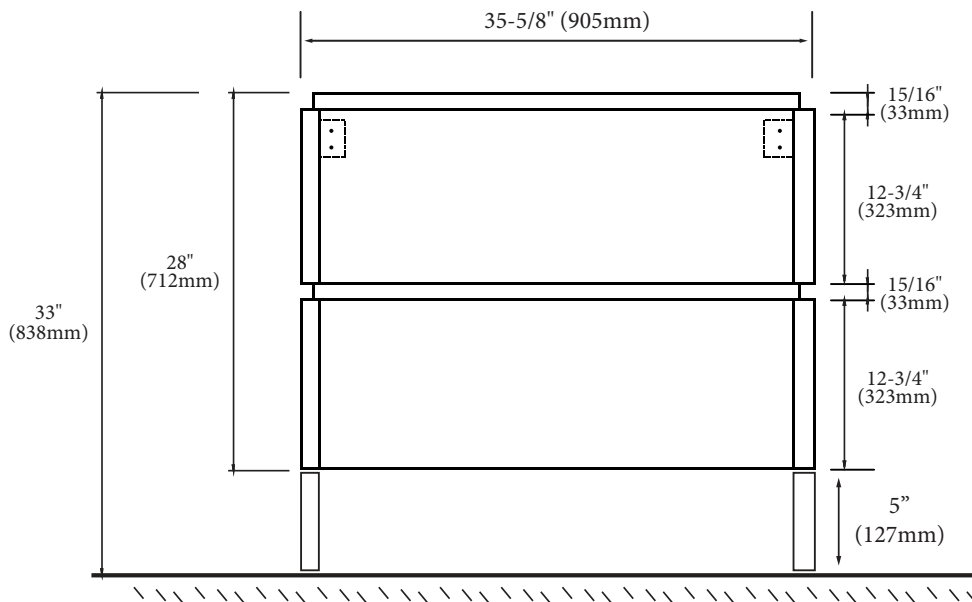

Metro - 36"

Specification & Installation Guide

Features

- Free standing 36" vanity : 33"(838mm)H x 22"(560mm)D x 35-5/8"(905mm)W
- Furniture grade plywood layered with solid wood veneer and protected with several coats of polyurethane (No particle board or MDF used)
- Matching finish inside out
- Two fully adjustable drawers with full-extension soft-close European hardware
- Drawers include adjustable tempered glass dividers and retainers
- Feet option: 4 L-feet or 2 S-feet in polished chrome or brushed nickel.

Package Dimensions

40" x 26" x 30"

Weight

182 lbs. / 83 kgs

S-FEET

SIDE VIEW

Metro - 36"

Specification & Installation Guide

TOP VIEW

BACK VIEW

Metro - 36"

Specification & Installation Guide

FRONT VIEW

ROUGH-IN DIMENSIONS

Metro - 36"

Specification & Installation Guide