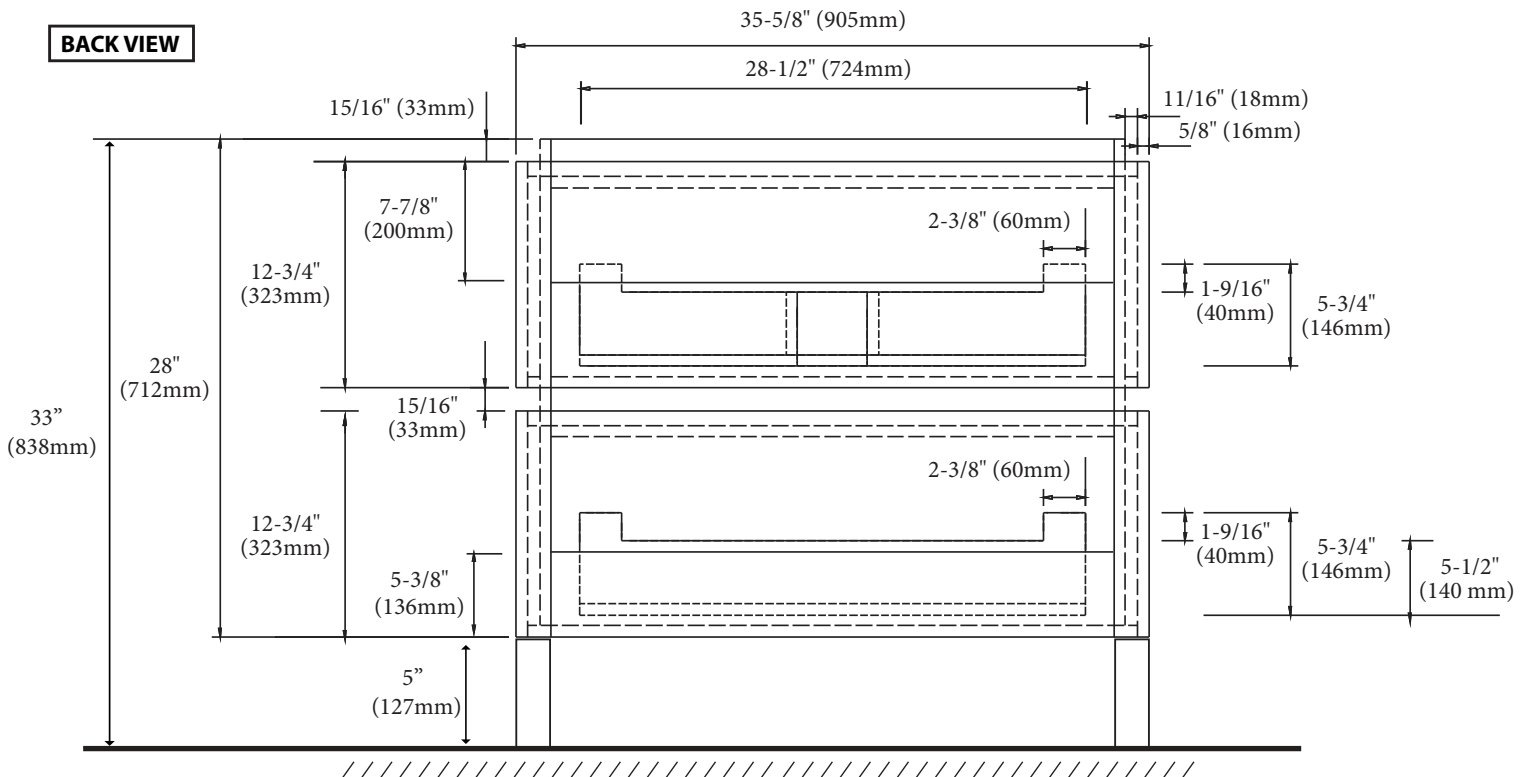

Metro - 36"

Specification & Installation Guide

Features

- Free standing 36" vanity : 33"(838mm)H x 22"(560mm)D x 35-5/8"(905mm)W
- Furniture grade plywood layered with solid wood veneer and protected with several coats of polyurethane (No particle board or MDF used)
- Matching finish inside out
- Two fully adjustable drawers with full-extension soft-close European hardware
- Drawers include adjustable tempered glass dividers and retainers
- Feet option: 4 L-feet or 2 S-feet in polished chrome or brushed nickel.

Package Dimensions

40" x 26" x 30"

Weight

182 lbs. / 83 kgs

S-FEET

SIDE VIEW

Metro - 36"

Specification & Installation Guide

TOP VIEW

BACK VIEW

Metro - 36"

Specification & Installation Guide

FRONT VIEW

ROUGH-IN DIMENSIONS

Metro - 36"

Specification & Installation Guide