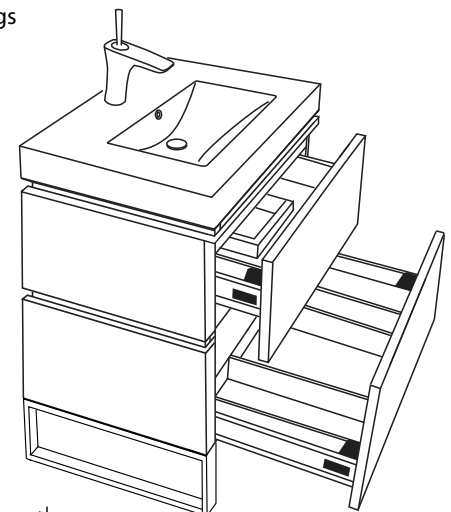

Metro - 36"

Specification & Installation Guide

Features

- Free standing 36" vanity : 33"(838mm)H x 22"(560mm)D x 35-5/8"(905mm)W
- Furniture grade plywood layered with solid wood veneer and protected with several coats of polyurethane (No particle board or MDF used)
- Matching finish inside out
- Two fully adjustable drawers with full-extension soft-close European hardware
- Drawers include adjustable tempered glass dividers and retainers
- Feet option: 4 L-feet or 2 S-feet in polished chrome or brushed nickel.

Package Dimensions

40" x 26" x 30"

Weight

182 lbs. / 83 kgs

S-FEET

SIDE VIEW

Metro - 36"

Specification & Installation Guide