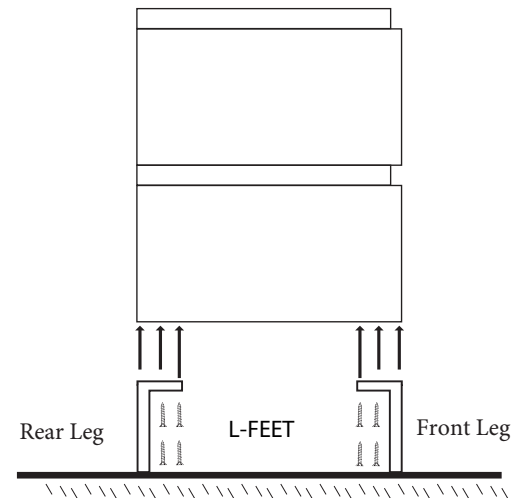

2. L- Feet installation