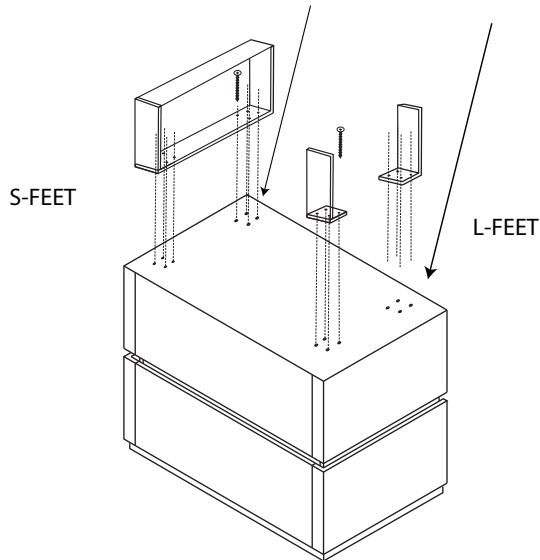

Metro - 36"

Specification & Installation Guide

Features

- Free standing 36" vanity : 33"(838mm)H x 22"(560mm)D x 35-5/8"(905mm)W
- Furniture grade plywood layered with solid wood veneer and protected with several coats of polyurethane (No particle board or MDF used)
- Matching finish inside out
- Two fully adjustable drawers with full-extension soft-close European hardware
- Drawers include adjustable tempered glass dividers and retainers
- Feet option: 4 L-feet or 2 S-feet in polished chrome or brushed nickel.

Package Dimensions

40" x 26" x 30"

Weight

182 lbs. / 83 kgs

S-FEET

SIDE VIEW

Metro - 36"

Specification & Installation Guide

TOP VIEW

BACK VIEW

Metro - 36"

Specification & Installation Guide

FRONT VIEW

ROUGH-IN DIMENSIONS

Metro - 36"

Specification & Installation Guide

INSTALLATION INSTRUCTIONS

1. Install feet

1. Place feet in indicated positions.
2. Mark screw locations.
3. Pre-drill holes with 5/64, 3/32 or 7/64 drill bit about 1/2" deep.
4. **DO NOT OVER TIGHTEN THE SCREWS. DOING SO WILL SPLIT THE WOOD SIDE PANEL.**
5. If using a regular battery drill, set clutch to minimum and increase setting as needed.
6. **DO NOT USE AN IMPACT DRILL. IT WILL SPLIT THE WOOD SIDE PANEL.**