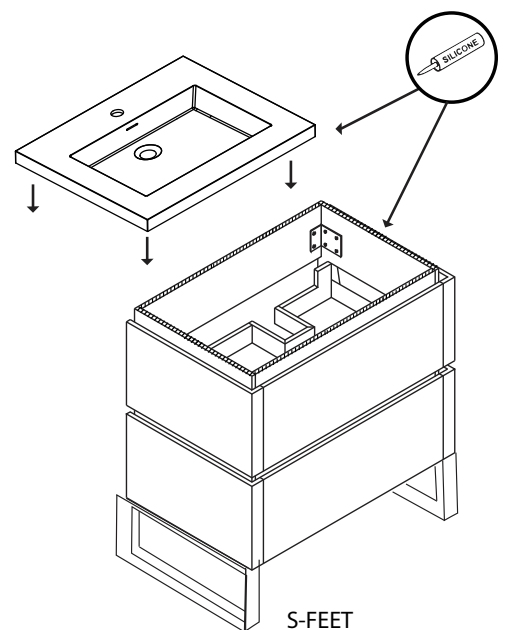

4. Install countertop with Silicone

For clarification, please contact Madeli Customer Care at (800)-819-6988 or (305)-718-8817 Ext. 1

All dimensions are approximate and subject to standard tolerance. Specifications subject to change without prior notice.

04 | Page