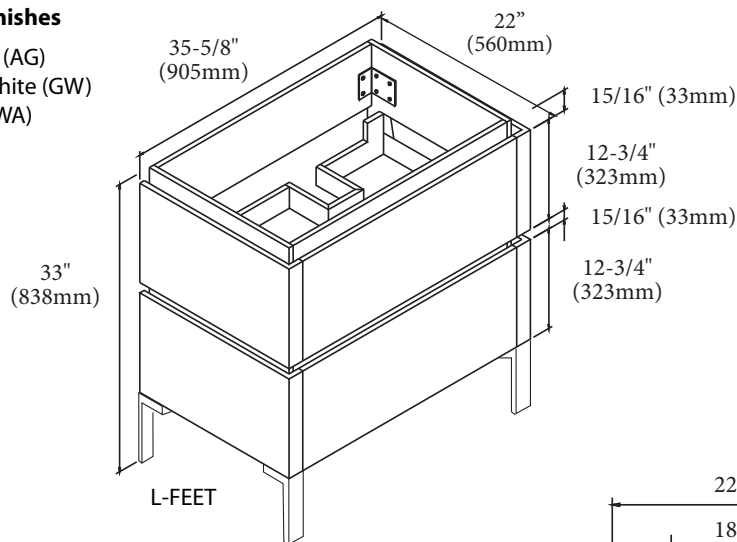

Metro - 36"

Specification & Installation Guide

Features

- Free standing 36" vanity : 33"(838mm)H x 22"(560mm)D x 35-5/8"(905mm)W
- Furniture grade plywood layered with solid wood veneer and protected with several coats of polyurethane (No particle board or MDF used)
- Matching finish inside out
- Two fully adjustable drawers with full-extension soft-close European hardware
- Drawers include adjustable tempered glass dividers and retainers
- Feet option: 4 L-feet or 2 S-feet in polished chrome or brushed nickel.

Colors/Finishes

- Ash Grey (AG)
- Glossy White (GW)
- Walnut (WA)