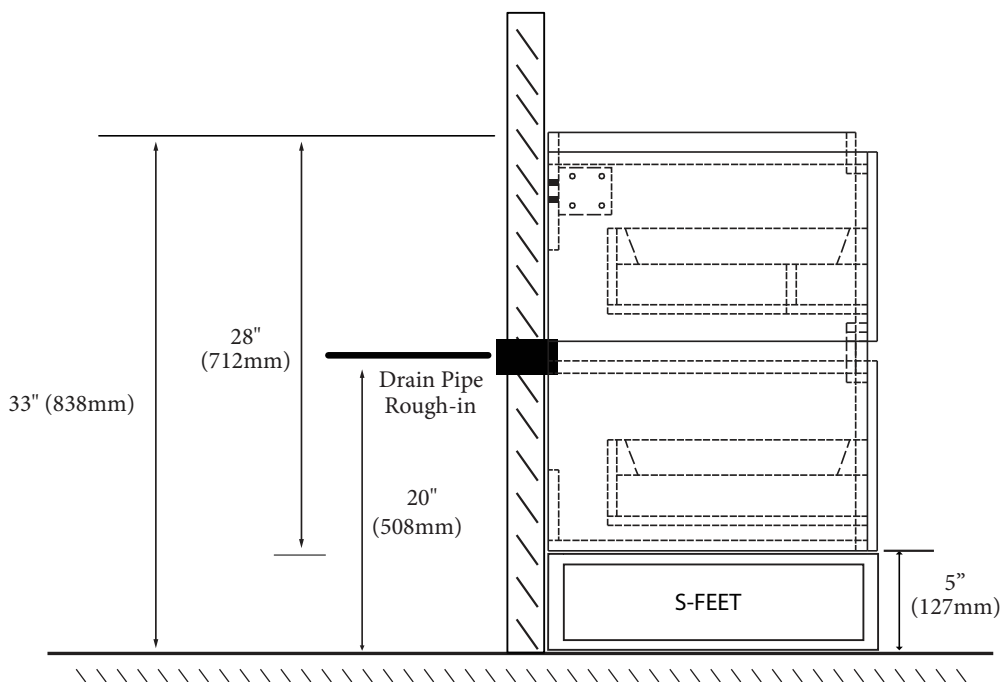

Metro - 36"

Specification & Installation Guide

Features

- Free standing 36" vanity : 33"(838mm)H x 22"(560mm)D x 35-5/8"(905mm)W
- Furniture grade plywood layered with solid wood veneer and protected with several coats of polyurethane (No particle board or MDF used)
- Matching finish inside out
- Two fully adjustable drawers with full-extension soft-close European hardware
- Drawers include adjustable tempered glass dividers and retainers
- Feet option: 4 L-feet or 2 S-feet in polished chrome or brushed nickel.

Package Dimensions

40" x 26" x 30"

Weight

182 lbs. / 83 kgs

S-FEET

SIDE VIEW

Metro - 36"

Specification & Installation Guide

TOP VIEW

BACK VIEW

Metro - 36"

Specification & Installation Guide

FRONT VIEW

ROUGH-IN DIMENSIONS

Metro - 36"

Specification & Installation Guide

INSTALLATION INSTRUCTIONS

1. Install feet

1. Place feet in indicated positions.
2. Mark screw locations.
3. Pre-drill holes with 5/64, 3/32 or 7/64 drill bit about 1/2" deep.
4. **DO NOT OVER TIGHTEN THE SCREWS. DOING SO WILL SPLIT THE WOOD SIDE PANEL.**
5. If using a regular battery drill, set clutch to minimum and increase setting as needed.
6. **DO NOT USE AN IMPACT DRILL. IT WILL SPLIT THE WOOD SIDE PANEL.**