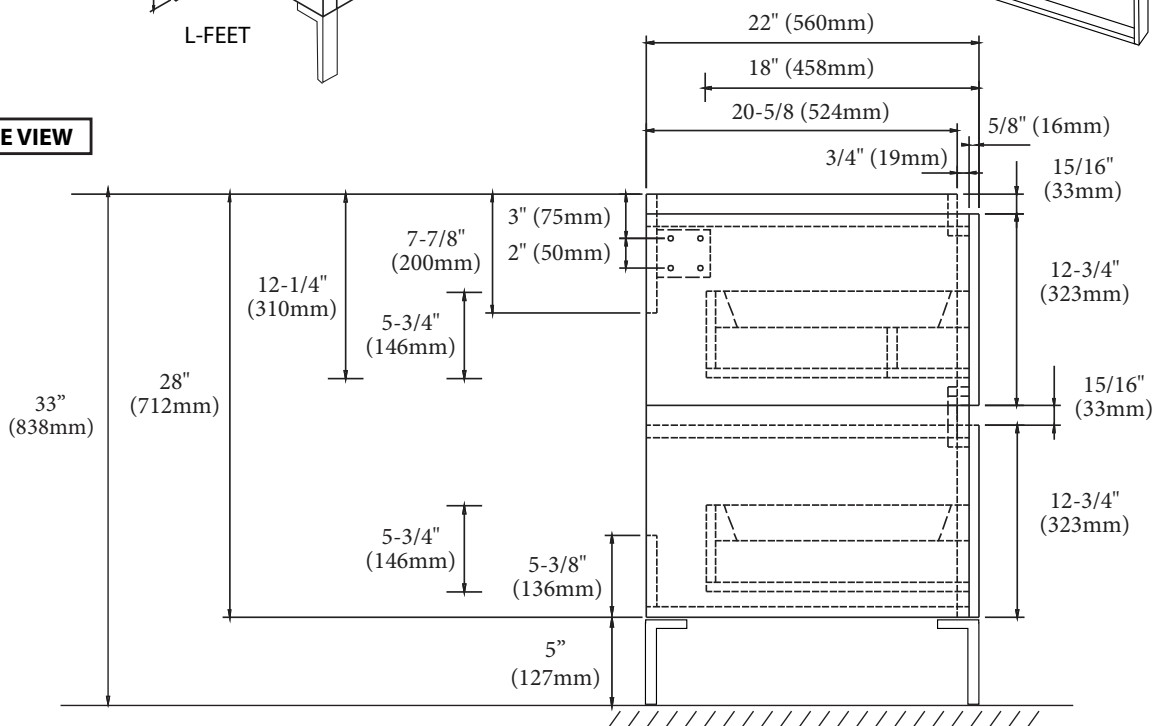

Metro - 36"

Specification & Installation Guide

Features

- Free standing 36" vanity : 33"(838mm)H x 22"(560mm)D x 35-5/8"(905mm)W
- Furniture grade plywood layered with solid wood veneer and protected with several coats of polyurethane (No particle board or MDF used)
- Matching finish inside out
- Two fully adjustable drawers with full-extension soft-close European hardware
- Drawers include adjustable tempered glass dividers and retainers
- Feet option: 4 L-feet or 2 S-feet in polished chrome or brushed nickel.

Package Dimensions

40" x 26" x 30"

Weight

182 lbs. / 83 kgs

S-FEET

SIDE VIEW

Metro - 36"

Specification & Installation Guide

TOP VIEW

BACK VIEW

Metro - 36"

Specification & Installation Guide

FRONT VIEW

ROUGH-IN DIMENSIONS

Metro - 36"

Specification & Installation Guide