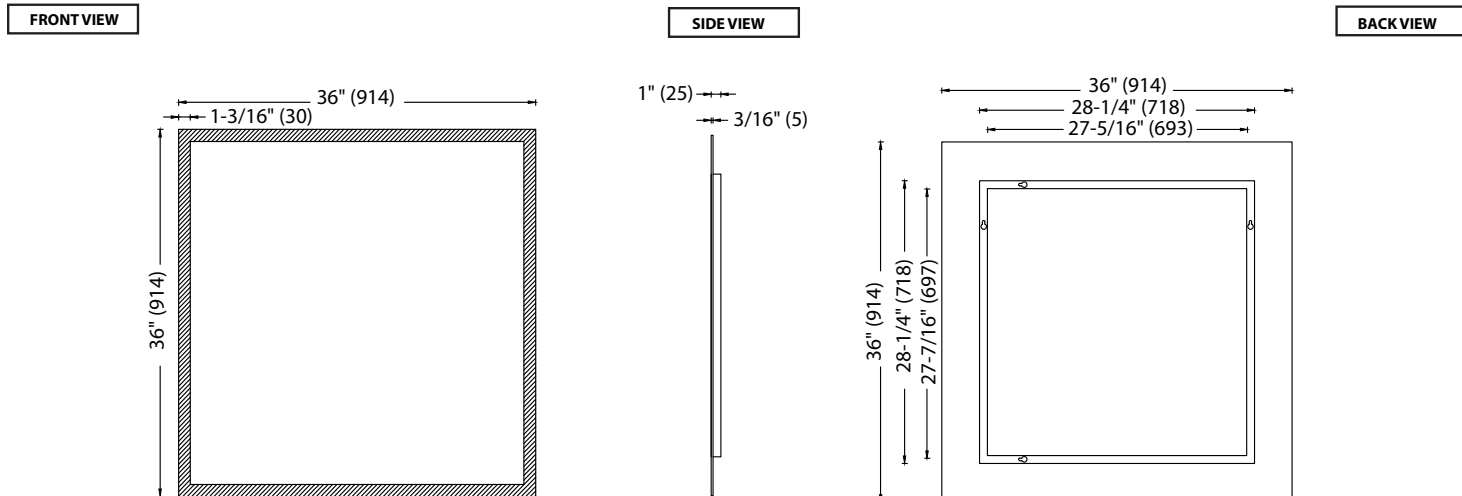

The Edge Frosted Mirror Collection

Specification & Installation Guide

RL-EG3036-F03-AL

Features

- Wall hung 30" x 36" frameless mirror.
- Designer "floating" look - 3/4" off the wall.
- Dual installation: mirror can be hung in long or short direction.
- Size: 36"(914 mm)H x 13/16"(20 mm)D x 30"(762 mm)W or 30"(762 mm)H x 13/16"(20 mm)D x 36"(914 mm)W
- Frameless DualFrost™ etched mirror edges with aluminum base
- Copper free mirror and GreenShield™ protective backing.

Package dimension

33" x 39" x 6"

Gross weight

25 lbs / 12 kgs

RL-EG3636-F03-AL

Features

- Wall hung 36" x 36" frameless mirror.
- Designer "floating" look - 3/4" off the wall.
- Size: 36"(914 mm)H x 13/16"(20 mm)D x 36"(914 mm)W
- Frameless DualFrost™ etched mirror edges with aluminum base
- Copper free mirror and GreenShield™ protective backing.

Package dimension

39" x 39" x 6"

Gross weight

30 lbs / 14 kgs

For clarification, please contact Madeli Customer Care at (800)-819-6988 or (305)-718-8817 Ext. 1

All dimensions are approximate and subject to standard tolerance. Specifications subject to change without prior notice.