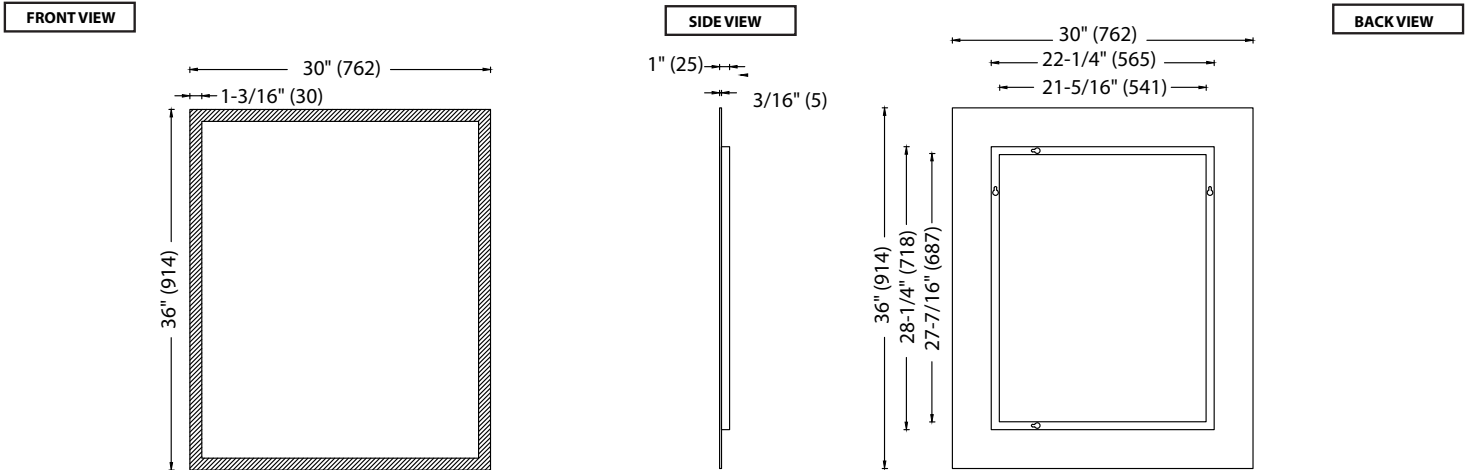

The Edge Frosted Mirror Collection

Specification & Installation Guide

RL-EG3036-F03-AL

Features

- Wall hung 30" x 36" frameless mirror.
- Designer "floating" look - 3/4" off the wall.
- Dual installation: mirror can be hung in long or short direction.
- Size: 36"(914 mm)H x 13/16"(20 mm)D x 30"(762 mm)W or 30"(762 mm)H x 13/16"(20 mm)D x 36"(914 mm)W
- Frameless DualFrost™ etched mirror edges with aluminum base
- Copper free mirror and GreenShield™ protective backing.

Package dimension

33" x 39" x 6"

Gross weight

25 lbs / 12 kgs

RL-EG3636-F03-AL

Features

- Wall hung 36" x 36" frameless mirror.
- Designer "floating" look - 3/4" off the wall.
- Size: 36"(914 mm)H x 13/16"(20 mm)D x 36"(914 mm)W
- Frameless DualFrost™ etched mirror edges with aluminum base
- Copper free mirror and GreenShield™ protective backing.

Package dimension

39" x 39" x 6"

Gross weight

30 lbs / 14 kgs

For clarification, please contact Madeli Customer Care at (800)-819-6988 or (305)-718-8817 Ext. 1

All dimensions are approximate and subject to standard tolerance. Specifications subject to change without prior notice.