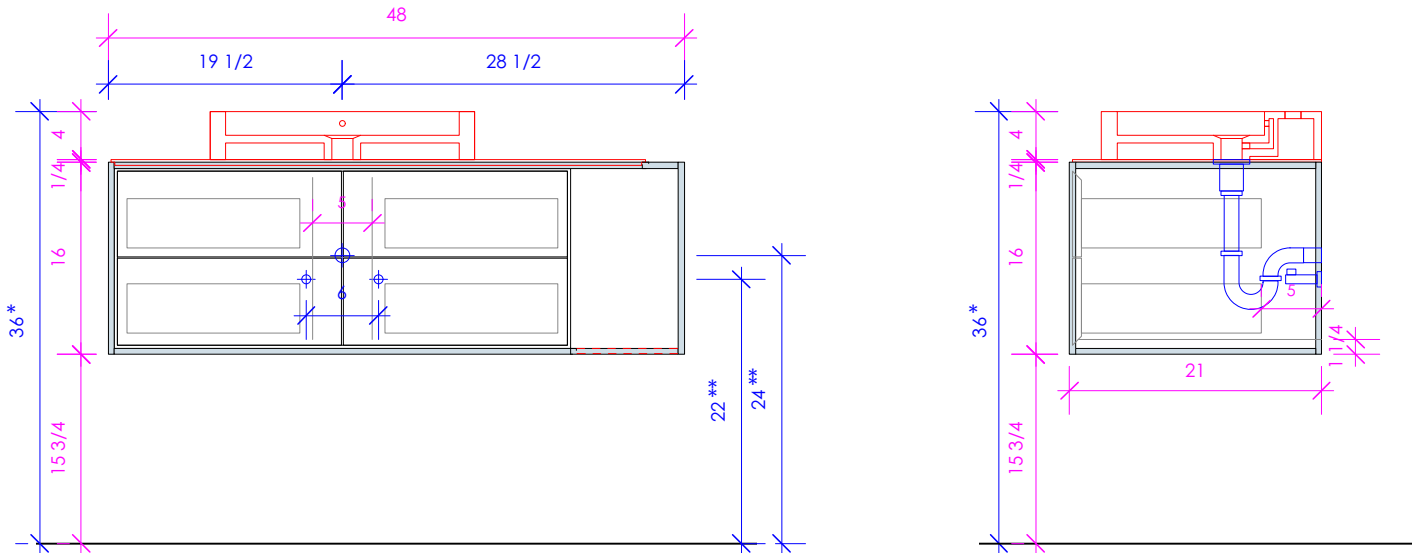

LACAVA

LINEA

LIN-VS-48L

* Recommended installation height
** Recommended plumbing location

FEATURES:

- WALL MOUNT VANITY
- FOUR DRAWERS WITH SELF-CLOSE GLIDES
- INTERIOR DRAWERS STAINED TO REFLECT EXTERIOR FINISH
- MITERED DETAILING ON DRAWERS
- DECORATIVE HARDWARE **K450** INCLUDED BUT NOT INSTALLED - CAN BE INSTALLED UPON REQUEST
- USED WITH **LIN-VS-48LF** FRAME, **LIN-VS-48LT** COUNTERTOP AND **5030** SINK (SOLD SEPARATELY)
- PROUDLY HANDMADE IN THE USA
- MANUFACTURED WITH LOW VOC FINISHES AND WOOD FROM RENEWABLE FORESTS