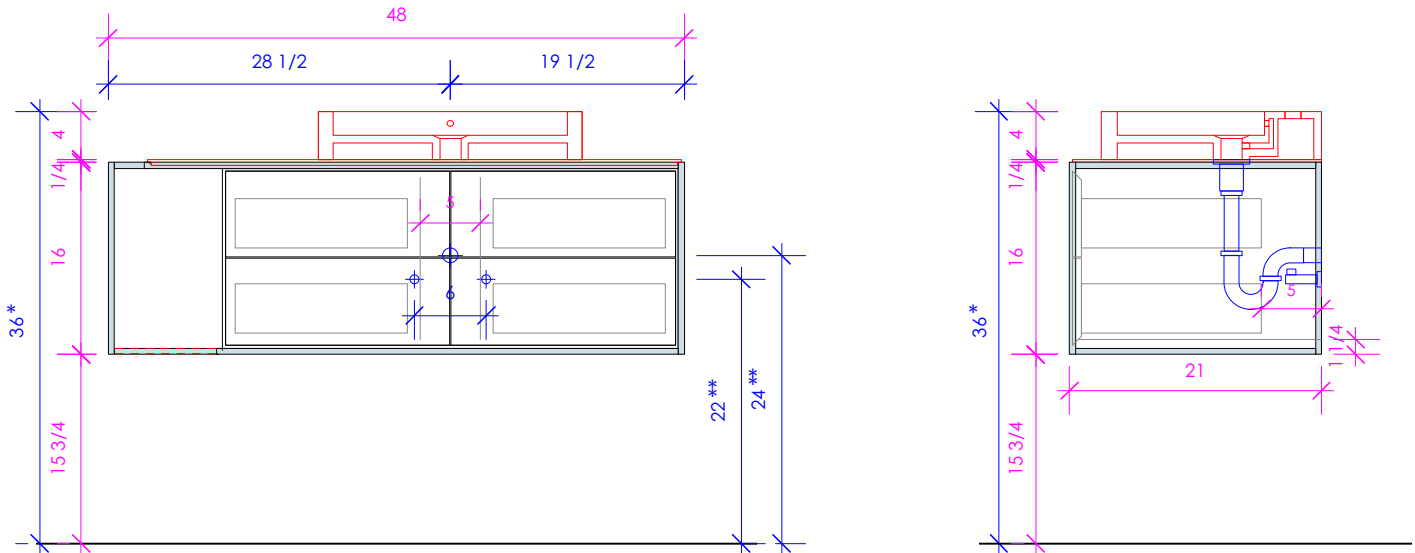

LACAVA

LINEA

LIN-VS-48L

* Recommended installation height
** Recommended plumbing location

FEATURES:

- WALL MOUNT VANITY
- FOUR DRAWERS WITH SELF-CLOSE GLIDES
- INTERIOR DRAWERS STAINED TO REFLECT EXTERIOR FINISH
- MITERED DETAILING ON DRAWERS
- DECORATIVE HARDWARE **K450** INCLUDED BUT NOT INSTALLED - CAN BE INSTALLED UPON REQUEST
- USED WITH **LIN-VS-48LF** FRAME, **LIN-VS-48LT** COUNTERTOP AND **5030** SINK (SOLD SEPARATELY)
- PROUDLY HANDMADE IN THE USA
- MANUFACTURED WITH LOW VOC FINISHES AND WOOD FROM RENEWABLE FORESTS

6630 WEST WRIGHTWOOD
CHICAGO, IL 60707

PH: 773-637-9600
FAX: 773-637-9601

LACAVA.COM
INFO@LACAVA.COM

LACAVA

LINEA

LIN-VS-48R

* Recommended installation height
** Recommended plumbing location

FEATURES: