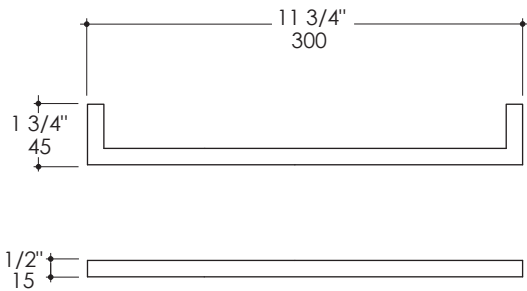

Marietta Cabinet Hardware Item #K910

Features:

- Cabinet door pull/towel bar
- Metal construction

Finish Options:

- 10 - Polished Stainless Steel
- 21 - Brushed Stainless Steel
- 44 - Matte Black
- 51 - Brushed Brass

Product Specifications:

Notes:

Drawings provided herein are meant to give the user an idea of the product and are not made to scale. The size in inches is rounded up to the nearest 1/16".

LACAVA is committed to the highest level of customer service. Please feel free to contact us at 1-888-522-2823 (toll free) or by email at info@lacava.com for technical assistance or any general inquiries.