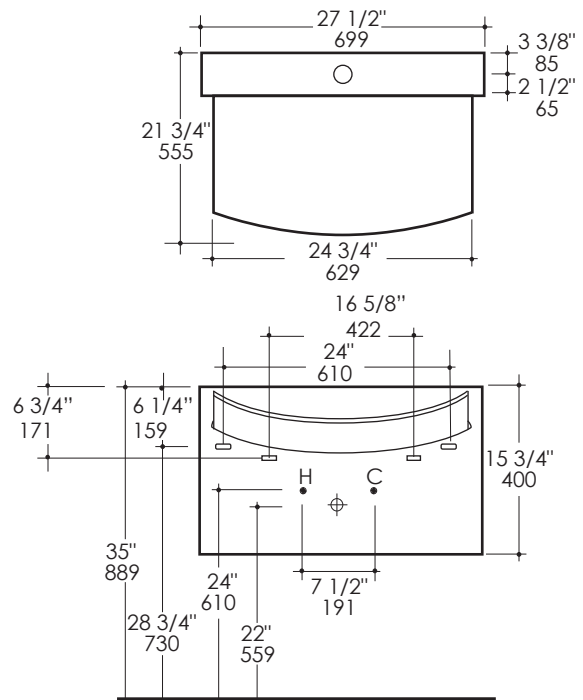

BLOCK Lavatory Item #4500G

Features:

- Porcelain/clear glass lavatory without overflow
- Wall-mounted installation
- Mounting bolts are included
- Faucet hole diameter is 1 3/8"
- Drain/trap included
- Recommended low-flow faucets with aerators to prevent splashing
- Can be installed to meet ADA compliance
- Weight: 60 lbs.

Finish Options:

001 - White

Faucet Hole Options:

- 00 - no faucet holes
- 01 - one faucet hole

Product Specifications:

Notes:

Drawings provided herein are meant to give the user an idea of the product and are not made to scale. The size in inches is rounded up to the nearest 1/16". Slight variances can often occur with porcelain and woodwork. Therefore, LACAVA will not be held responsible for any cutouts, countertops, or furniture made without the actual product or template from LACAVA.