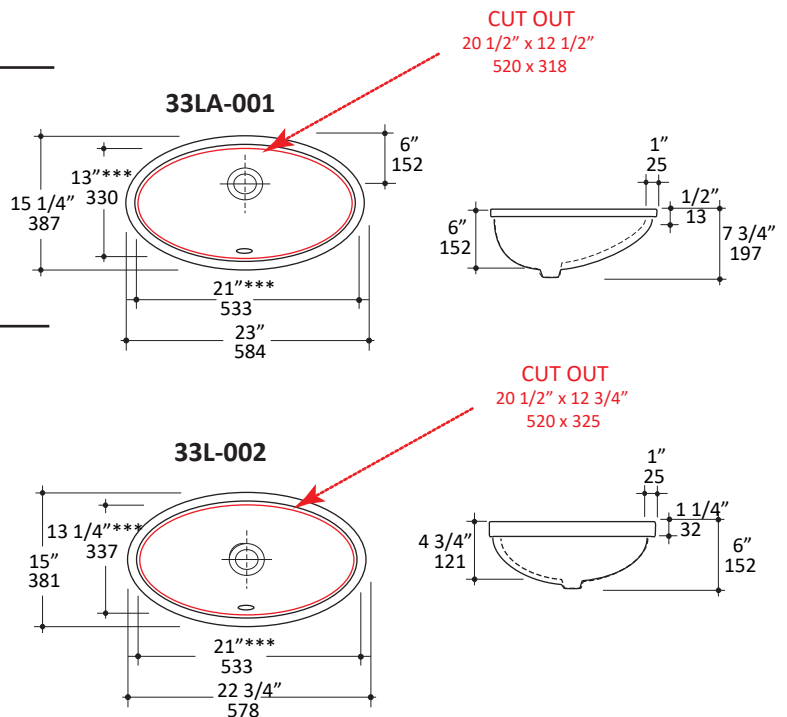

## Specifications:

|                             |                                                                             |
|-----------------------------|-----------------------------------------------------------------------------|
| <b>Installation:</b>        | Undermount                                                                  |
| <b>Exterior Dimensions:</b> | 33LA-001: 23" w x 15 1/4" d x 7 3/4" h<br>33L-002: 22 3/4" w x 15" d x 6" h |
| <b>Material:</b>            | Porcelain                                                                   |
| <b>Weight:</b>              | White-16 lbs<br>Biscuit-14 lbs                                              |
| <b>Overflow:</b>            | Yes                                                                         |
| <b>Finishes:</b>            | 001 - White (33LA)<br>002 - Biscuit (33L)                                   |
| <b>Faucet Holes:</b>        | None                                                                        |
| <b>Faucet Hole Size:</b>    | N/A                                                                         |
| <b>Drain Hole Size:</b>     | Ø 1 3/4"                                                                    |

## Features:

- Porcelain sink with overflow
- Most standard American drains can also be used
- Unfinished exterior
- Template cut-out is available upon request

\*\*\*Cut-out must have min. 1/4" overhang on all sides.  
Please use CAD file for template information.  
It is best to use the actual product to make correct cut-outs.

## Recommended Items:

- European drain with overflow
  - 7100-13OF
  - 7100-16OF

LACAVA reserves the right to revise any dimension or information on this sheet without notice. Dimensions are nominal and may vary within an industry accepted tolerance of 1/4".  
Drawings provided herein are meant to give the user an idea of the product and are not made to scale.  
Revised: 2/12/2019