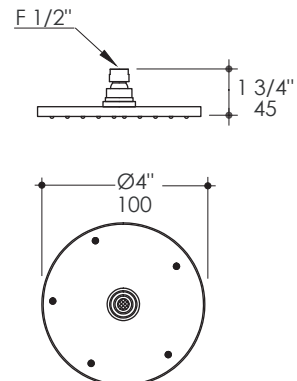

Minimal Shower Head Item #0414

Features:

- Tilting round rain shower head
- Brass construction with 60 rubber nozzles
- Wall-mount installation recommended
- Arm and flange sold separately
- Recommended max. water pressure 43.5 PSI

Notes:

Drawings provided herein are meant to give the user an idea of the product and are not made to scale. The size in inches is rounded up to the nearest 1/16".

LACAVA is committed to the highest level of customer service. Please feel free to contact us at 1-888-522-2823 (toll free) or by email at info@lacava.com for technical assistance or any general inquiries.