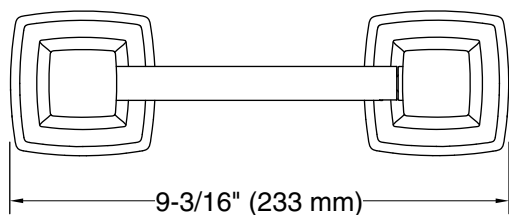

Riff®
Pivoting toilet paper holder
K-27413

Features

- Pivoting holder makes changing toilet paper quick and simple.
- Coordinates with other products in the Riff collection.

Material

- Premium metal construction for durability and reliability.
- KOHLER finishes resist corrosion and tarnishing.

Technical Information

All product dimensions are nominal.

Material: Zinc