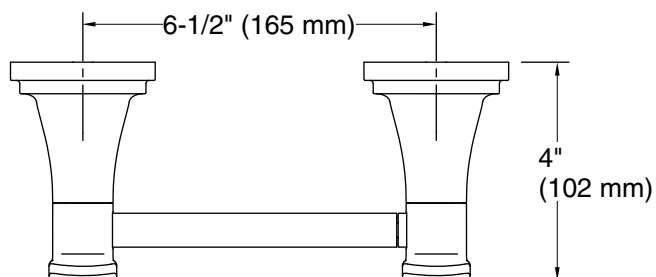

Riff®
Pivoting toilet paper holder
K-27413

Features

- Pivoting holder makes changing toilet paper quick and simple.
- Coordinates with other products in the Riff collection.

Material

- Premium metal construction for durability and reliability.
- KOHLER finishes resist corrosion and tarnishing.

Technical Information

All product dimensions are nominal.

Material: Zinc