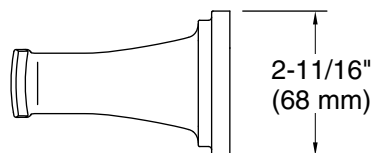

Riff®
Pivoting toilet paper holder
K-27413

Features

- Pivoting holder makes changing toilet paper quick and simple.
- Coordinates with other products in the Riff collection.

Material

- Premium metal construction for durability and reliability.
- KOHLER finishes resist corrosion and tarnishing.

Technical Information

All product dimensions are nominal.

Material: Zinc