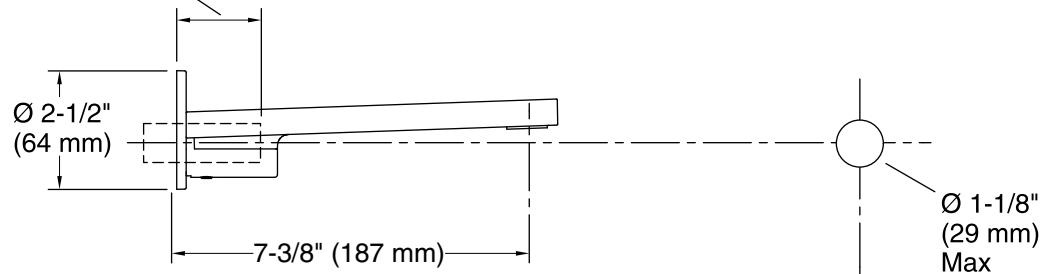

Available Colors/Finishes

Color tiles intended for reference only.

Color	Code	Description
	CP	Polished Chrome
	TT	Titanium

Slip-Fit Spout:

Extend 5/8" OD tube 1-1/2"
(38 mm) from finished wall.

Threaded Spout:

Extend 1/2" NPT pipe 1-1/2"
(38 mm) from finished wall.

**Technical Information**

All product dimensions are nominal.

Notes

Install this product according to the installation guide.