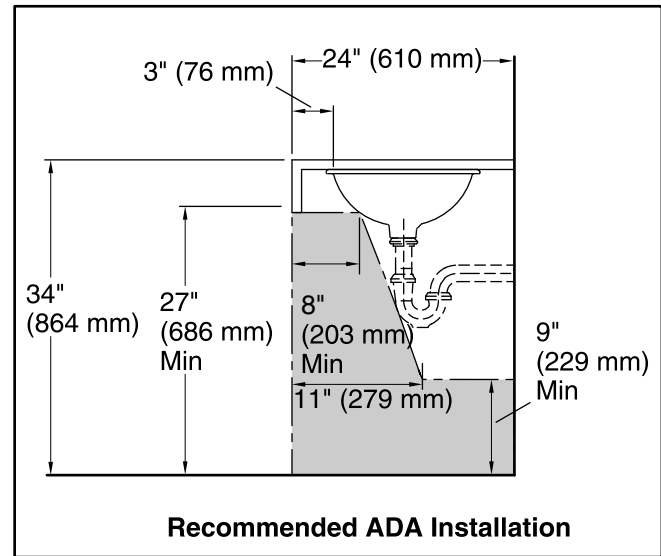

Material

- Vitreous china.

Installation

- Under-mount

Included Components

Additional Components:
1193643 Basin Clamps

ADA

Codes/Standards

Technical Information

All product dimensions are nominal.

Bowl configuration: Single

Installation: Under-mount

Bowl area (Only): Length: 17" (432 mm)
Width: 14" (356 mm)
Bowl depth: 5-1/4" (133 mm)
Water depth: 5-1/4" (133 mm)