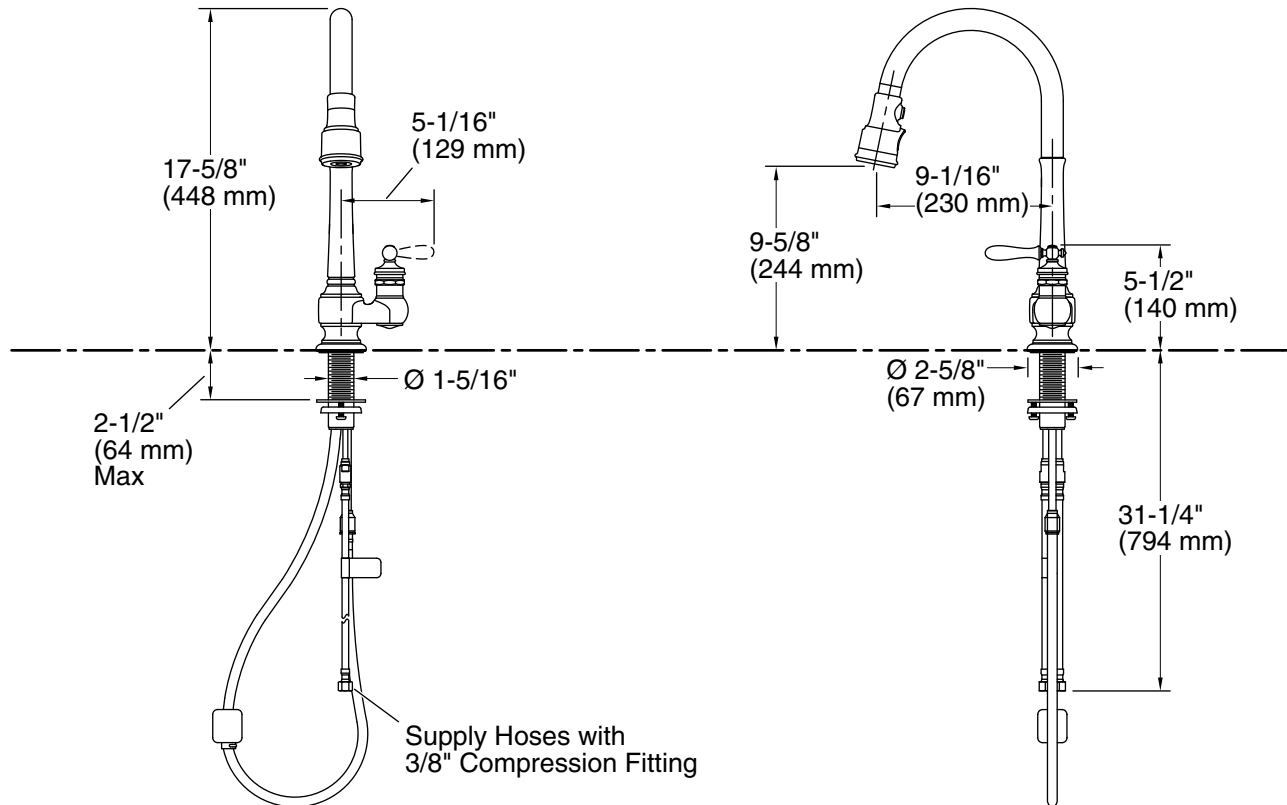

Adapters, Rough-in and Extension Kits

1012715 Range: 3-1/4" (83 mm) -
5-3/8" (137 mm)

Recommended Products/Accessories

1167289
K-99272 Three-Hole Kitchen Faucet Escutcheon
K-23723 Faucet cleaner

ADA

CSA B651

Technical Information

All product dimensions are nominal.

Notes

Install this product according to the installation guide.

ADA complaint for faucet handles only.

ADA, CSA B651 compliant when installed to the specific requirements of these regulations.