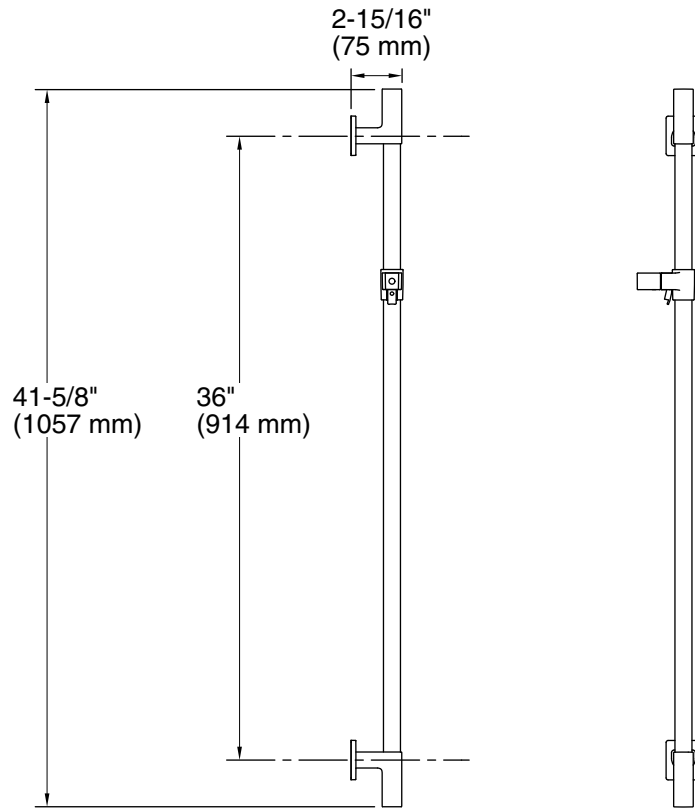

Features

- Adjustable mounting brackets offer installation flexibility.
- Adjustable angle of handshower.
- Metal construction.
- Coordinates with Awaken showerheads, handshowers and showering accessories.

Technical Information

All product dimensions are nominal.

Notes

Install this product according to the installation guide.

ADA, OBC, CSA B651 compliant when installed to the specific requirements of these regulations.