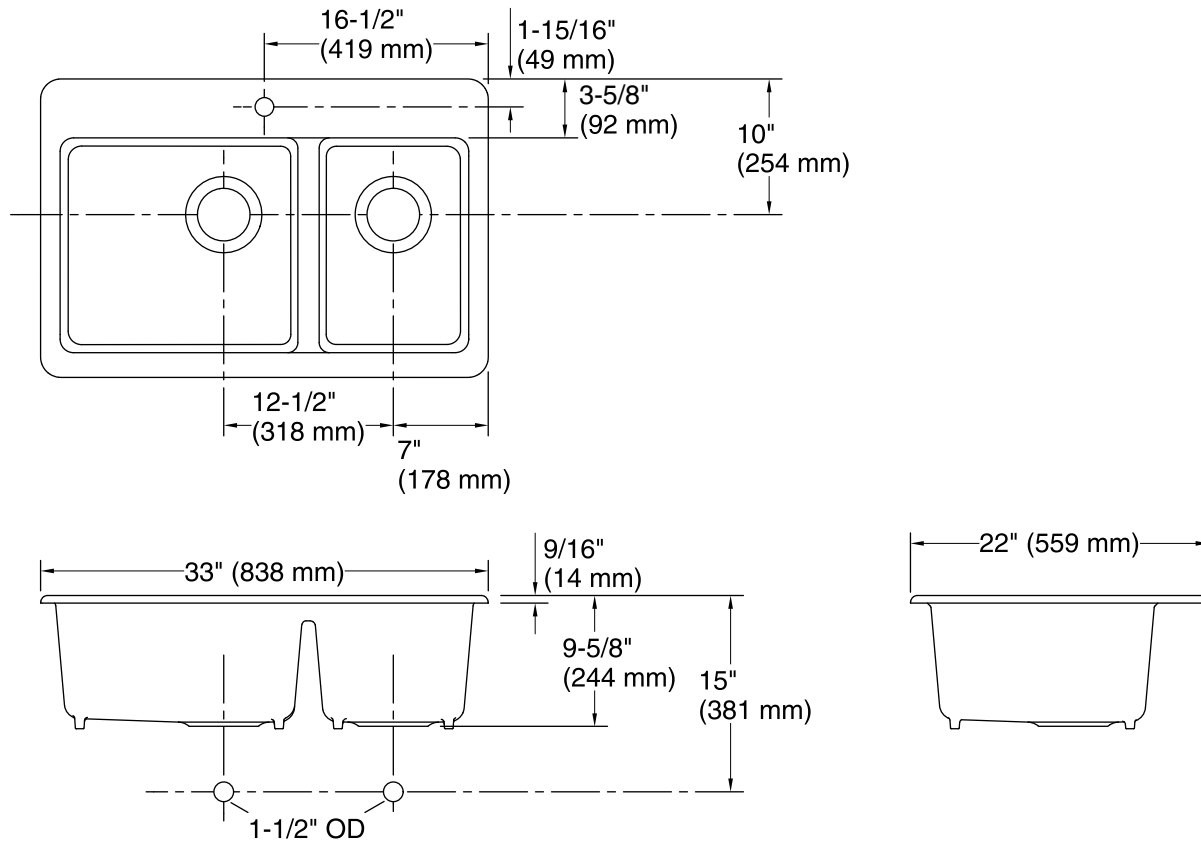

Features

- 33-inch minimum base cabinet width.
- Large/medium bowls.
- 9-inch depth.
- Single faucet hole.
- Bowl slopes 2 degrees toward drain to minimize water pooling.
- Offset drains increase workspace in the sink and storage space underneath.
- Includes K-6239 colander with integral cutting board and K-9234 left-hand bottom sink rack.

Included Components

Product consists of:

K-9234 Left-Bowl Sink Rack
K-6239 Colander with Cutting Board

Codes/Standards

ASME A112.19.1/CSA B45.2

KOHLER® Enameled Cast Iron Kitchen Sink Lifetime Limited Warranty

Technical Information

All product dimensions are nominal.

Bowl configuration: Off-set Large/small

Installation: Top-mount

Min. base cabinet width: 36" (914 mm)

Bowl area (Left): Length: 17-9/16" (446 mm)
 Width: 17-1/4" (438 mm)
 Bowl depth: 9" (229 mm)
 Water depth: 9" (229 mm)

Bowl area (Right): Length: 11-1/16" (281 mm)
 Width: 17-1/4" (438 mm)
 Bowl depth: 9" (229 mm)
 Water depth: 9" (229 mm)

Number of deck holes: 1

Faucet hole(s): 1-3/8" (35 mm)

Drain hole: 3-7/8" (98 mm)

Template: 1166727-7, required, included