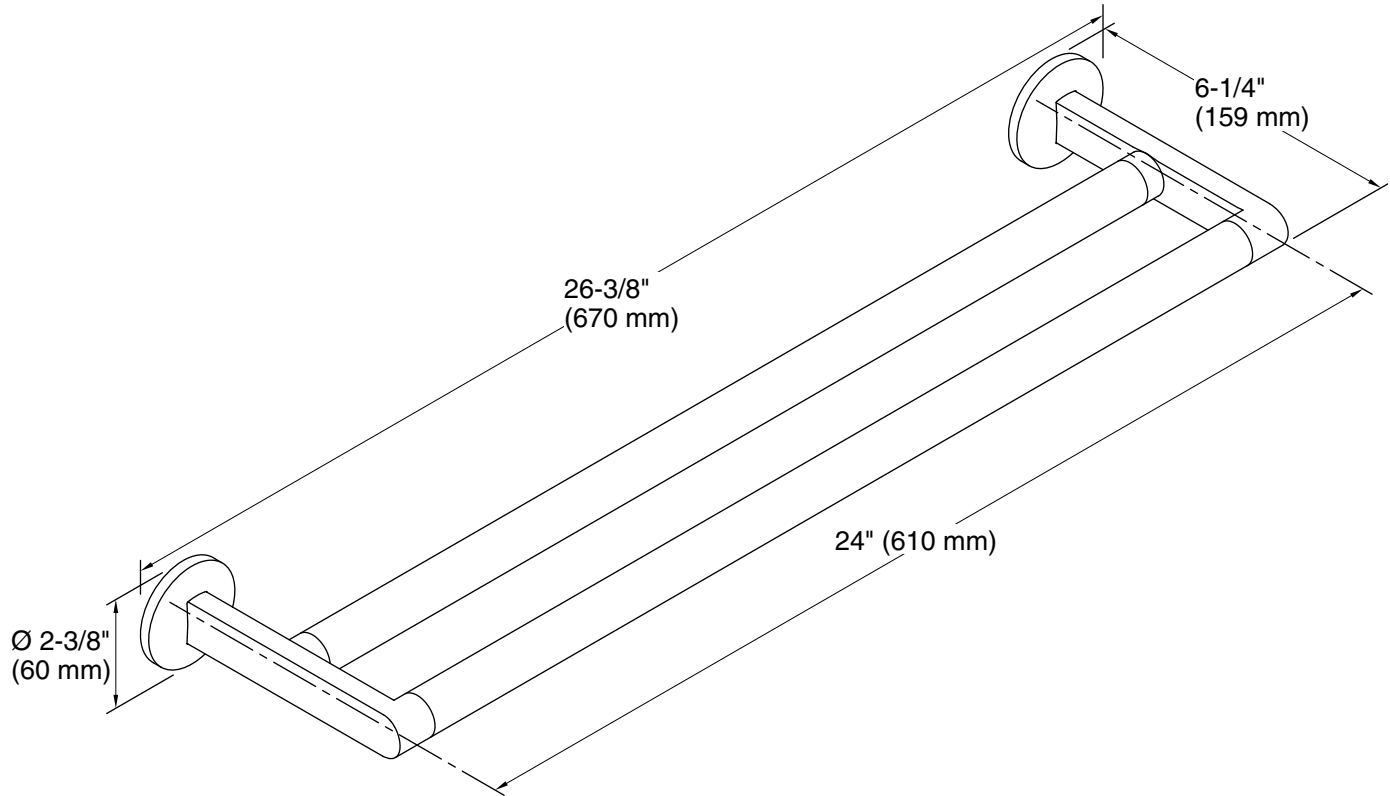

### Technical Information

All product dimensions are nominal.

Installation Type: Wall-mount

Material: Zinc, Brass