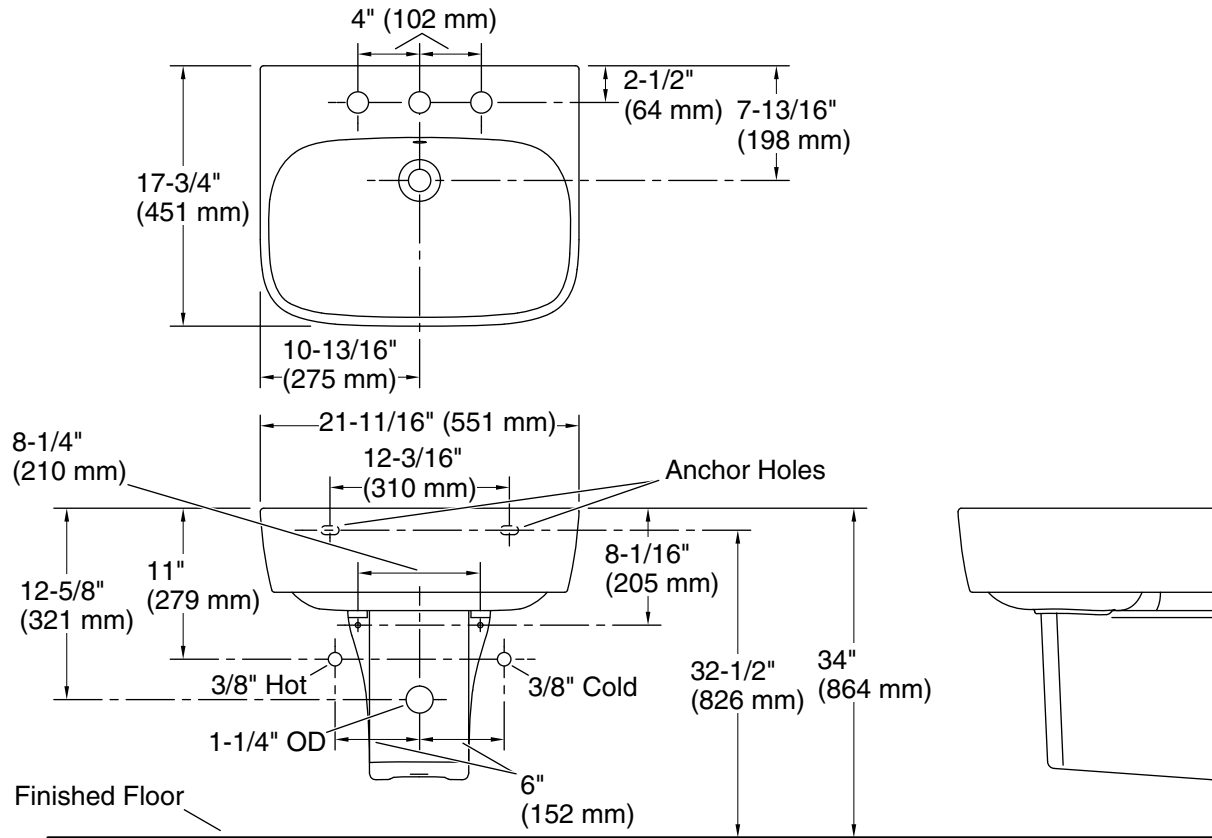

Technical Information

All product dimensions are nominal.

Installation: Wall-mount

Number of deck holes: 3

Faucet hole spacing: 8" (203 mm)

Drain hole: 1-3/4" (44 mm)

Notes

Install this product according to the installation instructions.