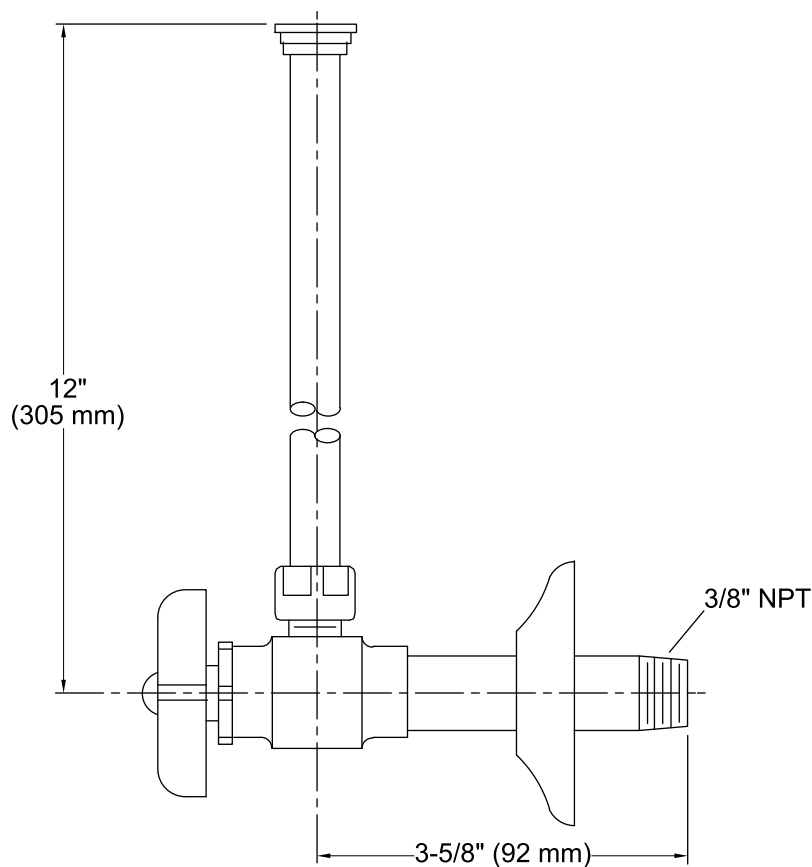

KOHLER® Faucets

Angle Supply with Stop (single) K-7637

Features

- Brass construction.
- Compression valve.
- Annealed vertical tube with supply flange.
- 3/8" NPT connection with flange.
- Four-arm handle stop.

THE BOLD LOOK
OF **KOHLER**®

Technical Information

All product dimensions are nominal.

Notes

Install this product according to the installation guide.