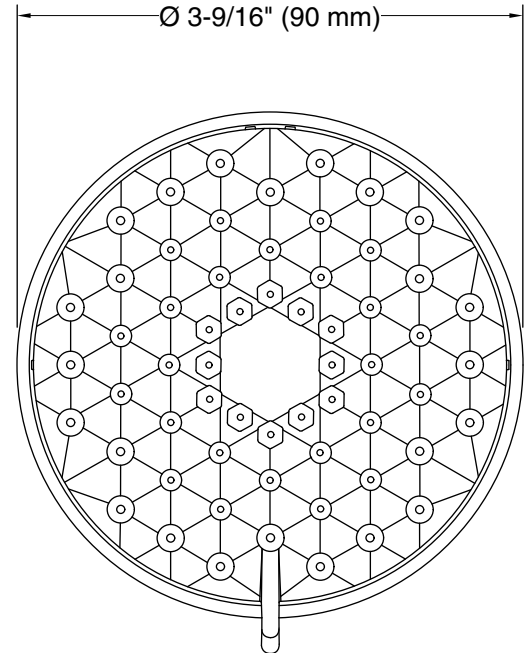

Features

- Showerhead features contemporary design.
- Advanced spray engine provides three alternate experiences: wide coverage, intense drenching, and targeted spray.
- Wide-coverage spray produces an encompassing spray for everyday use.
- Intense drenching spray delivers a forceful spray ideal for rinsing soap from hair.
- Targeted spray is a focused stream for targeting sore muscles or use as a utility spray.
- Simple thumb tab allows for a smooth transition between sprays.
- Spray nozzles cover full area of sprayhead.
- MasterClean™ sprayface features an easy-to-clean surface that withstands mineral buildup.
- 1.75 gpm (gallons per minute) showerhead flow rate.
- 1/2" NPT connection.

Recommended Products/Accessories

- K-7395 Shower Arm and Flange
- K-7397 Shower Arm and Flange
- K-23723 Faucet cleaner

Codes/Standards

ASME A112.18.1/CSA B125.1
DOE - Energy Policy Act 1992
EPA WaterSense®
California Energy Commission (CEC)

Technical Information

All product dimensions are nominal.

Showerhead/Body Spray:

Rated maximum flow: 1.75 gal/min (6.6 l/min)

Pressure: 45 psi (3.1 bar)

Notes

Install this product according to the installation instructions.