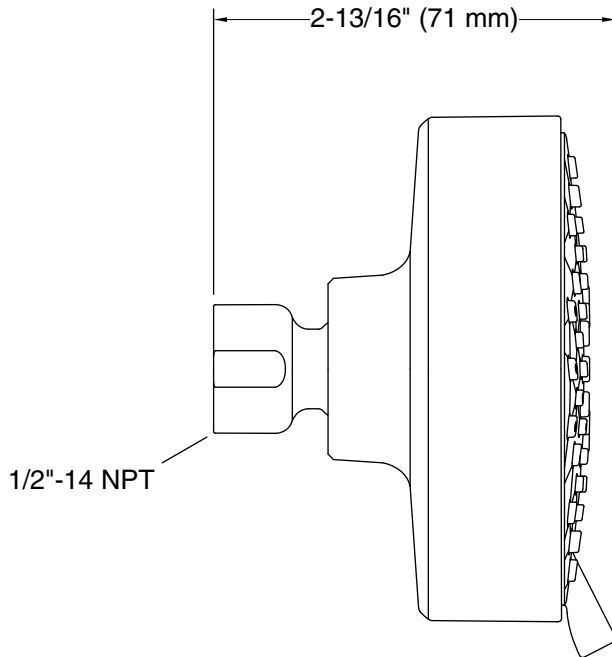

Features

- Showerhead features contemporary design.
- Advanced spray engine provides three alternate experiences: wide coverage, intense drenching, and targeted spray.
- Wide-coverage spray produces an encompassing spray for everyday use.
- Intense drenching spray delivers a forceful spray ideal for rinsing soap from hair.
- Targeted spray is a focused stream for targeting sore muscles or use as a utility spray.
- Simple thumb tab allows for a smooth transition between sprays.
- Spray nozzles cover full area of sprayhead.
- MasterClean™ sprayface features an easy-to-clean surface that withstands mineral buildup.
- 1.75 gpm (gallons per minute) showerhead flow rate.
- 1/2" NPT connection.

Recommended Products/Accessories

- K-7395 Shower Arm and Flange
- K-7397 Shower Arm and Flange
- K-23723 Faucet cleaner

Codes/Standards

ASME A112.18.1/CSA B125.1
DOE - Energy Policy Act 1992
EPA WaterSense®
California Energy Commission (CEC)

Technical Information

All product dimensions are nominal.

Showerhead/Body Spray:

Rated maximum flow: 1.75 gal/min (6.6 l/min)

Pressure: 45 psi (3.1 bar)

Notes

Install this product according to the installation instructions.