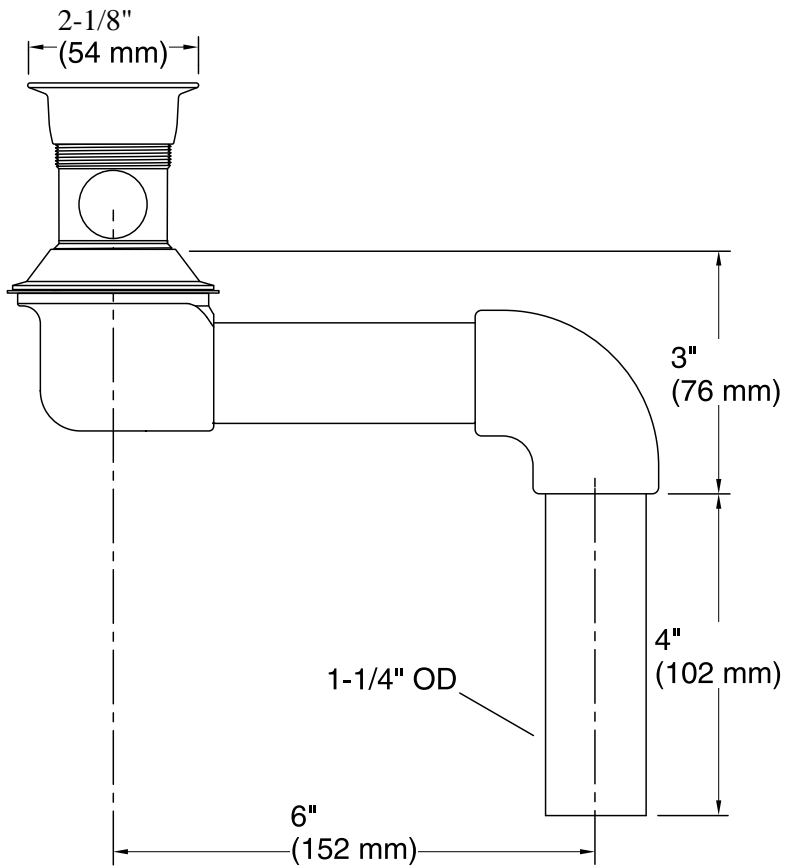

### Features

- 1-1/4" (32 mm) connection.
- Intended for bathroom sink installations.
- Grid drain.
- 6" (152 mm) offset.

### Material

- Brass construction.
- With overflow.

### Technical Information

All product dimensions are nominal.