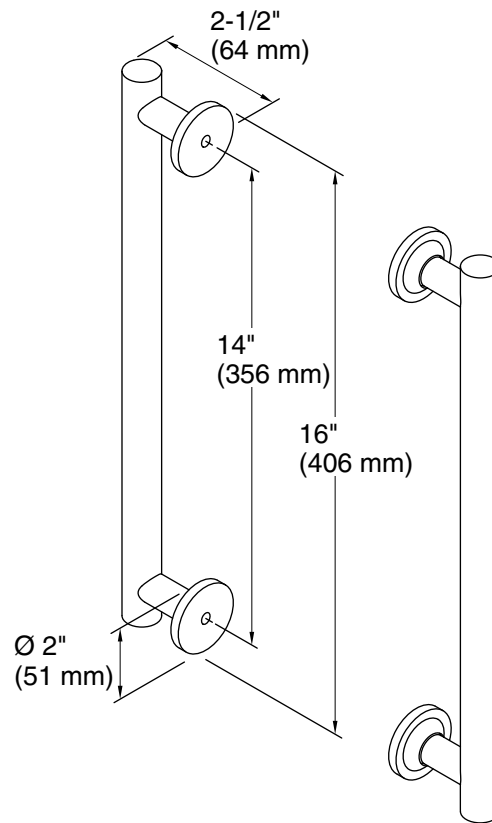

### Features

- Generous 14" (356 mm) handle length
- Double handle opens door from the inside and outside of the shower
- For use with heavy glass pivot shower doors
- Coordinates with other products in the Purist collection

## Technical Information

All product dimensions are nominal.

Material: Brass

## Notes

Install this product according to the installation guide.

This handle is designed to be paired with the Heavy Glass Pivot shower doors. For custom installations,  $\text{Ø } 1/2''$  holes are required at the dimensions shown.