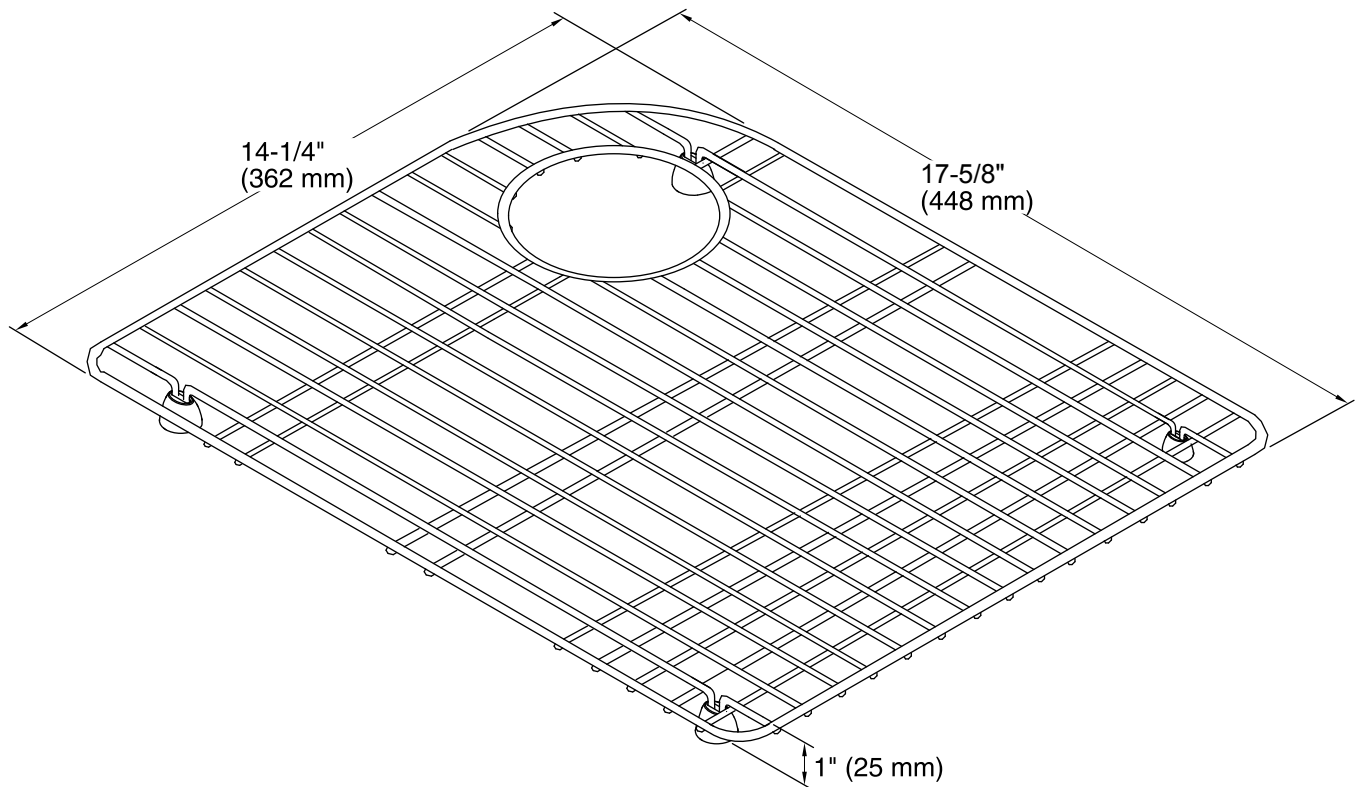

Features

- Fits in the left bowl of the K-5931 and K-5932 Executive Chef kitchen sinks.
- Durable stainless-steel construction.
- Helps protect sink surface from daily wear.
- Dishwasher safe.
- Rubber feet provide added protection.

Technical Information

All product dimensions are nominal.

Material: Stainless Steel