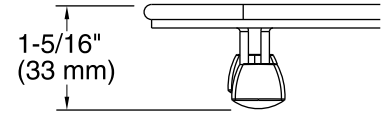

KOHLER®

Whitehaven®

Sink Rack

K-5828

Technical Information

All product dimensions are nominal.

Material: Stainless Steel

1-800-4KOHLER (1-800-456-4537)