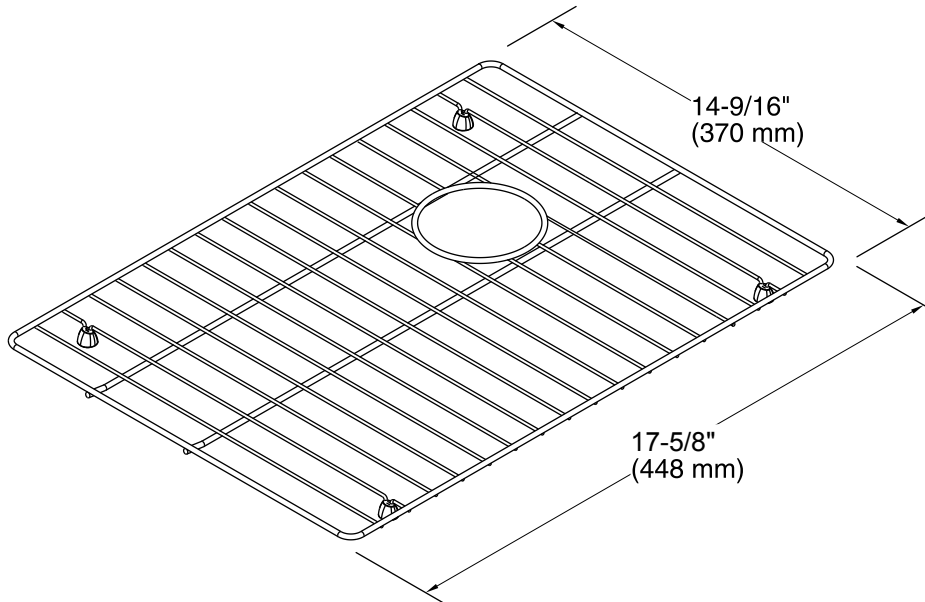

Features

- Fits in the large bowl of the K-6426 and K-6427 Whitehaven kitchen sinks.
- Durable stainless-steel construction.
- Helps protect sink surface from daily wear.
- Dishwasher safe.
- Rubber feet provide added protection.

KOHLER®

Whitehaven®

Sink Rack

K-5828

Technical Information

All product dimensions are nominal.

Material: Stainless Steel

1-800-4KOHLER (1-800-456-4537)