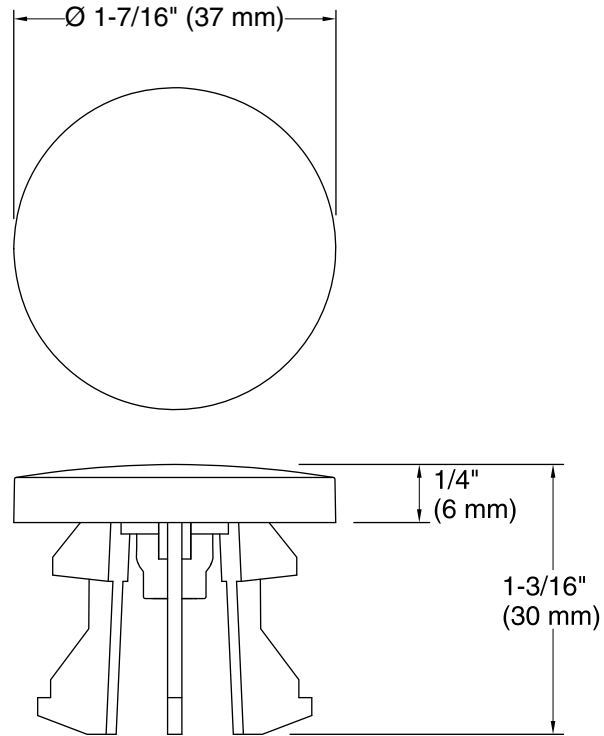

Technical Information

All product dimensions are nominal.

Material: Metal

Notes

Install this product according to the installation guide.