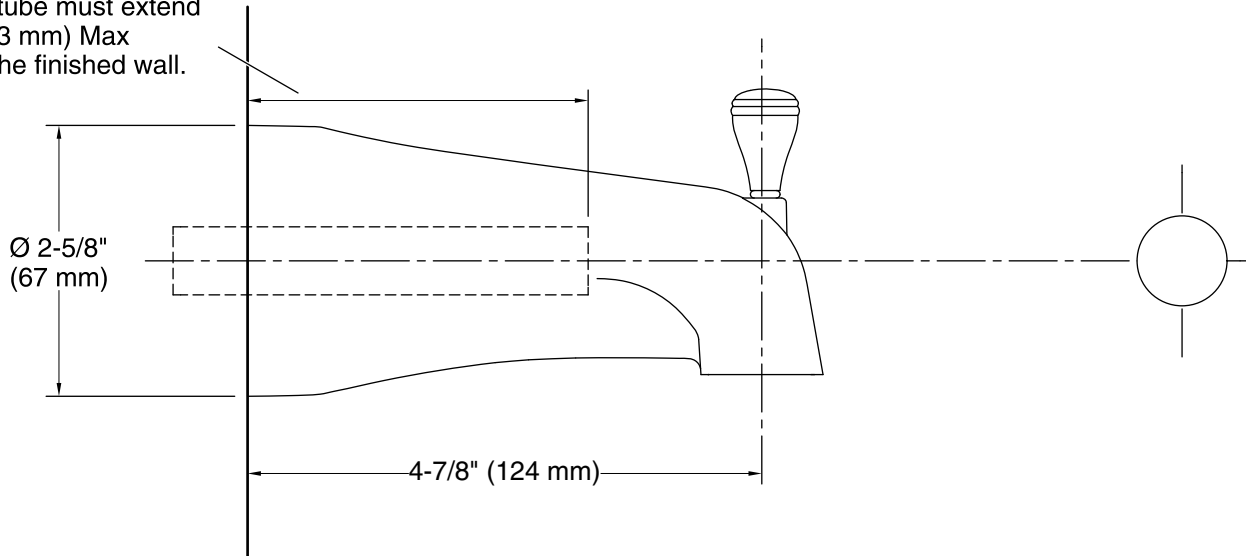

Features

- 4-5/8" diverter bath spout with copper slip-fit connection.
- Coordinates with Devonshire faucets, accessories, and showering components to complete your bathroom

Material

- KOHLER finishes resist corrosion and tarnishing.
- Premium Metal Construction.
- KOHLER finishes resist corrosion and tarnishing.

For slip-fit spout:

5/8" OD tube must extend
3-1/4" (83 mm) Max
beyond the finished wall.

Technical Information

All product dimensions are nominal.

Notes

Install this product according to the installation guide.