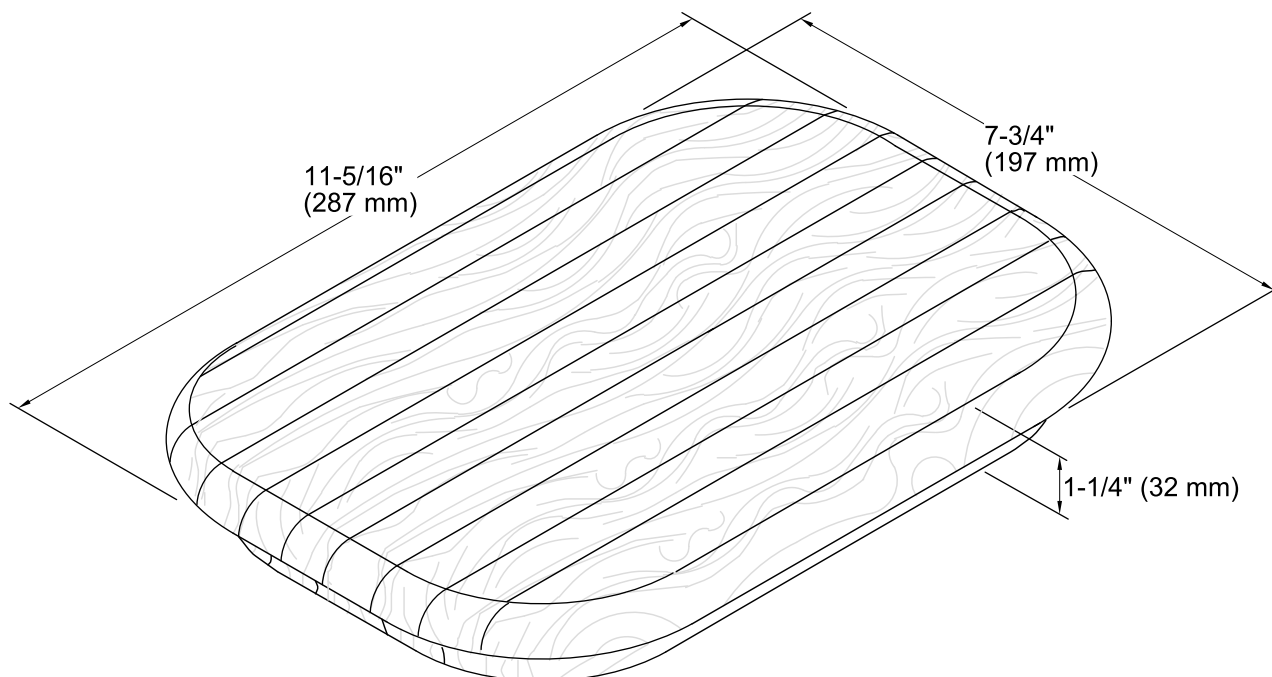

Features

- Fits over the K-3361 Staccato kitchen sink.
- Durable hardwood construction.
- Provides a workstation for quick and easy food prepping.

Codes/Standards

EPA TSCA Title VI

KOHLER® One-Year Limited Warranty

See website for detailed warranty information.

Technical Information

All product dimensions are nominal.

Material: Wood