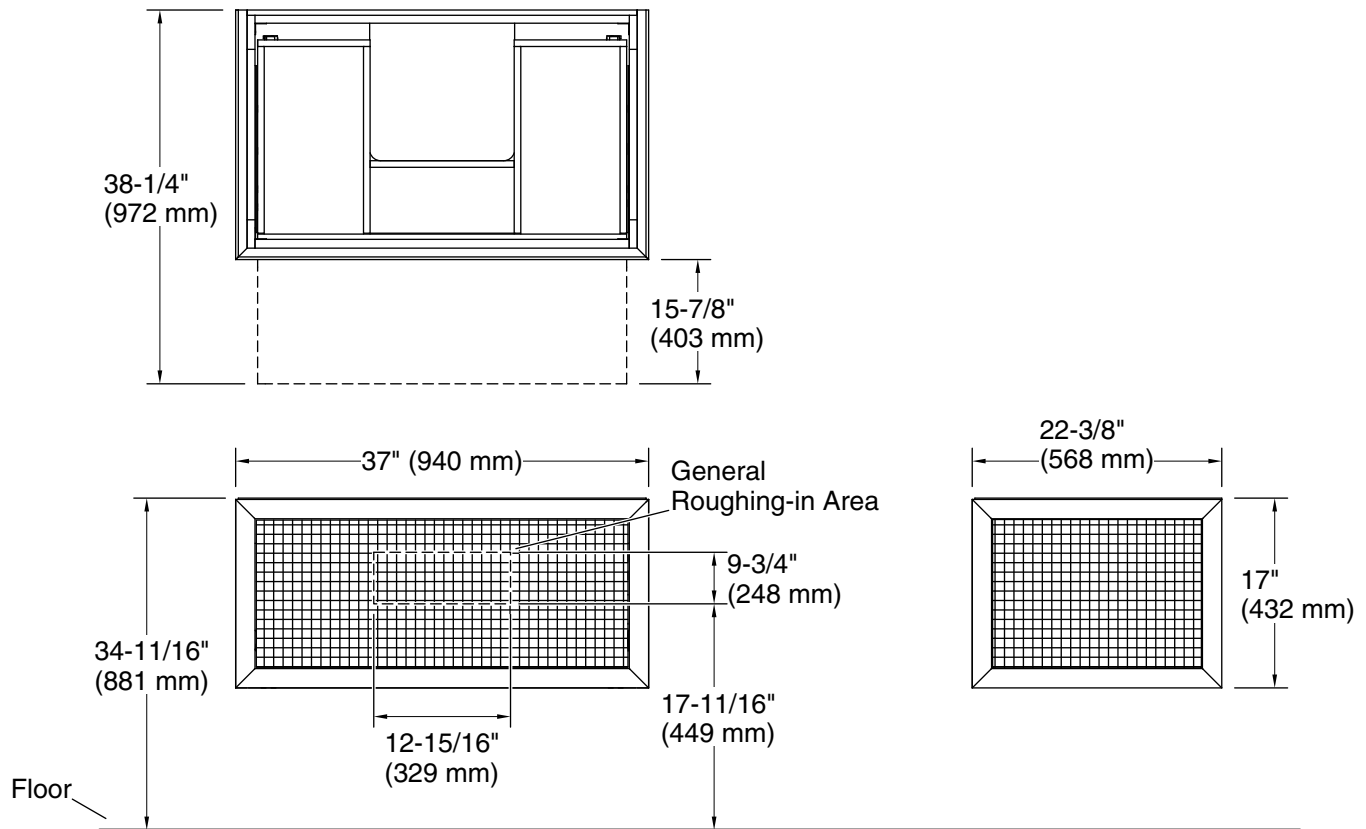

	0	White
	GL7	

Technical Information

All product dimensions are nominal.

Notes

Install this product according to the installation instructions.