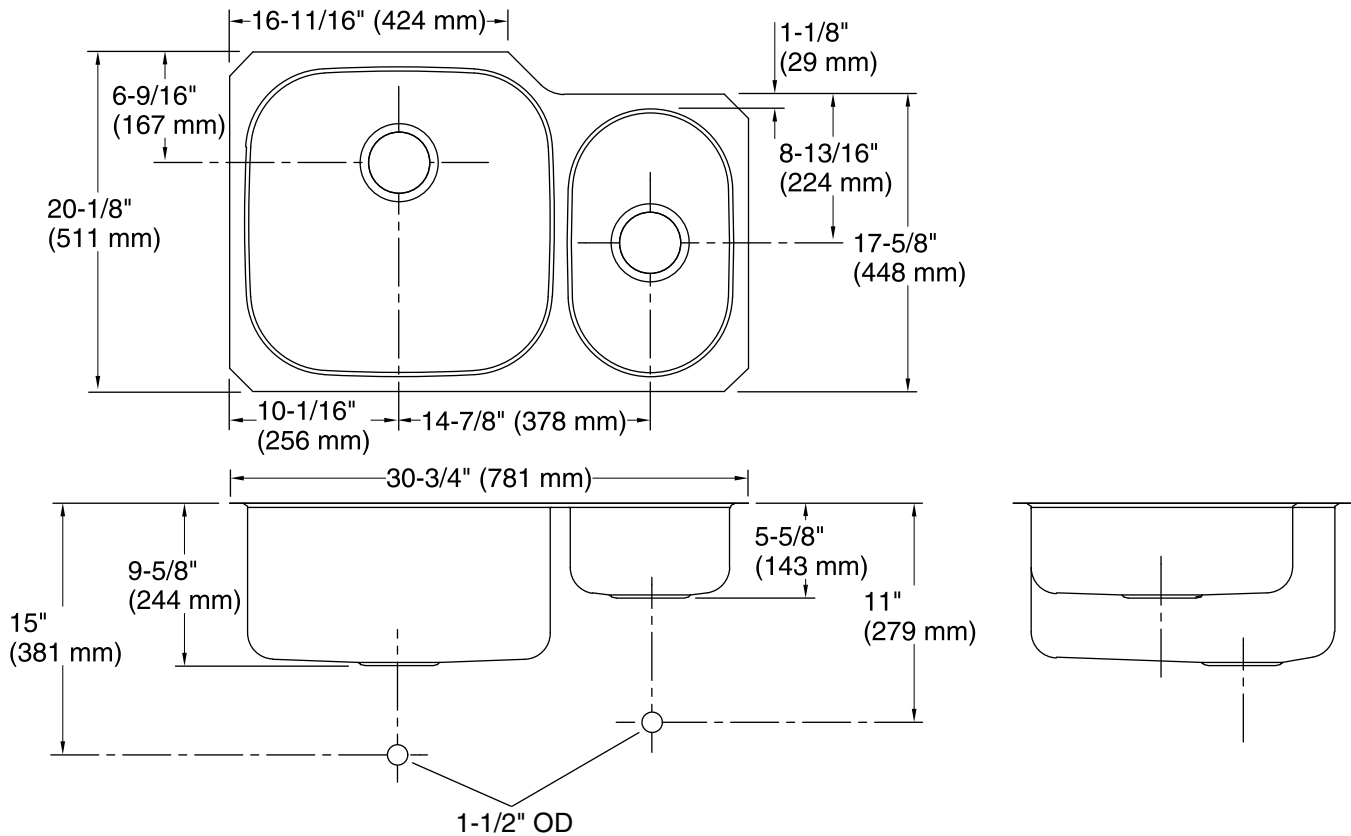

Undertone®

Under-Mount Kitchen Sink

K-3355

Features

- 33-inch minimum base cabinet width.
- Large/small bowls with high/low design.
- 9-1/2-inch left depth and 5-1/2-inch right depth.
- No faucet holes.
- SilentShield® sound-absorption technology offers quieter performance.
- Includes installation hardware.

See website for detailed warranty information.

Technical Information

All product dimensions are nominal.

Bowl configuration:	High-low
Installation:	Under-mount
Min. base cabinet width:	33" (838 mm)
Bowl area (Right):	Length: 9" (229 mm) Width: 15" (381 mm) Bowl depth: 5-1/2" (140 mm)
Bowl area (Left):	Length: 18" (457 mm) Width: 18" (457 mm) Bowl depth: 9-1/2" (241 mm)
Drain hole:	3-5/8" (92 mm)
Template:	1040559-7, required, included