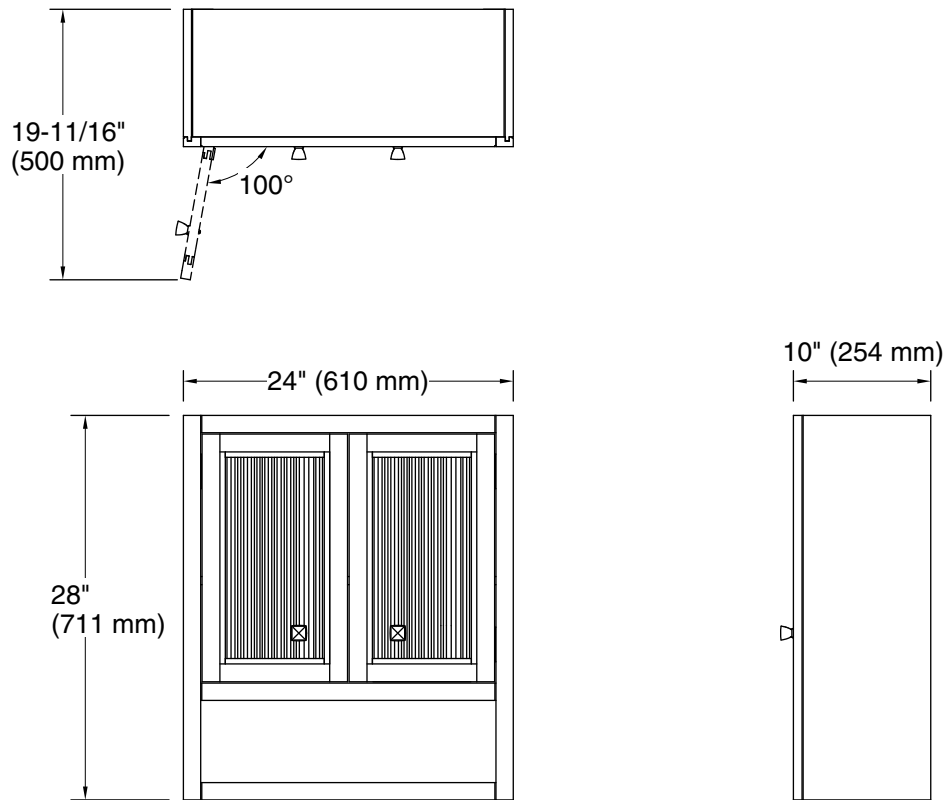

KOHLER®

Hearthaven™
28" x 24" wall cabinet
K-33541-ASB

Features

- Open shelf offers easy access to storage, while interior shelf provides ample space for extra toilet paper.
- Three-way adjustable soft-close door hinges with 100° opening capability for easy cabinet access.
- Finish-matched 10"-deep cabinet interior.
- Customize your storage with optional accessories such as floor liners, drawer organizers, and perfectly sized containers (sold separately).
- Coordinates with K-33542 upgraded hardware finishes (sold separately).

Technical Information

All product dimensions are nominal.

Notes

Install this product according to the installation instructions.