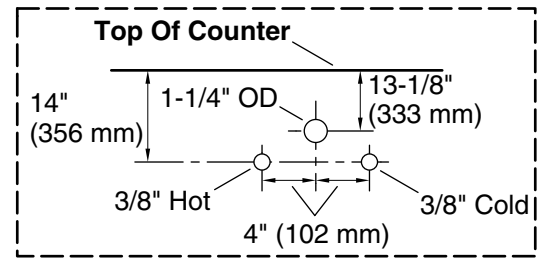

Waste Pipe Location Information