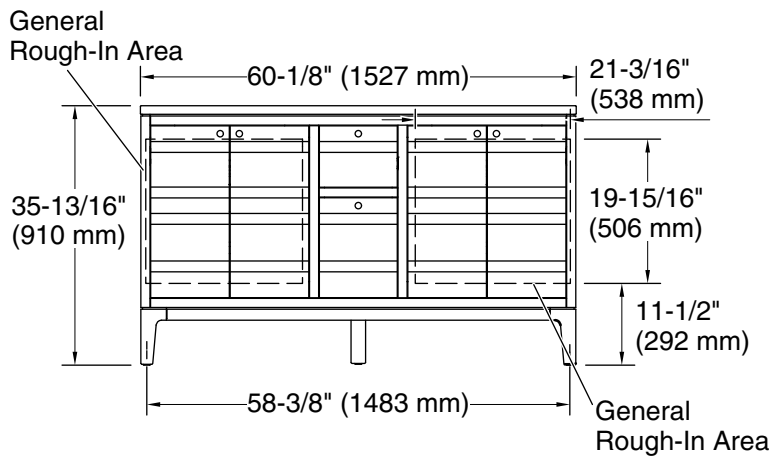

Technical Information

All product dimensions are nominal.

Notes

Install this product according to the installation instructions.