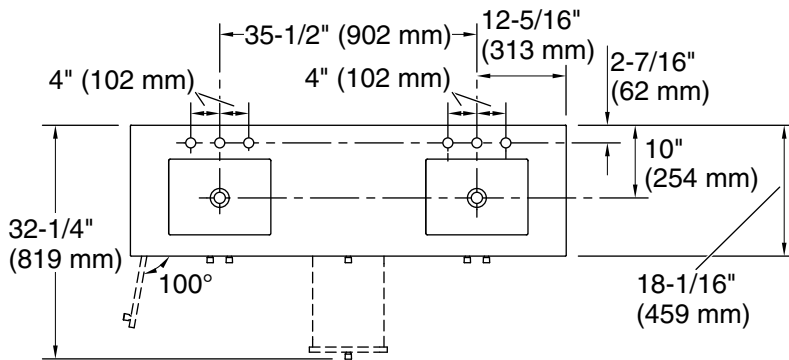

Waste Pipe Location Information