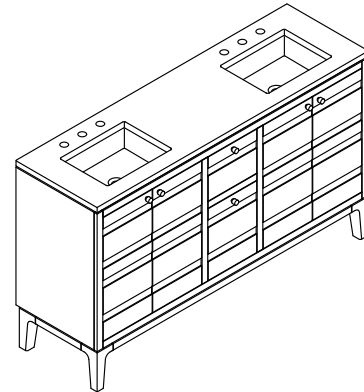

Features

- Two full-extension 12¾" (325 mm) drawers with soft-close side-mount slides.
- Two 18" (457 mm) cabinet interior spaces provide ample storage.
- Three-way adjustable soft-close door hinges with 100° opening capability for easy cabinet access.
- Finish-matched cabinet interior offers generous clearance for plumbing.
- Quartz vanity top adds beauty and long-lasting durability.
- Customize your storage with optional accessories such as floor liners, drawer organizers, and perfectly sized containers (sold separately).
- Coordinates with K-33529 upgraded hardware finishes, K-25818 quartz backsplash, and K-25819 quartz side splash (sold separately).

Material

- Solid wood and moisture-resistant MDF.
- Painted exterior.

Installation

- Easy installation – no special tools required.
- Separate vanity top makes for simplified installation.

Recommended Products/Accessories

K-25818 4" x 60" quartz backsplash
K-33585
K-33586
K-33587
K-33588
K-27933
K-27937

Optional Products/Accessories

K-25819 4" x 18" quartz side splash
K-33528-ASB 28" x 24" wall cabinet
K-33529 cabinet knob