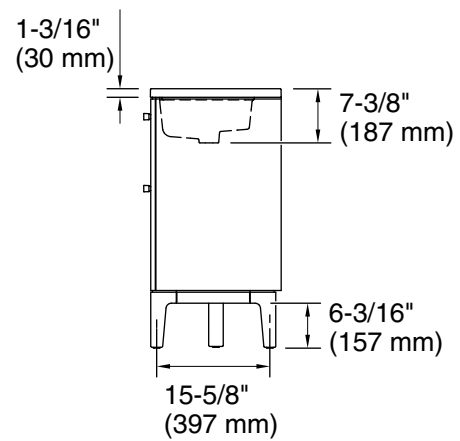

Technical Information

All product dimensions are nominal.

Notes

Install this product according to the installation instructions.