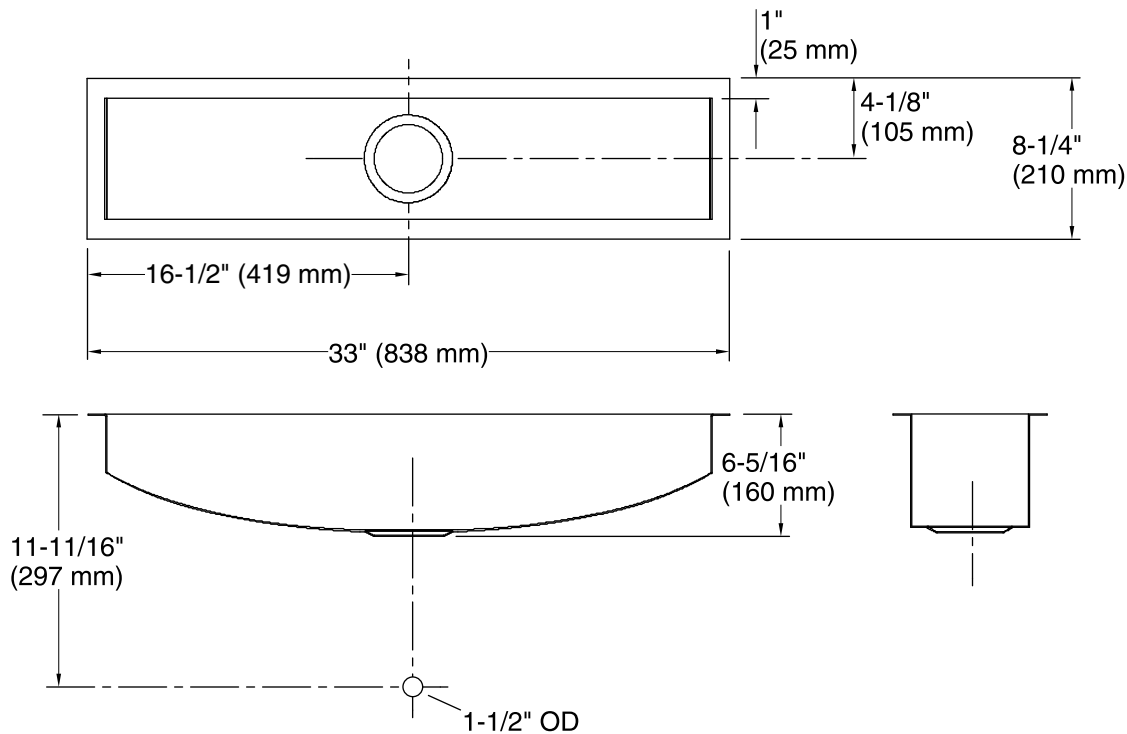

### Included Components

Product consists of:

- K-3127 Storage Basket
- K-3136 Sink Rack
- 91915 Hardware Kit

ADA

### Technical Information

All product dimensions are nominal.

Bowl configuration:	Single
Installation:	Under-mount
Min. base cabinet width:	36" (914 mm)
Bowl area (Only):	Length: 31" (787 mm) Width: 6-1/4" (159 mm) Bowl depth: 6-5/16" (160 mm)
Drain hole:	3-5/8" (92 mm)
Template:	1022025-7, required, included